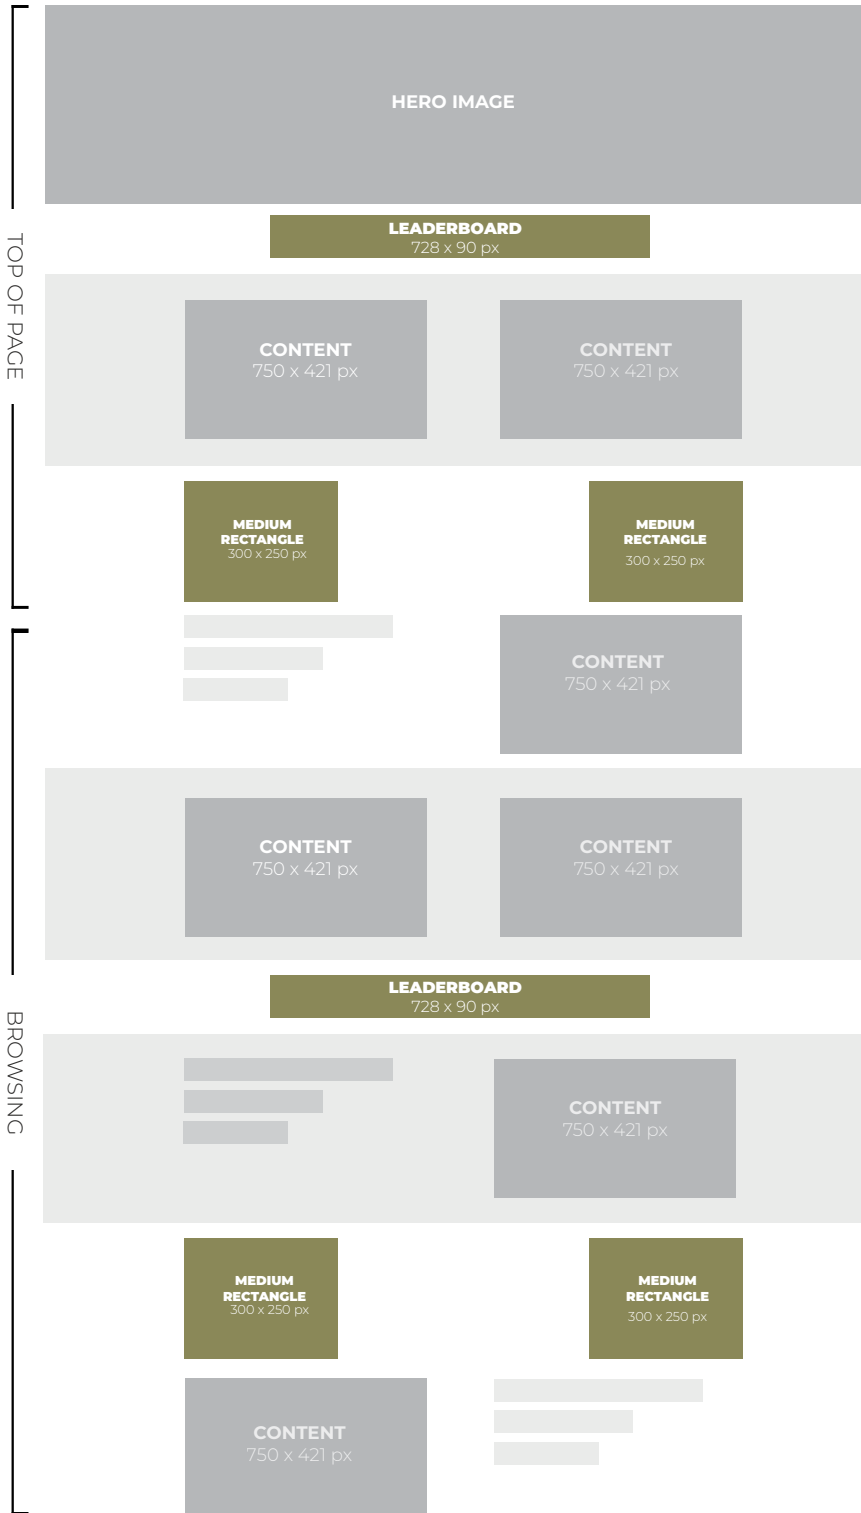

EXAMPLE FILE NAME:

ClientCampaign_
web_TOPLB

All dimensions are listed width x height

As more content loads on the page, more Browsing ad spaces will appear. Either 1 Leaderboard Ad OR 3 Medium Rectangle Ads will display. Ad types and quantities displayed per webpage may vary.

100 kb

EXAMPLE FILE NAME:

ClientCampaign_
web_TOPLB

All dimensions are listed width x height

GARRISON WEBSITE

HOME PAGE

EX: BRAGG.ARMYMWR.COM

SPECIFICATIONS:

INTERNAL PAGE (i.e. Program, Category, Happenings or Calendar)

EX: BRAGG.ARMYMWR.COM

Below Navigation Bar

Either 1 Leaderboard Ad OR 2 Medium Rectangle Ads will display in the Browsing area. Ad types and quantities displayed per webpage may vary.

CONTENT

CUSTOM SIZE
480 x 250 px

CUSTOM SIZE
480 x 250 px

CONTENT
465 x 242 px

CONTENT
465 x 242 px

LEADERBOARD
728 X 90 px or 970 x 250 px

SPECIFICATIONS:

FILE TYPES: