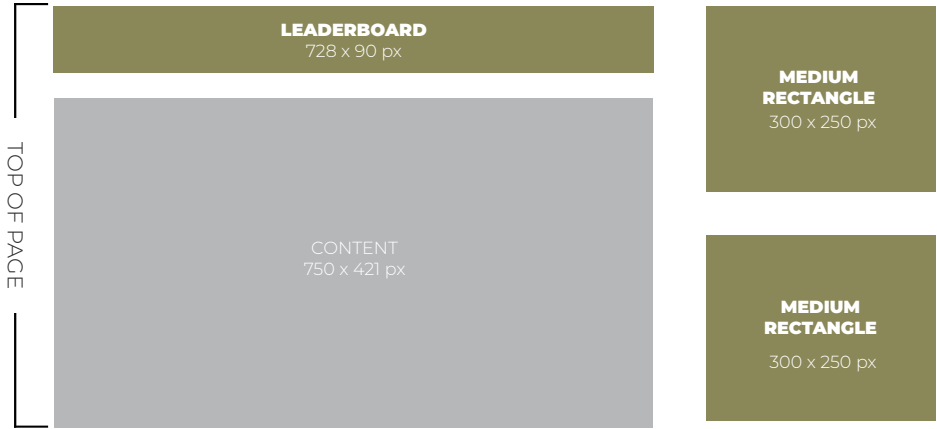

100 kb

EXAMPLE FILE NAME:

ClientCampaign_
web_TOPLB

All dimensions are listed width x height

GARRISON WEBSITE

HOME PAGE

EX: BRAGG.ARMYMWR.COM

SPECIFICATIONS:

FILE TYPES:

Static images
.jpg (preferred),
.png, .gif

MAX FILE SIZE:

100 kb

EXAMPLE FILE NAME:

ClientCampaign_
web_TOPLB

All dimensions are listed width x height

GARRISON WEBSITE

INTERNAL PAGE (i.e. Program, Category, Happenings or Calendar)

EX: BRAGG.ARMYMWR.COM

Below Navigation Bar

Either 1 Leaderboard Ad OR 2 Medium Rectangle Ads will display in the Browsing area. Ad types and quantities displayed per webpage may vary.

CONTENT

CUSTOM SIZE
480 x 250 px

CUSTOM SIZE
480 x 250 px

CONTENT
465 x 242 px

CONTENT
465 x 242 px

LEADERBOARD
728 X 90 px or 970 x 250 px

SPECIFICATIONS:

FILE TYPES: