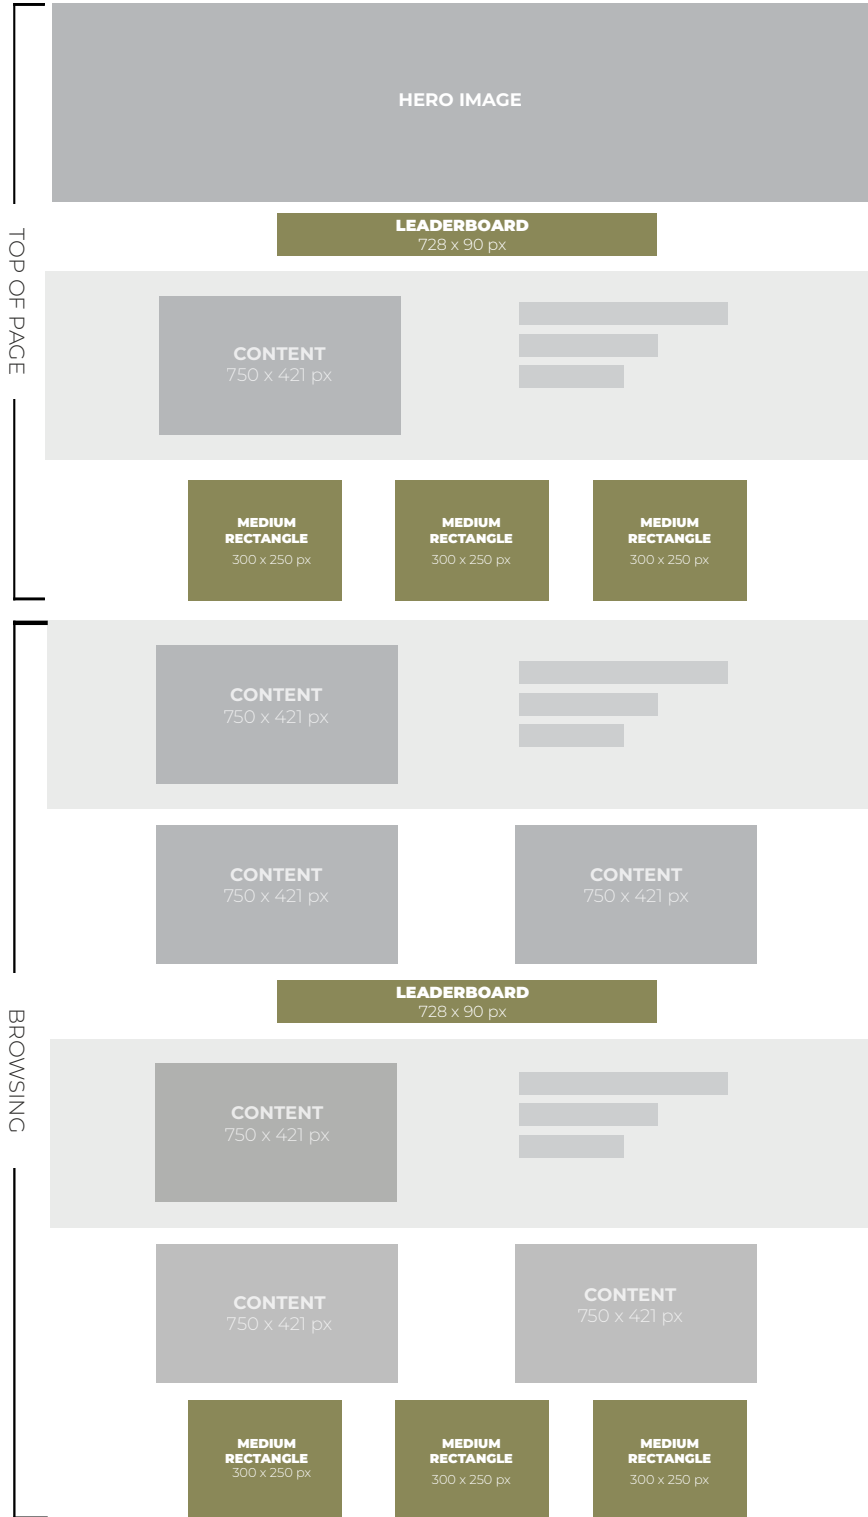

ARMY MWR HEADQUARTERS WEBSITE

ARMYMWR.COM

HOME PAGE

SPECIFICATIONS:

FILE TYPES:

Static images
.jpg (preferred),
.png, .gif

MAX FILE SIZE:

100 kb

EXAMPLE FILE NAME:

ClientCampaign_
web_TOPLB

All dimensions are listed width x height

As more content loads on the page, more Browsing ad spaces will appear. Either 1 Leaderboard Ad OR 3 Medium Rectangle Ads will display. Ad types and quantities displayed per webpage may vary.