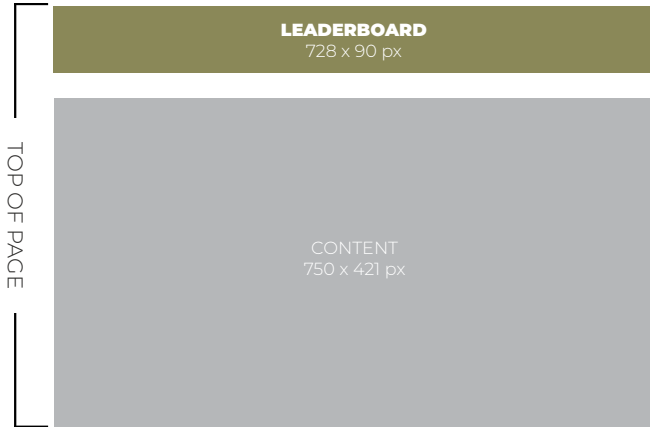

ARMY MWR HEADQUARTERS WEBSITE

ARMYMWR.COM

INTERNAL PAGE (i.e. Program, Category, Happenings or Calendar)

Below Navigation Bar

SPECIFICATIONS:

FILE TYPES:

Static images
.jpg (preferred),
.png, .gif

MAX FILE SIZE:

100 kb

EXAMPLE FILE NAME:

ClientCampaign_
web_TOPLB

All dimensions are listed width x height