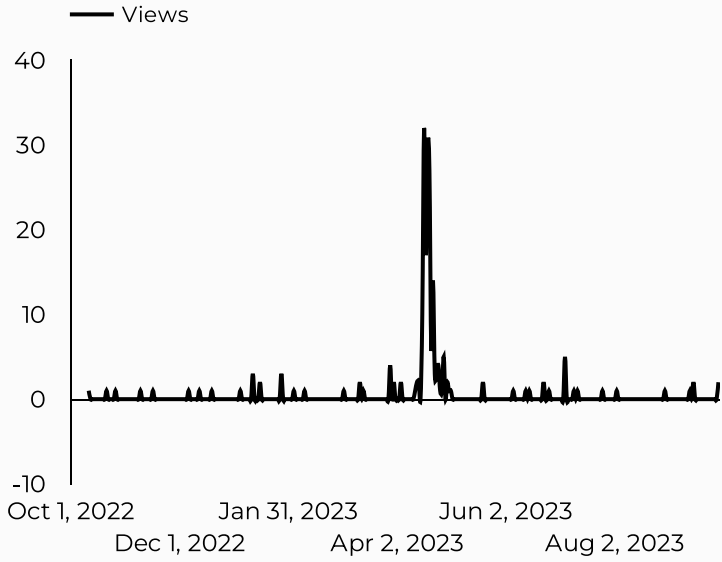

ARMY MWR Volunteer Appreciation Week

Views
216

Sessions
189

Total users
169

New users
26

Engagement rate
15%

How is site traffic trending?

Top US Army Installations