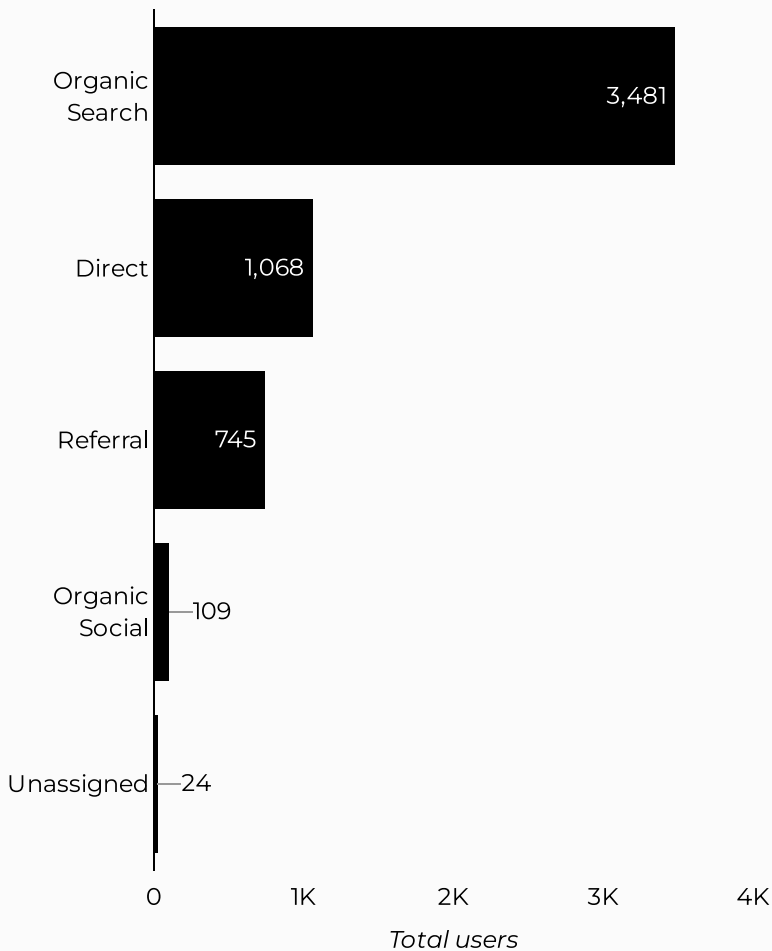

Which channels are driving traffic?

What are the top sources?

Session source	Total users
google	2,975
(direct)	1,068
bing	395
home.army.mil	224
army.mil	176
installations.militaryonesource.mil	92
yahoo	72
l.facebook.com	51
m.facebook.com	41
duckduckgo	34