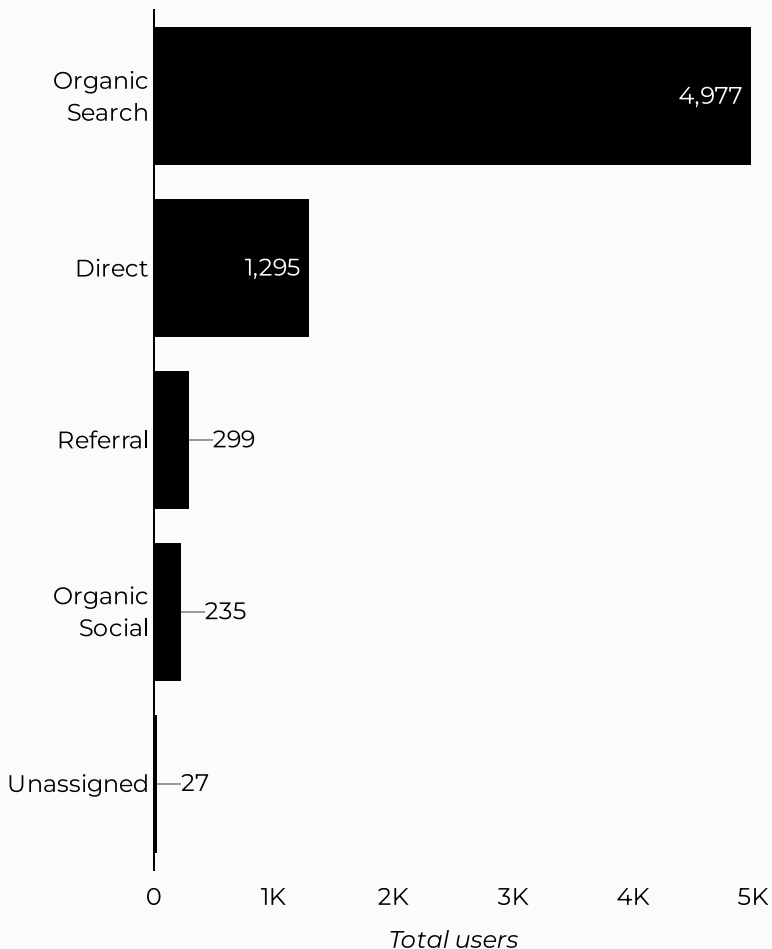

What are the top sources?

Session source	Total users
google	518
(direct)	102
bing	44
myarmybenefits.us.army.mil	19
home.army.mil	12
yahoo	7
l.facebook.com	3
armyfamilywebportal.com	2
basedirectory.com	2
duckduckgo	2

ARMY MWR

Army Volunteer Corps (AVC)

Views
10,093

Sessions
9,098

Total users
6,769

New users
3,695

Engagement rate
41%

How is site traffic trending?

Which channels are driving traffic?

What are the top sources?

Session source	Total users
google	4,553
(direct)	1,295
bing	325
home.army.mil	172
m.facebook.com	139
yahoo	67
l.facebook.com	62
duckduckgo	29
(not set)	27
lm.facebook.com	25