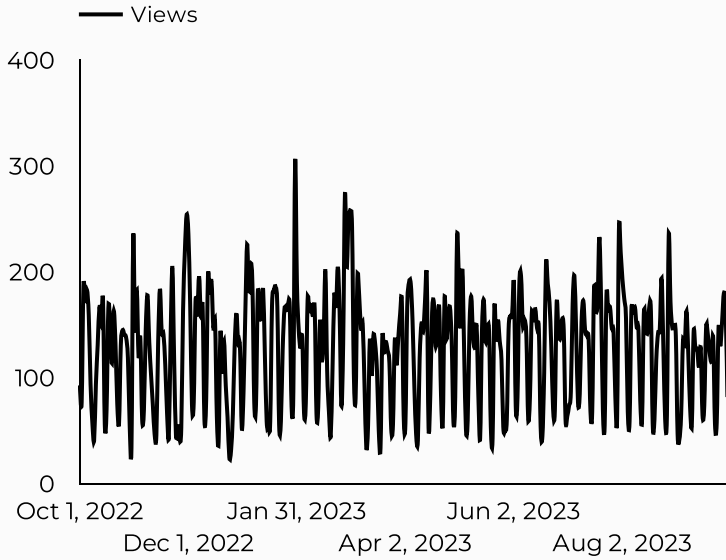

ARMY MWR

Army Emergency Relief (AER)

Views	Sessions	Total users	New users	Engagement rate
46,765	41,878	28,152	17,403	42%

How is site traffic trending?

Top US Army Installations

Sorted by Total Users

Installation	Total users
humphreys.armymwr.com	7,508
carson.armymwr.com	4,673
bliss.armymwr.com	2,638
bragg.armymwr.com	2,137
liberty.armymwr.com	1,113
jblm.armymwr.com	1,096
leavenworth.armymwr.com	1,001
benning.armymwr.com	987
gordon.armymwr.com	976
sill.armymwr.com	755