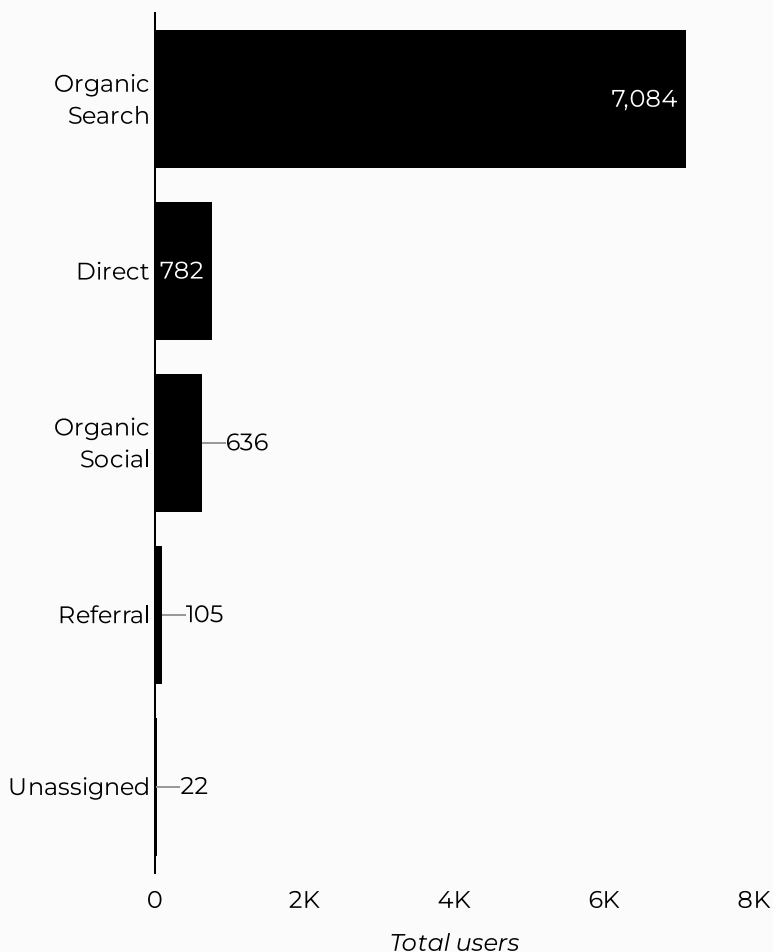

Which channels are driving traffic?

What are the top sources?

Session source	Total users
google	6,958
(direct)	782
m.facebook.com	423
lm.facebook.com	126
bing	86
l.facebook.com	83
home.army.mil	34
(not set)	21
yahoo	19
duckduckgo	13