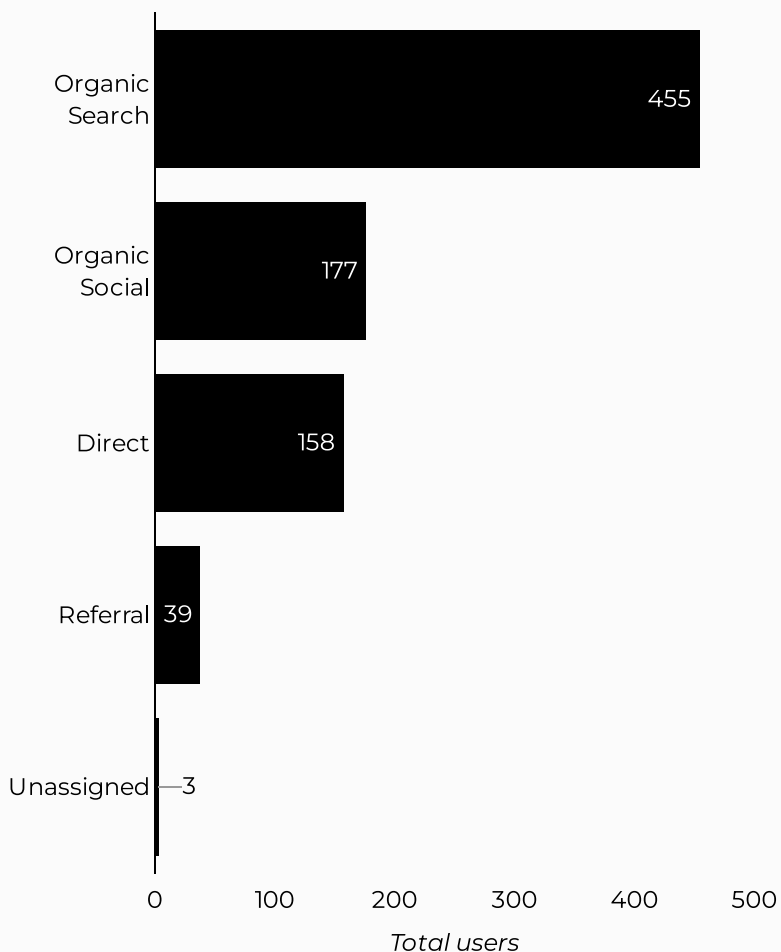

Which channels are driving traffic?

What are the top sources?

Session source	Total users
google	433
(direct)	158
m.facebook.com	117
lm.facebook.com	30
l.facebook.com	24
home.army.mil	17
bing	14
(not set)	3
dod365.sharepoint-mil.us	3
duckduckgo	3