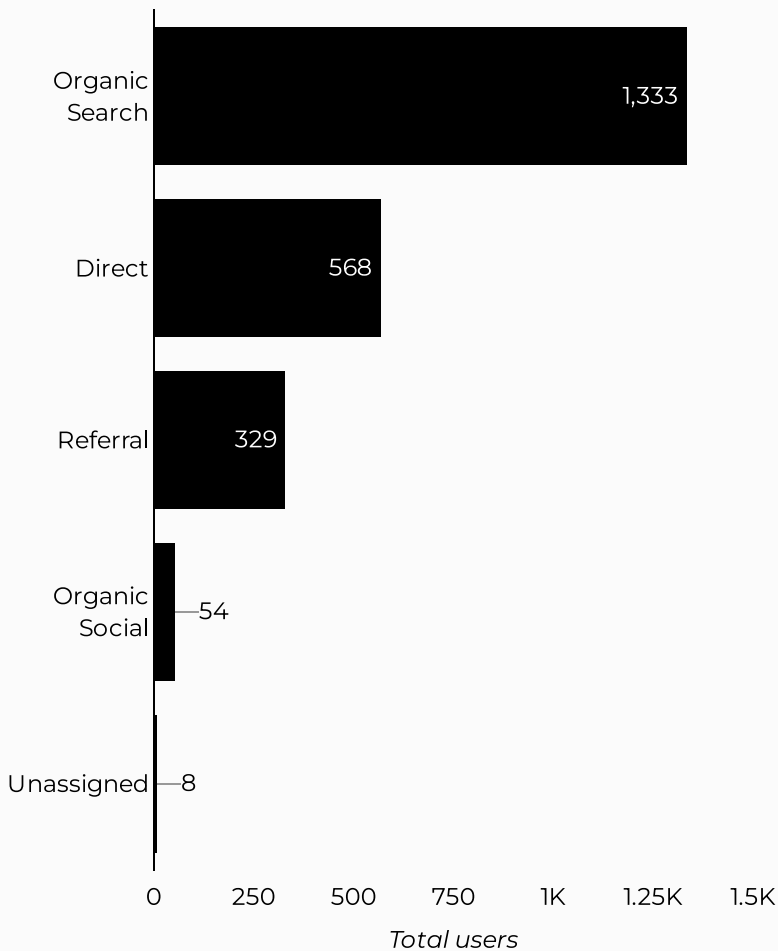

Which channels are driving traffic?

What are the top sources?

Session source	Total users
google	1,134
(direct)	568
bing	160
home.army.mil	107
installations.militaryonesource.mil	101
m.facebook.com	33
yahoo	24
military.com	20
myarmybenefits.us.army.mil	16
duckduckgo	15