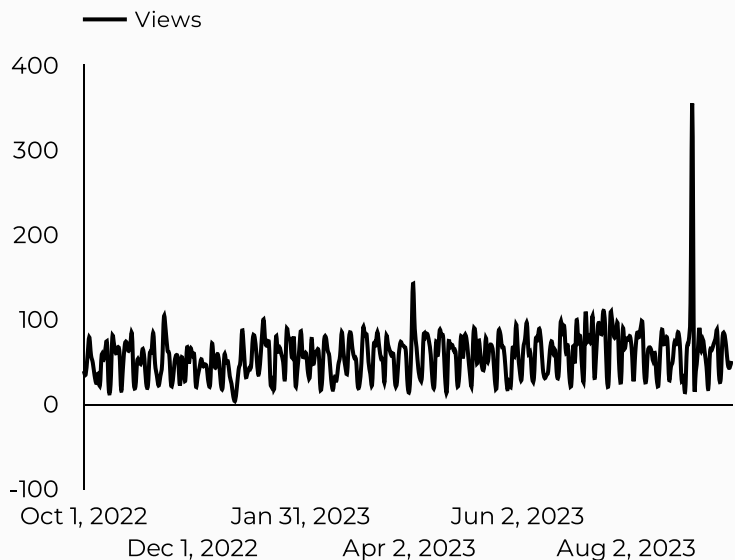

ARMY MWR

Relocation Readiness

Views
20,924

Sessions
18,420

Total users
14,088

New users
8,149

Engagement rate
41%

How is site traffic trending?