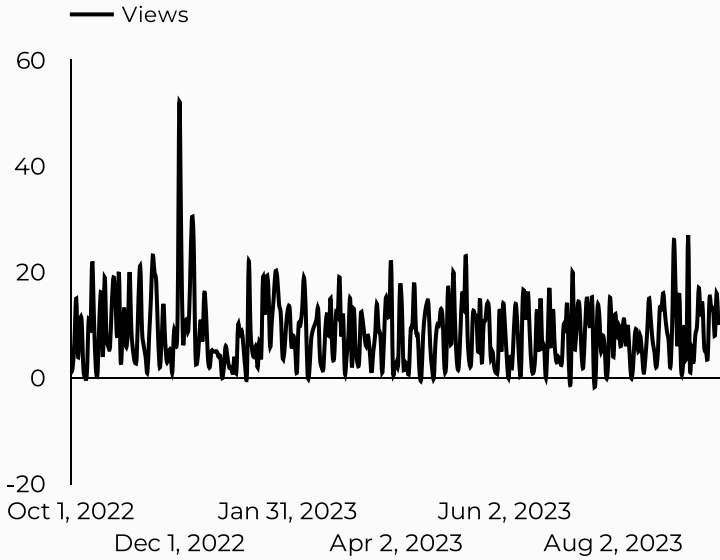

ARMY MWR

Information and Referral

Views
3,160

Sessions
2,709

Total users
2,253

New users
634

Engagement rate
22%

How is site traffic trending?