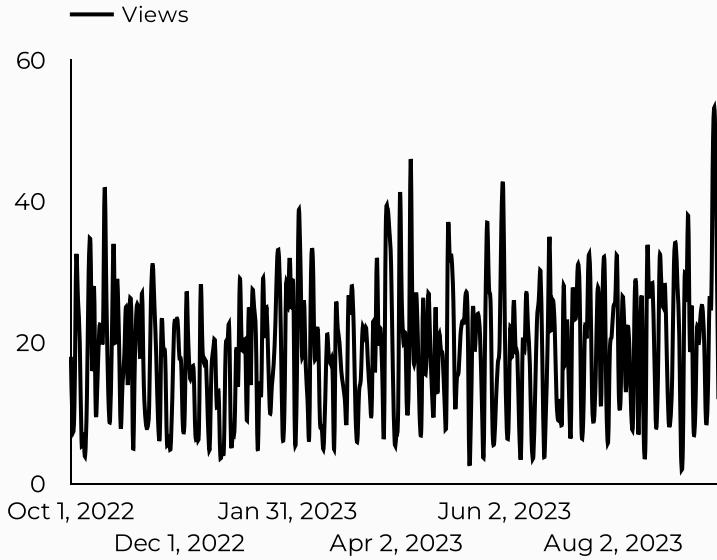

ARMY MWR

Soldier and Family Assistance Center (SFAC)

Views
6,929

Sessions
6,437

Total users
5,358

New users
2,155

Engagement rate
32%

How is site traffic trending?