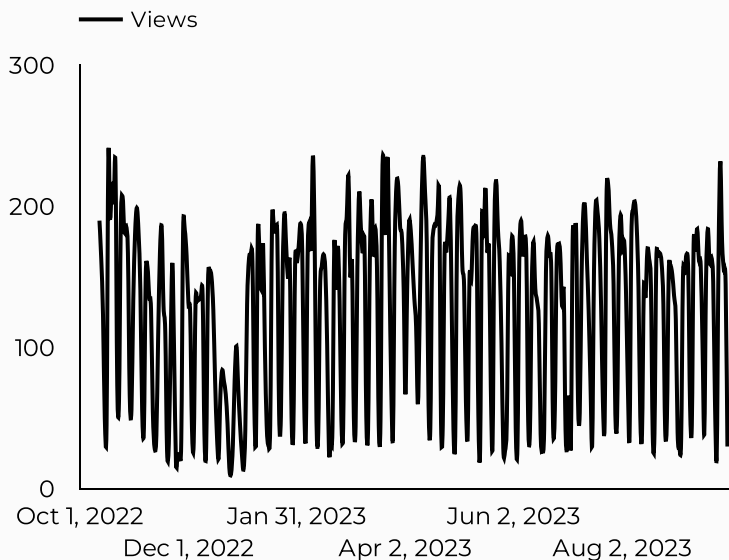

Which channels are driving traffic?

What are the top sources?

Session source	Total users
google	433
(direct)	158
m.facebook.com	117
lm.facebook.com	30
l.facebook.com	24
home.army.mil	17
bing	14
(not set)	3
dod365.sharepoint-mil.us	3
duckduckgo	3

ARMY MWR

Exceptional Family Member Program (EFMP)

Views	Sessions	Total users	New users	Engagement rate
44,498	41,369	29,834	20,735	44%

How is site traffic trending?

Top US Army Installations

Sorted by Total Users