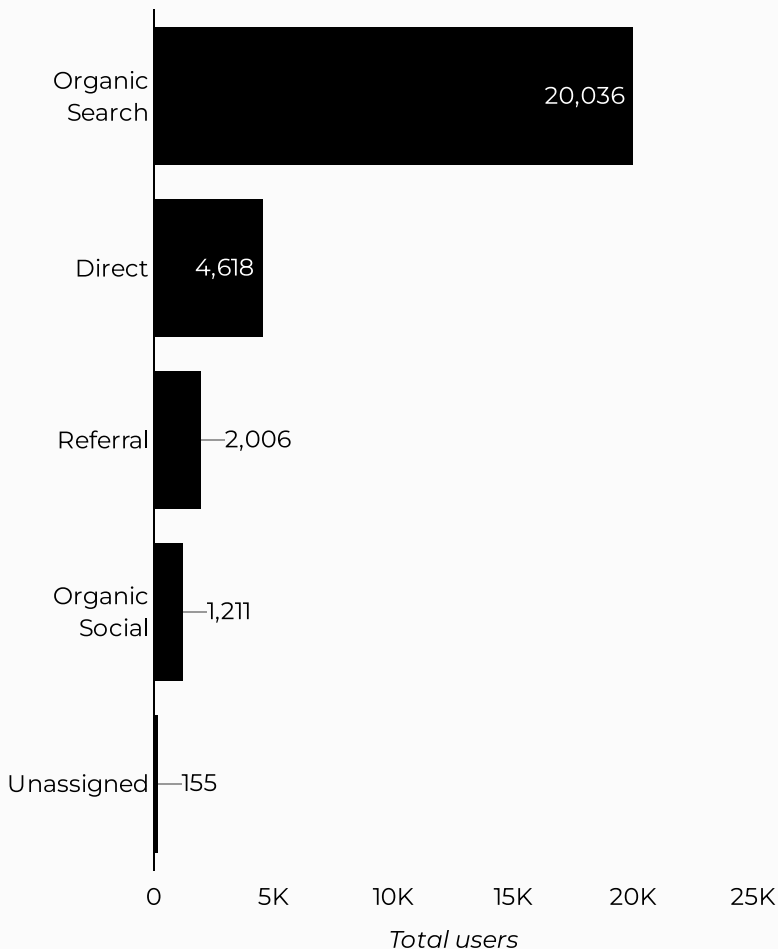

Which channels are driving traffic?

What are the top sources?

Session source	Total users
google	20,342
(direct)	4,847
bing	1,636
m.facebook.com	823
home.army.mil	429
installations.militaryone...	412
myarmybenefits.us.army...	342
yahoo	268
l.facebook.com	223
madigan.tricare.mil	210

ARMY MWR

Family Advocacy Program (FAP)

Views	Sessions	Total users	New users	Engagement rate
41,623	38,052	27,522	17,757	40%

How is site traffic trending?

Top US Army Installations

Sorted by Total Users

Installation	Total users
www.armymwr.com	7,659
bliss.armymwr.com	2,890
hood.armymwr.com	1,589
humphreys.armymwr.com	1,522
hawaii.armymwr.com	1,520
benning.armymwr.com	1,474
wiesbaden.armymwr.com	869
cavazos.armymwr.com	822
gordon.armymwr.com	733
sill.armymwr.com	709

Which channels are driving traffic?

What are the top sources?

Session source	Total users
google	18,243
(direct)	4,618
bing	1,366
installations.militaryone...	831
m.facebook.com	787
home.army.mil	335
yahoo	212
duckduckgo	207
l.facebook.com	203
lm.facebook.com	158

ARMY MWR New Parent Support Program (NPSP)

Views
5,278

Sessions
4,722

Total users
3,618

New users
1,527

Engagement rate
30%

How is site traffic trending?

Top US Army Installations