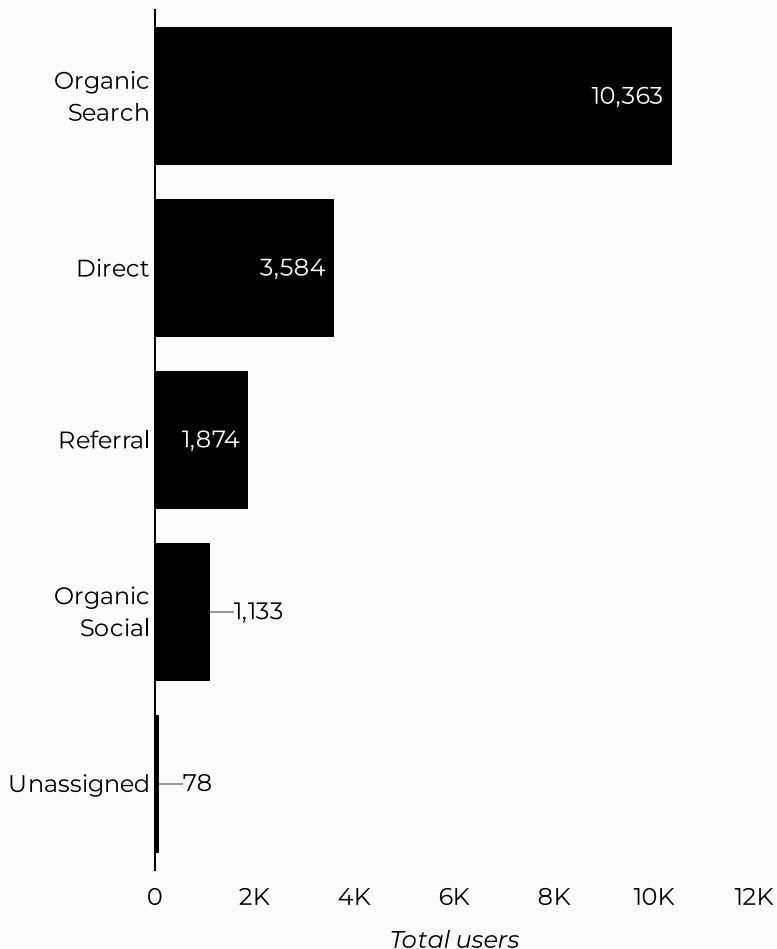

Which channels are driving traffic?

What are the top sources?

Session source	Total users
google	76,362
(direct)	30,885
m.facebook.com	13,772
bing	6,319
lm.facebook.com	4,009
home.army.mil	3,543
l.facebook.com	2,135
yahoo	1,558
nafbenefits.com	1,381
installations.militaryone...	1,248

ARMY MWR

Army Spouse Employment, Career and Education Information

Views	Sessions	Total users	New users	Engagement rate
21,618	20,886	16,736	1,589	10%

How is site traffic trending?

Top US Army Installations

Sorted by Total Users

Installation	Total users
www.armymwr.com	16,732
www-armymwr-com.translate.go...	2

Which channels are driving traffic?

What are the top sources?

Session source	Total users
google	9,562
(direct)	3,584
home.army.mil	749
m.facebook.com	695
bing	566
installations.militaryonesource.mil	294
l.facebook.com	274
military.com	196
yahoo	147
duckduckgo	102

ARMY MWR

Military Spouse Appreciation Day

Views
975

Sessions
927

Total users
823

New users
386

Engagement rate
25%

How is site traffic trending?