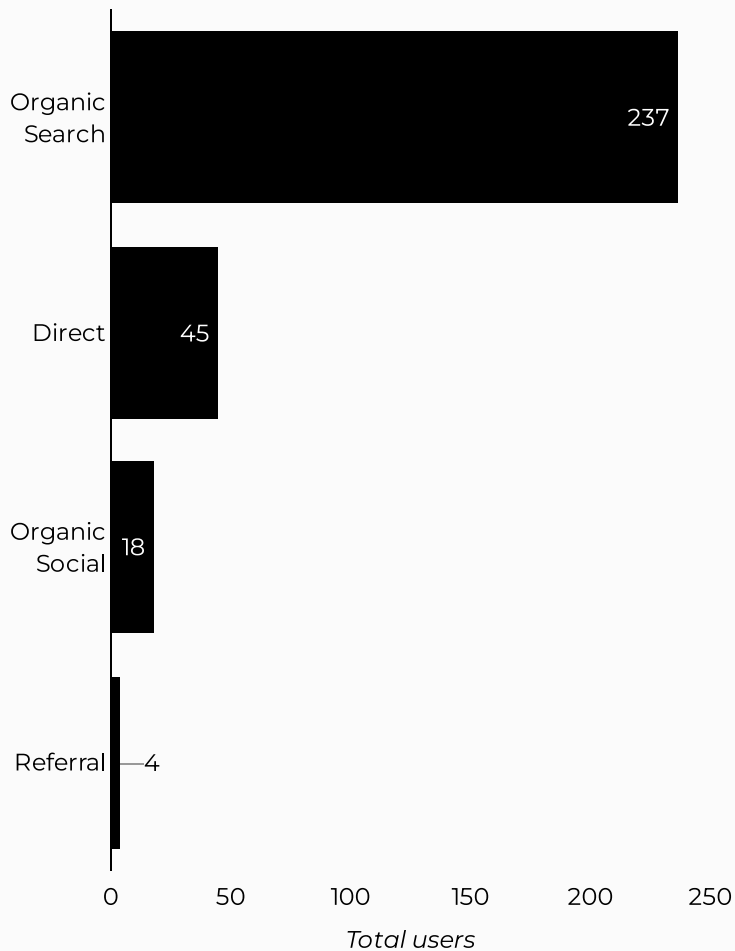

Which channels are driving traffic?

What are the top sources?

Session source	Total users
google	225
(direct)	45
m.facebook.com	12
bing	9
lm.facebook.com	4
daum	1
dod365.sharepoint-mil.us	1
duckduckgo	1
l.instagram.com	1
lens.google.com	1