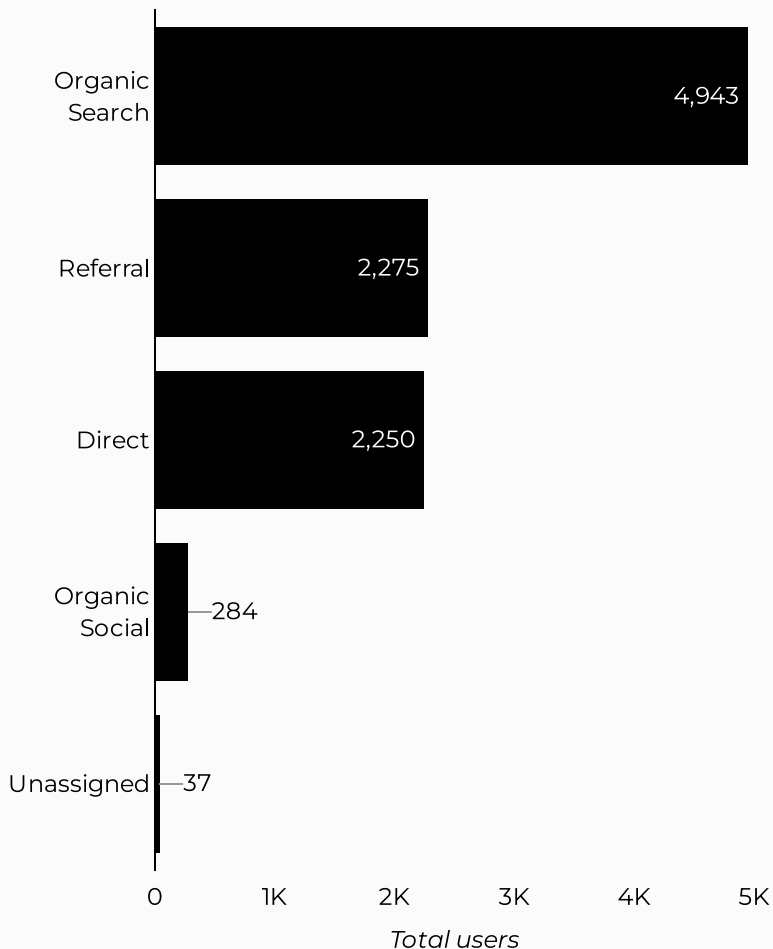

Which channels are driving traffic?

What are the top sources?

Session source	Total users
google	4,287
(direct)	2,250
home.army.mil	1,152
bing	466
hrc.army.mil	239
armylinks.com	237
army.mil	230
m.facebook.com	159
yahoo	84
l.facebook.com	71