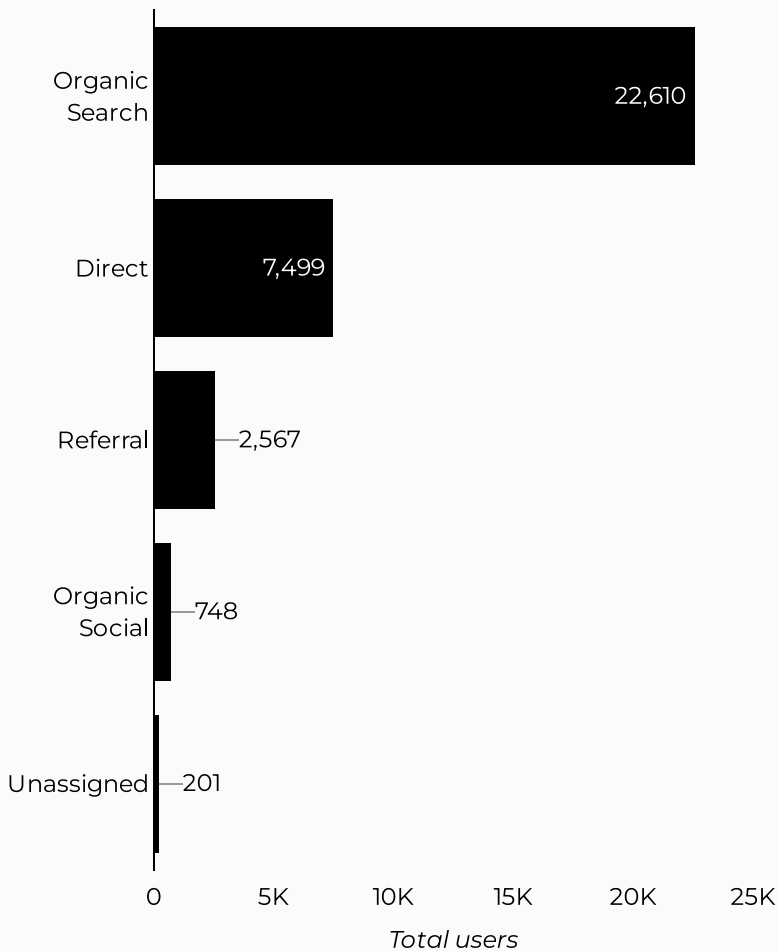

Which channels are driving traffic?

What are the top sources?

Session source	Total users
google	20,576
(direct)	7,499
bing	1,641
home.army.mil	1,065
m.facebook.com	495
installations.militaryonesource.mil	368
myarmybenefits.us.army.mil	320
yahoo	238
(not set)	198
l.facebook.com	130