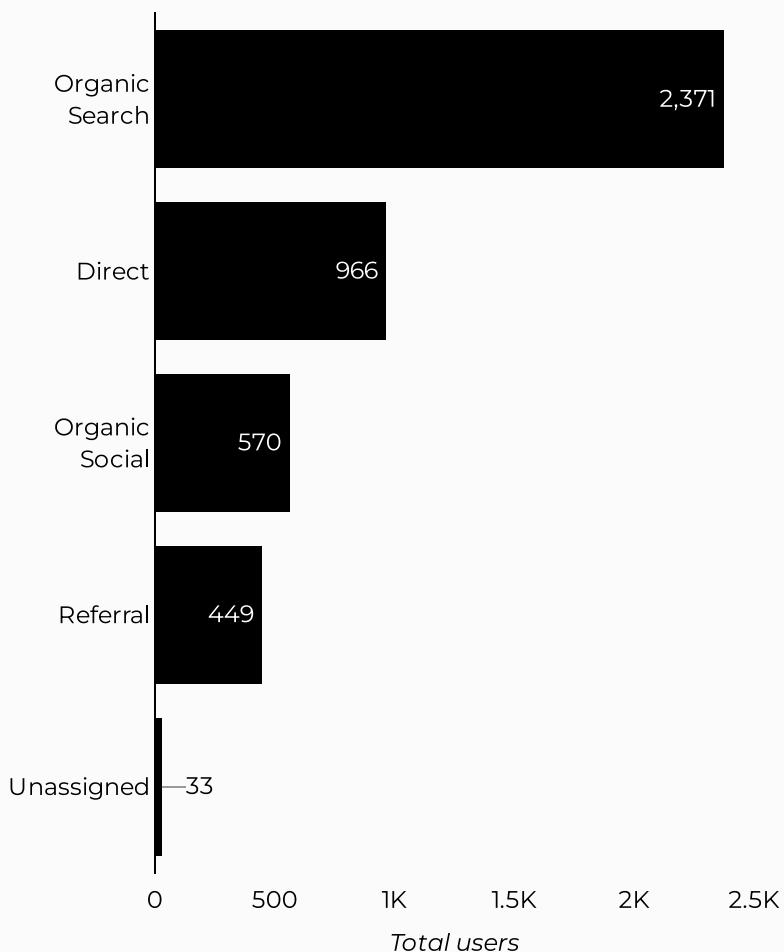

Which channels are driving traffic?

What are the top sources?

Session source	Total users
google	2,584
(direct)	1,061
bing	345
m.facebook.com	151
home.army.mil	145
installations.militaryonesource.mil	46
l.facebook.com	46
armyfamilywebportal.com	45
yahoo	43
(not set)	35

ARMY MWR

Army Family Action Plan (AFAP)

Views	Sessions	Total users	New users	Engagement rate
5,901	5,486	4,315	1,757	27%

How is site traffic trending?

Top US Army Installations

Sorted by Total Users

Installation	Total users
www.armymwr.com	1,846
wiesbaden.armymwr.com	365
benning.armymwr.com	337
carson.armymwr.com	204
bliss.armymwr.com	183
humphreys.armymwr.com	171
polk.armymwr.com	137
gordon.armymwr.com	131
hawaii.armymwr.com	128
jblm.armymwr.com	112

Which channels are driving traffic?

What are the top sources?

Session source	Total users
google	2,042
(direct)	966
m.facebook.com	405
bing	265
home.army.mil	124
l.facebook.com	82
installations.militaryone...	77
lm.facebook.com	74
army.mil	67
yahoo	34

ARMY MWR

Army Family Web Portal (AFWP)

Views
843

Sessions
789

Total users
724

New users
445

Engagement rate
30%

How is site traffic trending?