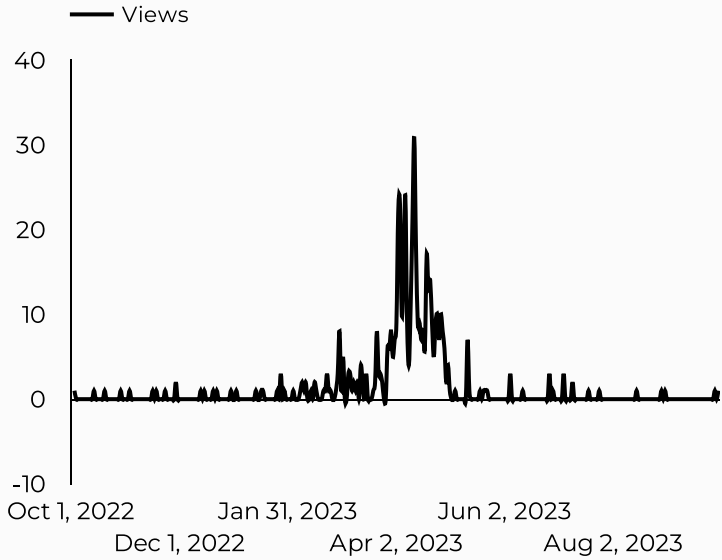

ARMY MWR

Child Abuse Prevention Month

Views
516

Sessions
471

Total users
397

New users
158

Engagement rate
25%

How is site traffic trending?