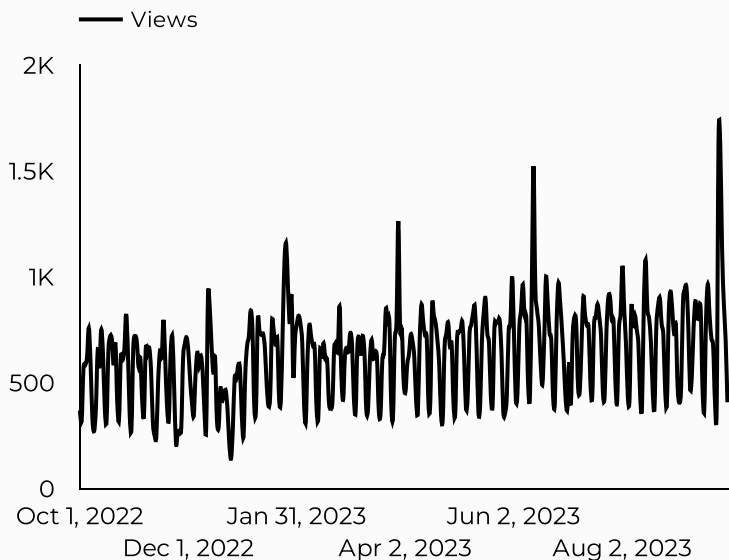

ARMY MWR

Employment Readiness Program (ERP)

Views
231,689

Sessions
189,848

Total users
146,926

New users
78,818

Engagement rate
36%

How is site traffic trending?