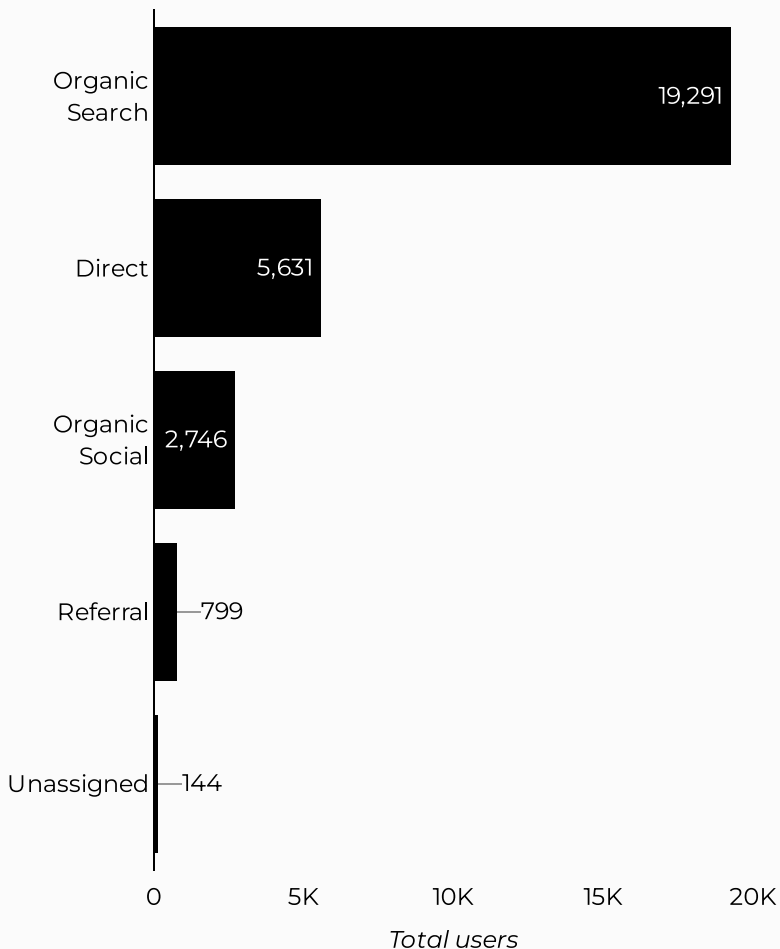

Which channels are driving traffic?

What are the top sources?

Session source	Total users
google	20,576
(direct)	7,499
bing	1,641
home.army.mil	1,065
m.facebook.com	495
installations.militaryonesource.mil	368
myarmybenefits.us.army.mil	320
yahoo	238
(not set)	198
l.facebook.com	130

ARMY MWR

Army Emergency Relief (AER)

Views	Sessions	Total users	New users	Engagement rate
46,765	41,878	28,152	17,403	42%

How is site traffic trending?

Top US Army Installations

Sorted by Total Users

Installation	Total users
humphreys.armymwr.com	7,508
carson.armymwr.com	4,673
bliss.armymwr.com	2,638
bragg.armymwr.com	2,137
liberty.armymwr.com	1,113
jblm.armymwr.com	1,096
leavenworth.armymwr.com	1,001
benning.armymwr.com	987
gordon.armymwr.com	976
sill.armymwr.com	755

Which channels are driving traffic?

What are the top sources?

Session source	Total users
google	18,044
(direct)	5,631
m.facebook.com	1,987
bing	942
lm.facebook.com	436
l.facebook.com	343
home.army.mil	334
yahoo	183
(not set)	143
duckduckgo	112

ARMY MWR

Information and Referral

Views
3,160

Sessions
2,709

Total users
2,253

New users
634

Engagement rate
22%

How is site traffic trending?