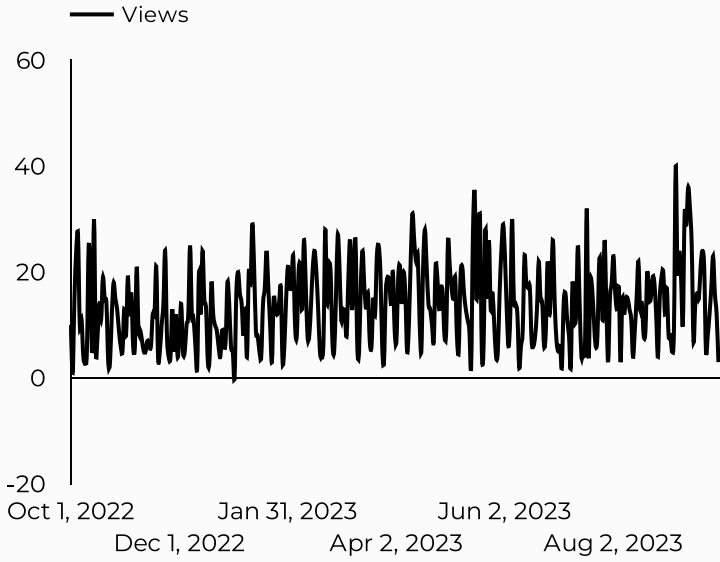

ARMY MWR

Victim Advocacy Program (VAP)

Views
5,057

Sessions
4,744

Total users
3,758

New users
2,043

Engagement rate
36%

How is site traffic trending?