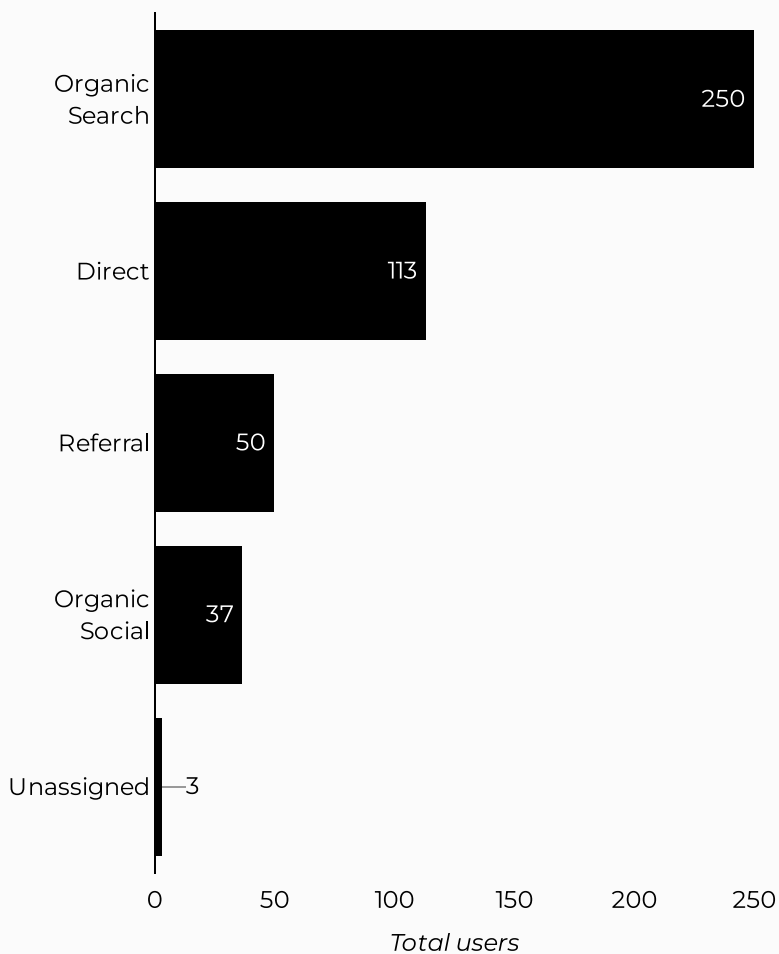

Which channels are driving traffic?

What are the top sources?

Session source	Total users
google	207
(direct)	113
bing	30
m.facebook.com	18
home.army.mil	17
military.com	10
l.facebook.com	9
lm.facebook.com	9
yahoo	6
duckduckgo	4