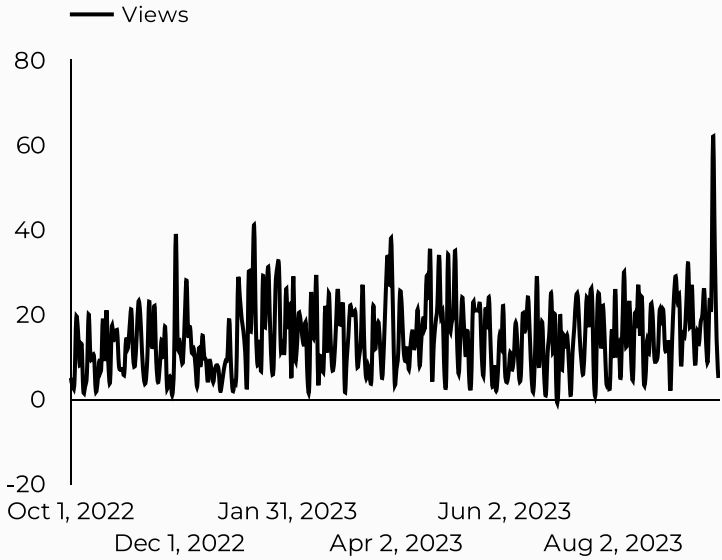

ARMY MWR New Parent Support Program (NPSP)

Views
5,278

Sessions
4,722

Total users
3,618

New users
1,527

Engagement rate
30%

How is site traffic trending?

Top US Army Installations