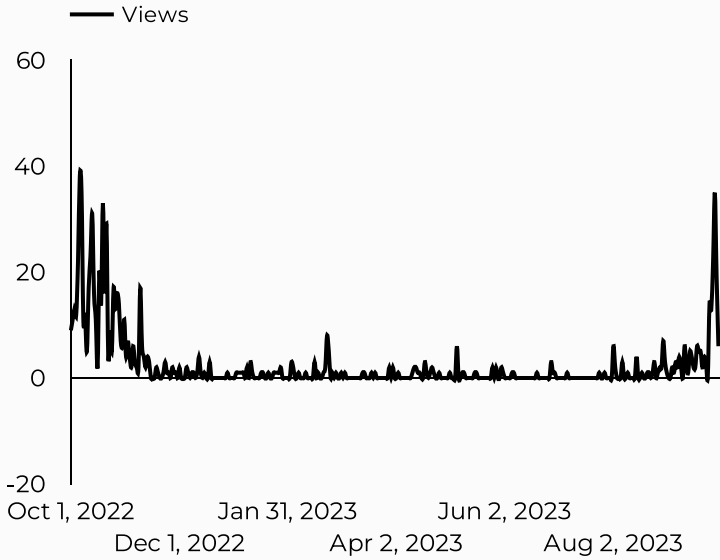

ARMY MWR Domestic Violence Awareness Month

Views
892

Sessions
789

Total users
681

New users
222

Engagement rate
25%

How is site traffic trending?

Top US Army Installations