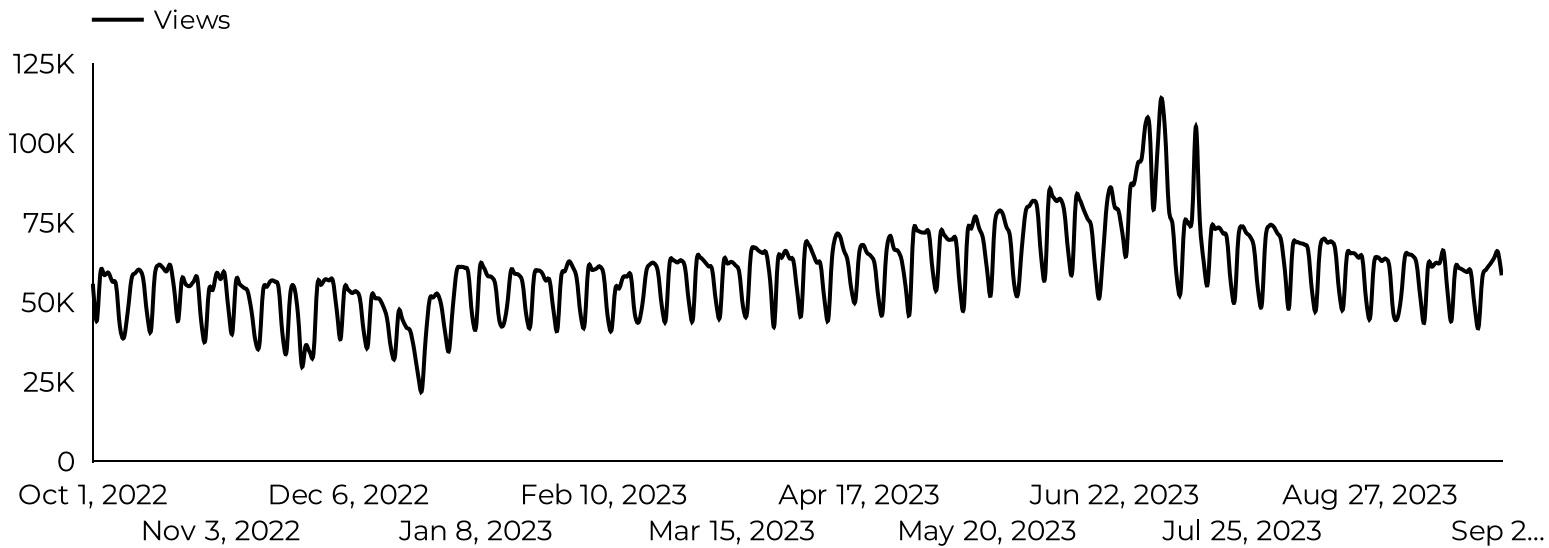

ARMY MWR

Army Community Service

Views
600,470

Visits (pageviews) to your page

Engagement rate
47%

Average time people are engaged on your website

Total users
326,051

The total number of users who visited your website

What programs are users visiting?

Visits from social media.

Social Media	Total users
Facebook	2,151
YouTube	139
Other	71
Instagram	24
LinkedIn	10
Twitter	2

ARMY MWR

Army Family Team Building (AFTB)

Views	Sessions	Total users	New users	Engagement rate
6,498	5,744	4,644	1,797	27%