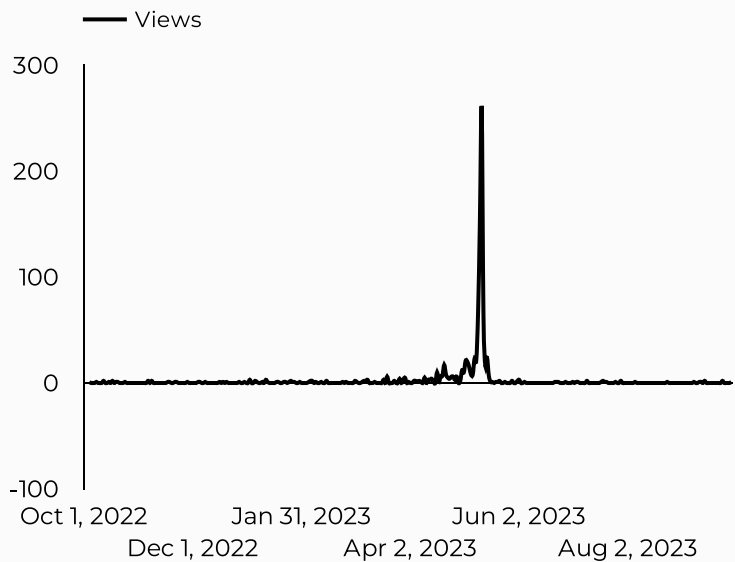

ARMY MWR

Military Spouse Appreciation Day

Views
975

Sessions
927

Total users
823

New users
386

Engagement rate
25%

How is site traffic trending?