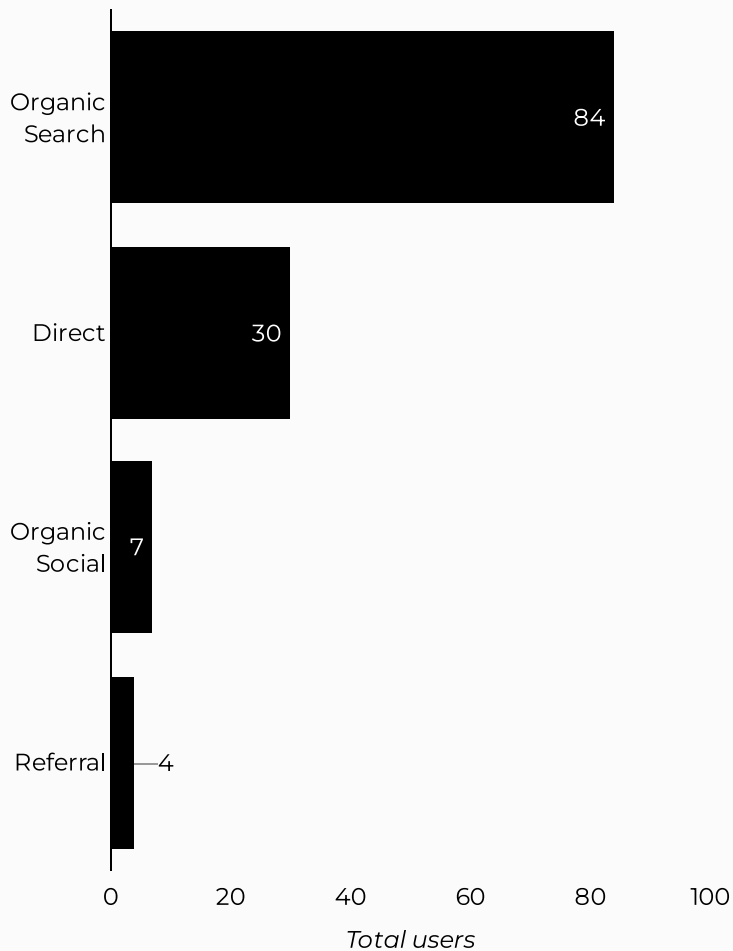

Which channels are driving traffic?

What are the top sources?

Session source	Total users
google	76
(direct)	30
bing	5
m.facebook.com	4
l.facebook.com	2
yahoo	2
app.asana.com	1
auth.mwremployeeportal.com	1
home.army.mil	1
jfcbrunssum.com	1