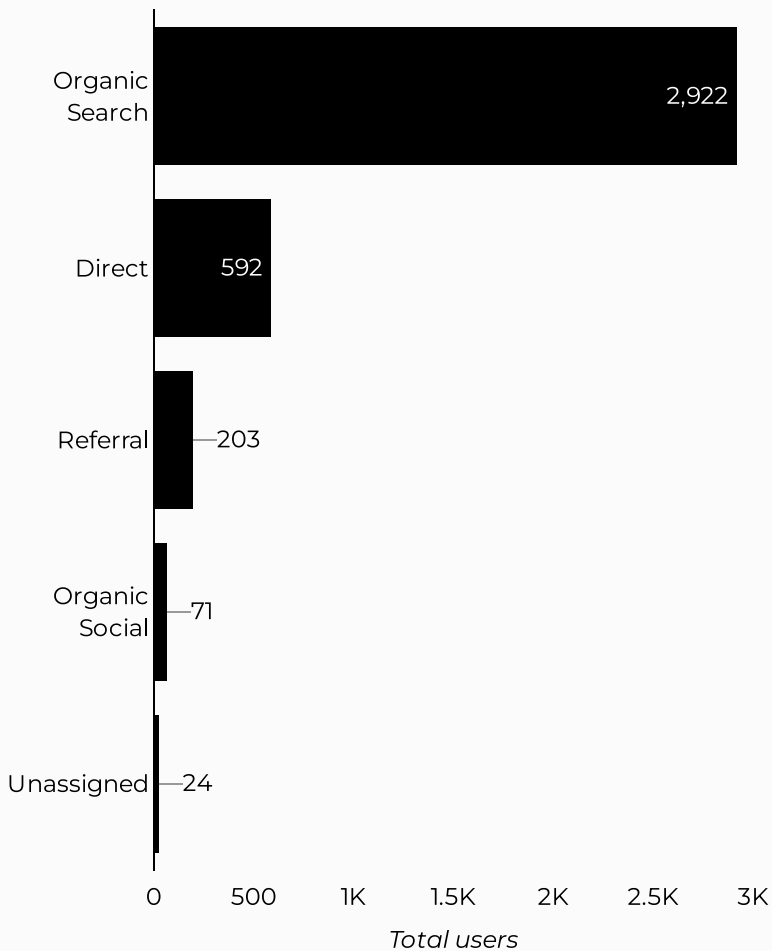

Which channels are driving traffic?

What are the top sources?

Session source	Total users
google	2,061
(direct)	930
bing	194
m.facebook.com	134
installations.militaryonesource.mil	96
home.army.mil	71
l.facebook.com	41
duckduckgo	40
yahoo	24
lm.facebook.com	22

ARMY MWR

Victim Advocacy Program (VAP)

Views
5,057

Sessions
4,744

Total users
3,758

New users
2,043

Engagement rate
36%

How is site traffic trending?

Which channels are driving traffic?

What are the top sources?

Session source	Total users
google	2,578
(direct)	592
bing	256
home.army.mil	68
yahoo	59
m.facebook.com	47
duckduckgo	34
courts.state.co.us	31
(not set)	24
installations.militaryonesource.mil	24