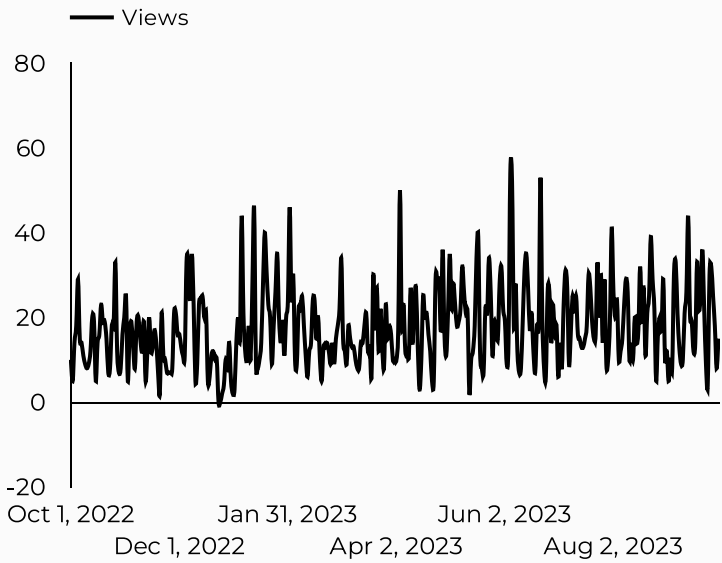

ARMY MWR

Army Family Team Building (AFTB)

Views	Sessions	Total users	New users	Engagement rate
6,498	5,744	4,644	1,797	27%

How is site traffic trending?

Top US Army Installations

Sorted by Total Users

Installation	Total users
www.armymwr.com	1,890
bliss.armymwr.com	1,151
carson.armymwr.com	251
hawaii.armymwr.com	220
grafenwoehr.armymwr.com	153
bragg.armymwr.com	127
hood.armymwr.com	112
gordon.armymwr.com	111
humphreys.armymwr.com	103
knox.armymwr.com	78