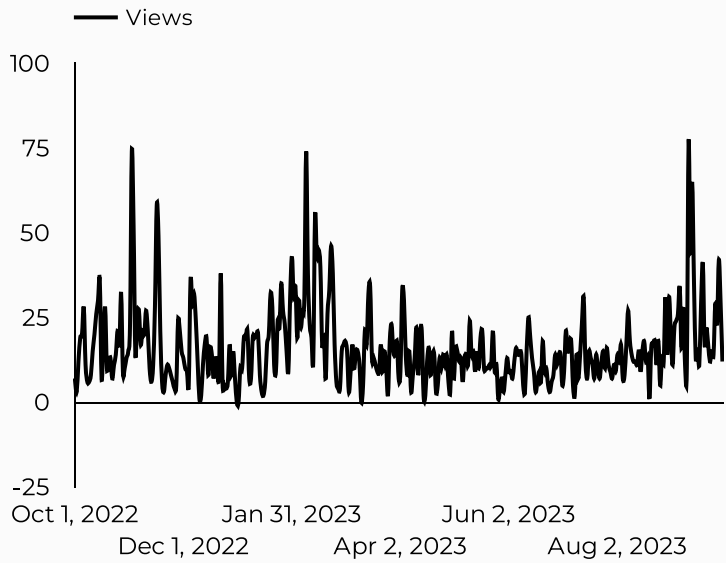

ARMY MWR

Army Family Action Plan (AFAP)

Views	Sessions	Total users	New users	Engagement rate
5,901	5,486	4,315	1,757	27%

How is site traffic trending?

Top US Army Installations

Sorted by Total Users

Installation	Total users
www.armymwr.com	1,846
wiesbaden.armymwr.com	365
benning.armymwr.com	337
carson.armymwr.com	204
bliss.armymwr.com	183
humphreys.armymwr.com	171
polk.armymwr.com	137
gordon.armymwr.com	131
hawaii.armymwr.com	128
jblm.armymwr.com	112