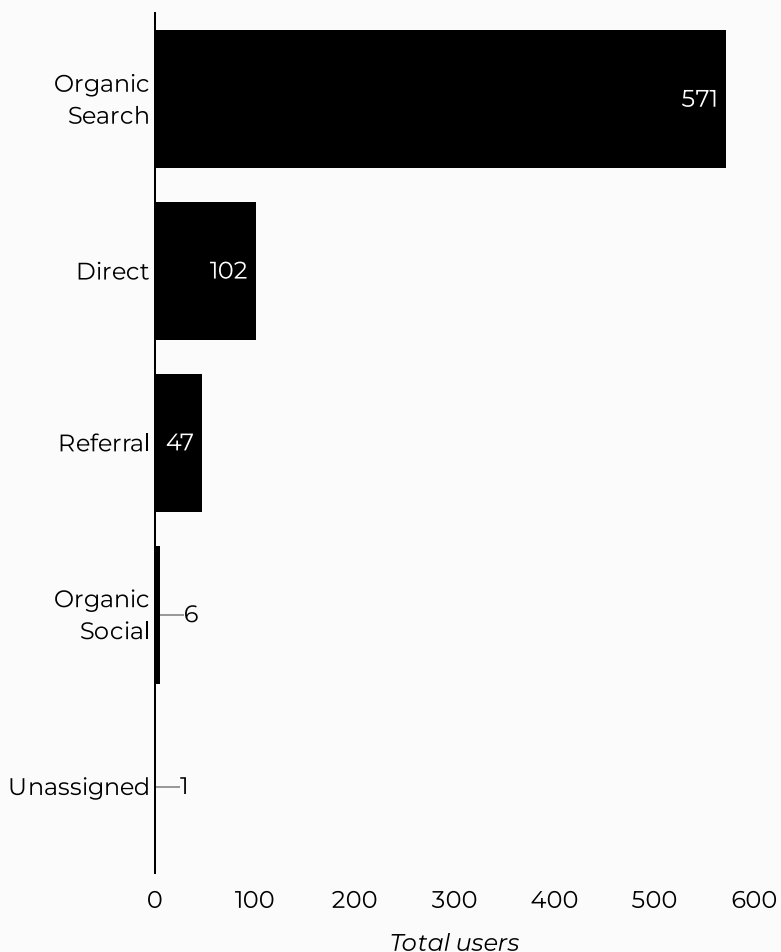

Which channels are driving traffic?

What are the top sources?

Session source	Total users
google	2,042
(direct)	966
m.facebook.com	405
bing	265
home.army.mil	124
l.facebook.com	82
installations.militaryone...	77
lm.facebook.com	74
army.mil	67
yahoo	34

ARMY MWR

Army Family Web Portal (AFWP)

Views
843

Sessions
789

Total users
724

New users
445

Engagement rate
30%

How is site traffic trending?

Top US Army Installations

Sorted by Total Users

Installation	Total users
www.armymwr.com	532
hood.armymwr.com	102
cavazos.armymwr.com	88
training.armymwr.com	4
jblm.armymwr.com	2

Which channels are driving traffic?

What are the top sources?

Session source	Total users
google	518
(direct)	102
bing	44
myarmybenefits.us.army.mil	19
home.army.mil	12
yahoo	7
l.facebook.com	3
armyfamilywebportal.com	2
basedirectory.com	2
duckduckgo	2