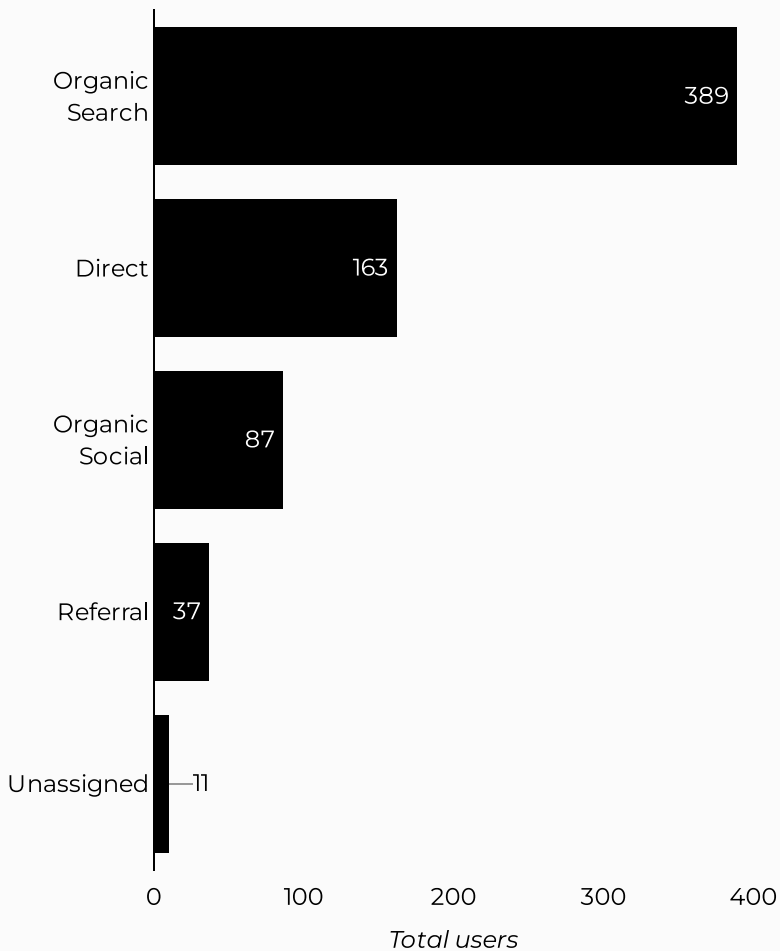

Which channels are driving traffic?

What are the top sources?

Session source	Total users
google	349
(direct)	163
m.facebook.com	60
bing	29
home.army.mil	15
l.facebook.com	15
(not set)	11
lm.facebook.com	9
military.com	6
yahoo	4