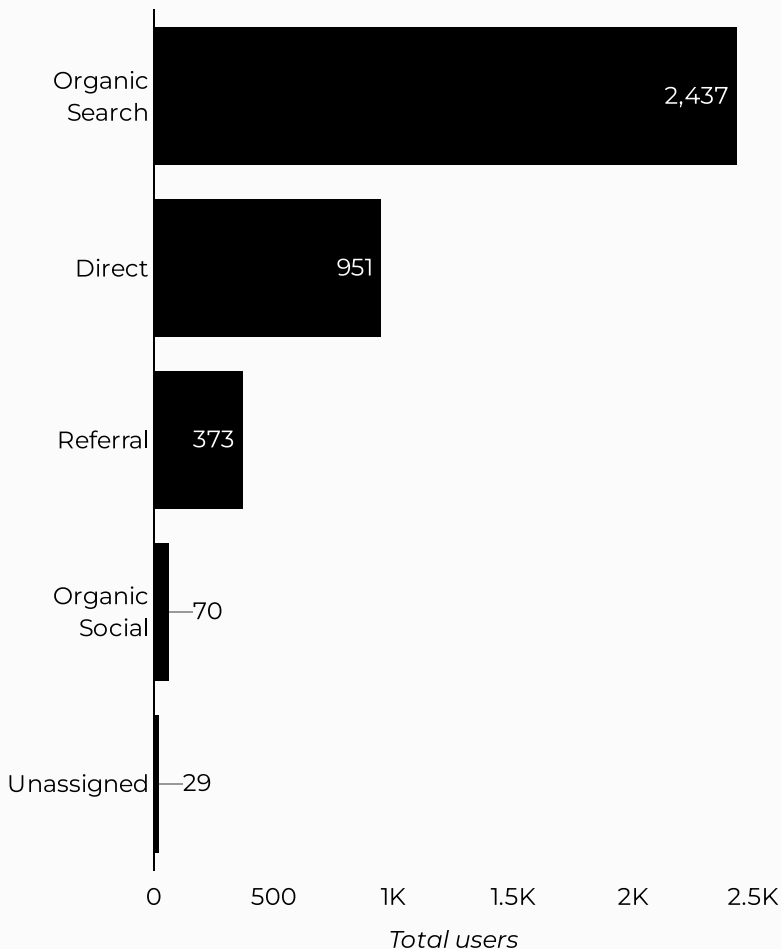

Which channels are driving traffic?

What are the top sources?

Session source	Total users
google	2,180
(direct)	951
bing	209
home.army.mil	89
installations.militaryonesource.mil	82
army.mil	68
m.facebook.com	37
myarmybenefits.us.army.mil	37
(not set)	28
yahoo	27