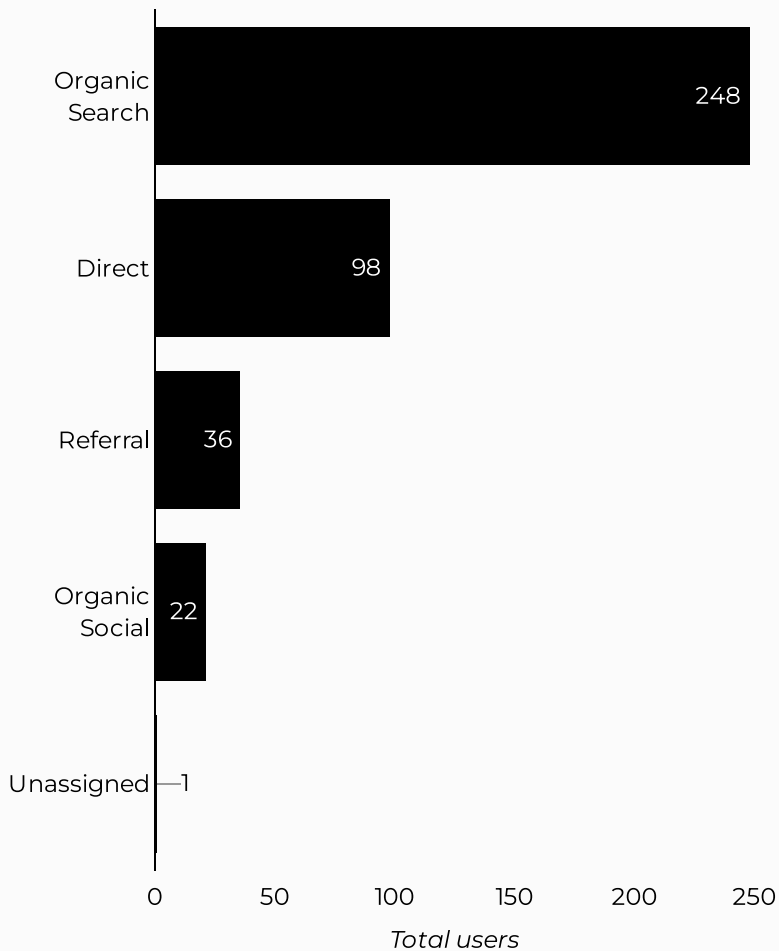

Which channels are driving traffic?

What are the top sources?

Session source	Total users
google	240
(direct)	98
home.army.mil	15
l.facebook.com	8
m.facebook.com	8
bing	6
lm.facebook.com	4
military.com	4
jmc.aep.army.mil	2
yahoo	2