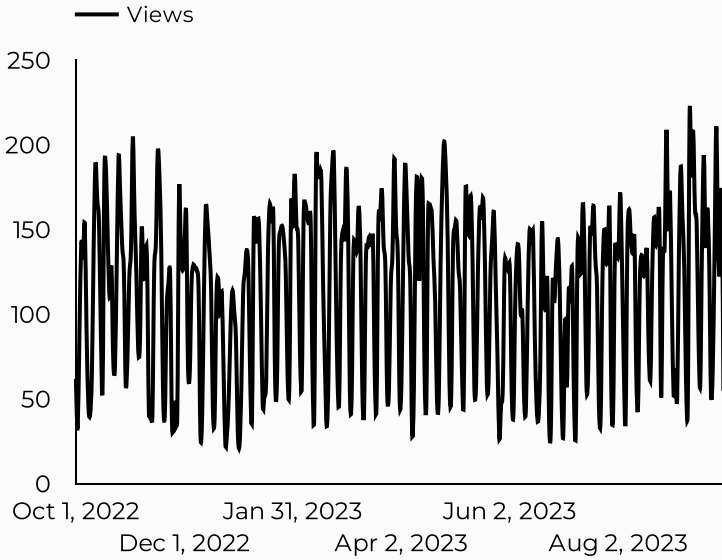

ARMY MWR

Family Advocacy Program (FAP)

Views	Sessions	Total users	New users	Engagement rate
41,623	38,052	27,522	17,757	40%

How is site traffic trending?

Top US Army Installations

Sorted by Total Users

Installation	Total users
www.armymwr.com	7,659
bliss.armymwr.com	2,890
hood.armymwr.com	1,589
humphreys.armymwr.com	1,522
hawaii.armymwr.com	1,520
benning.armymwr.com	1,474
wiesbaden.armymwr.com	869
cavazos.armymwr.com	822
gordon.armymwr.com	733
sill.armymwr.com	709