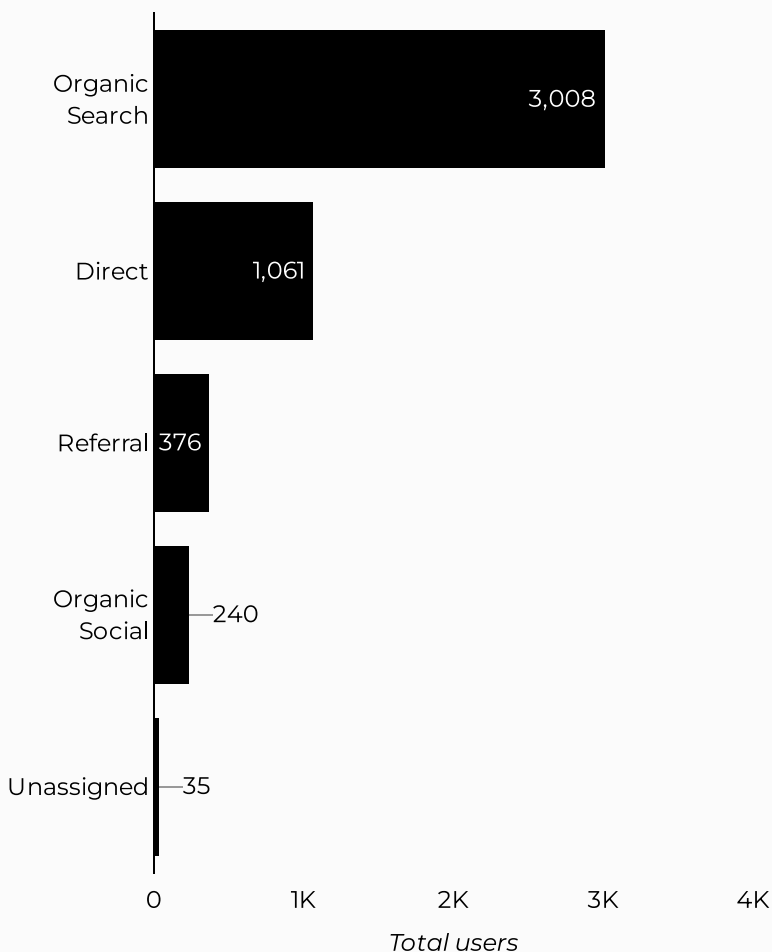

ARMY MWR

Army Community Service

Views
600,470

Visits (pageviews) to your page

Engagement rate
47%

Average time people are engaged on your website

Total users
326,051

The total number of users who visited your website

What programs are users visiting?

Visits from social media.

Social Media	Total users
Facebook	2,151
YouTube	139
Other	71
Instagram	24
LinkedIn	10
Twitter	2

ARMY MWR

Army Family Team Building (AFTB)

Views	Sessions	Total users	New users	Engagement rate
6,498	5,744	4,644	1,797	27%

How is site traffic trending?

Top US Army Installations

Sorted by Total Users

Installation	Total users
www.armymwr.com	1,890
bliss.armymwr.com	1,151
carson.armymwr.com	251
hawaii.armymwr.com	220
grafenwoehr.armymwr.com	153
bragg.armymwr.com	127
hood.armymwr.com	112
gordon.armymwr.com	111
humphreys.armymwr.com	103
knox.armymwr.com	78

Which channels are driving traffic?

What are the top sources?

Session source	Total users
google	2,584
(direct)	1,061
bing	345
m.facebook.com	151
home.army.mil	145
installations.militaryonesource.mil	46
l.facebook.com	46
armyfamilywebportal.com	45
yahoo	43
(not set)	35