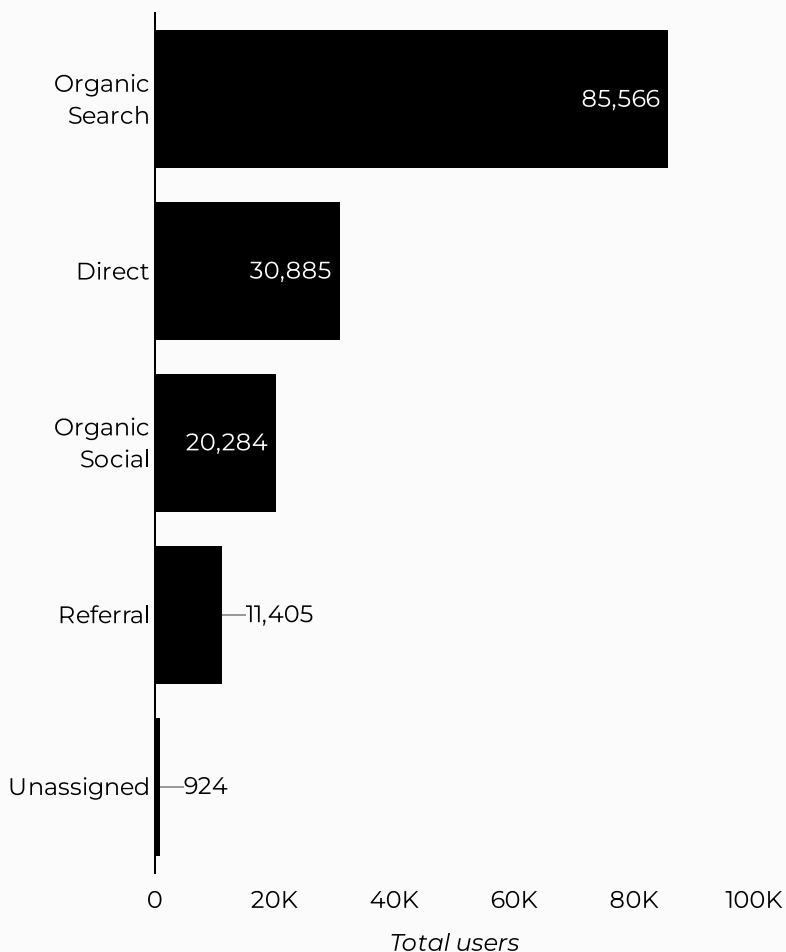

ARMY MWR Volunteer Appreciation Week

Views
216

Sessions
189

Total users
169

New users
26

Engagement rate
15%

How is site traffic trending?

Top US Army Installations

Sorted by Total Users

Installation	Total users
www.armymwr.com	163
carlisle.armymwr.com	6

Which channels are driving traffic?

What are the top sources?

Session source	Total users
google	81
(direct)	38
bing	17
l.facebook.com	8
m.facebook.com	6
home.army.mil	5
duckduckgo	2
lm.facebook.com	2
armyfamilywebportal.co...	1
benning.army.mil	1

ARMY MWR

Employment Readiness Program (ERP)

Views
231,689

Sessions
189,848

Total users
146,926

New users
78,818

Engagement rate
36%

How is site traffic trending?

Which channels are driving traffic?

What are the top sources?

Session source	Total users
google	76,362
(direct)	30,885
m.facebook.com	13,772
bing	6,319
lm.facebook.com	4,009
home.army.mil	3,543
l.facebook.com	2,135
yahoo	1,558
nafbenefits.com	1,381
installations.militaryone...	1,248