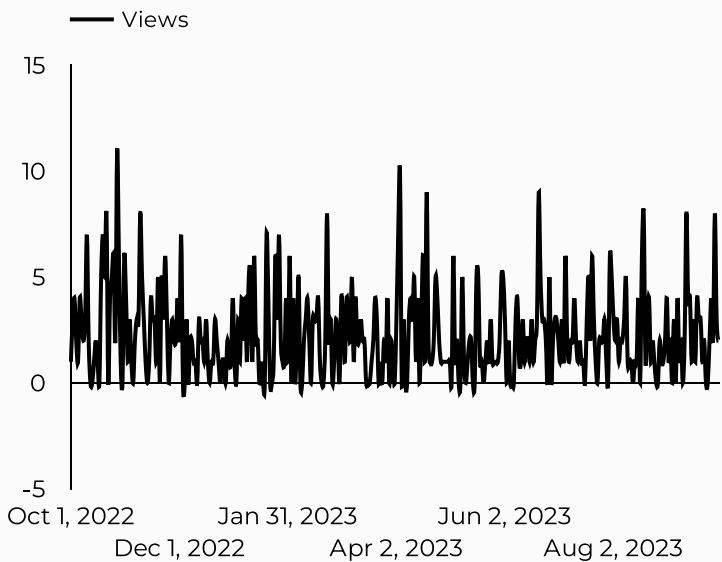

Which channels are driving traffic?

What are the top sources?

Session source	Total users
google	2,042
(direct)	966
m.facebook.com	405
bing	265
home.army.mil	124
l.facebook.com	82
installations.militaryone...	77
lm.facebook.com	74
army.mil	67
yahoo	34

ARMY MWR

Army Family Web Portal (AFWP)

Views
843

Sessions
789

Total users
724

New users
445

Engagement rate
30%

How is site traffic trending?