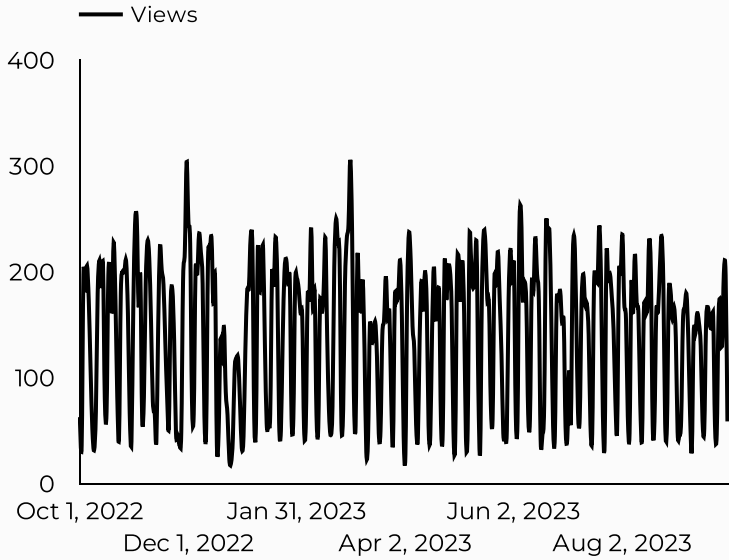

ARMY MWR Financial Readiness Program (FRP)

Views	Sessions	Total users	New users	Engagement rate
52,081	46,363	33,289	19,877	39%

How is site traffic trending?

Top US Army Installations

Sorted by Total Users

Installation	Total users
www.armymwr.com	4,966
carson.armymwr.com	4,673
bliss.armymwr.com	4,481
bragg.armymwr.com	3,577
liberty.armymwr.com	1,897
jblm.armymwr.com	1,794
benning.armymwr.com	1,313
humphreys.armymwr.com	1,102
gordon.armymwr.com	976
moore.armymwr.com	945