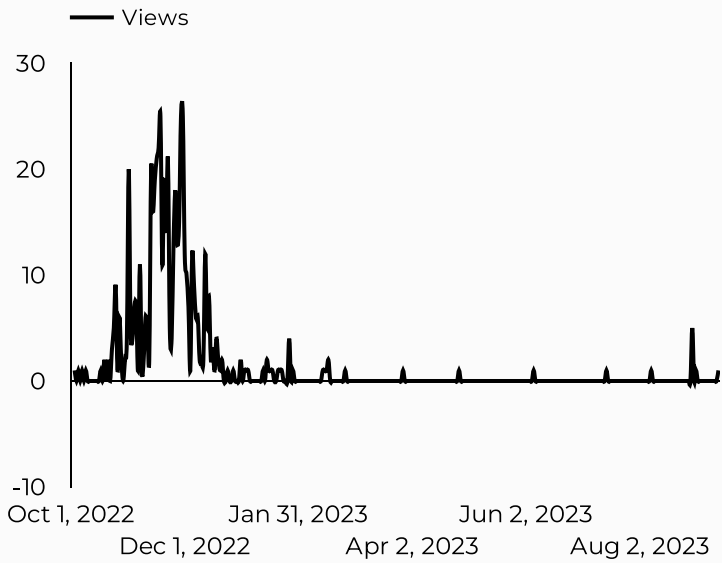

ARMY MWR

Military Family Month

Views
566

Sessions
495

Total users
450

New users
83

Engagement rate
11%

How is site traffic trending?