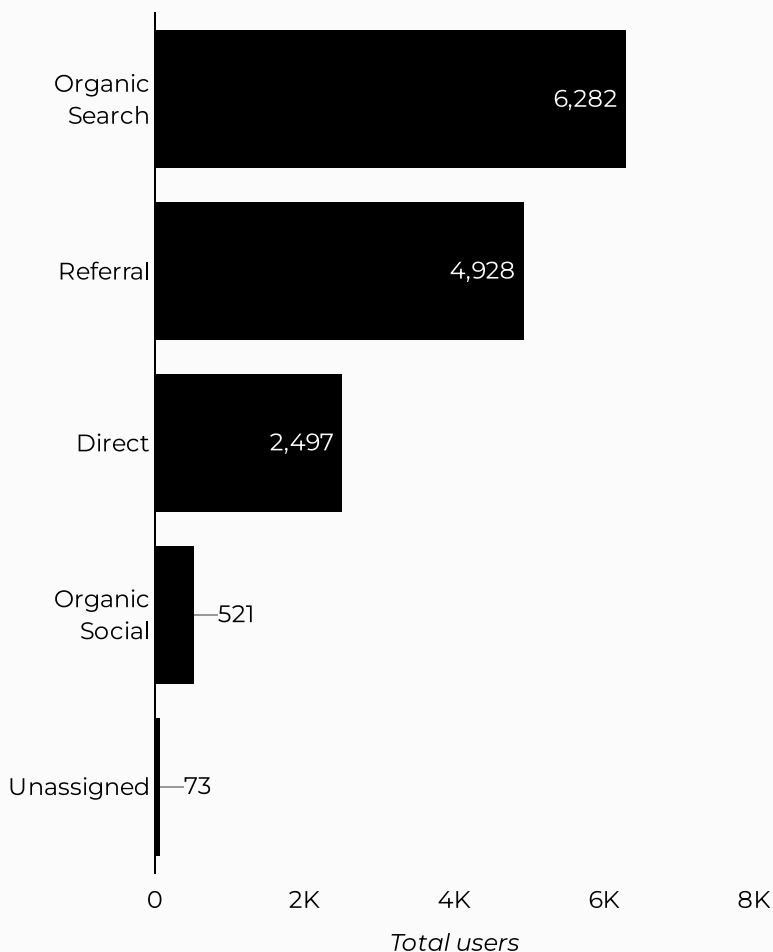

Which channels are driving traffic?

What are the top sources?

Session source	Total users
google	5,704
home.army.mil	3,286
(direct)	2,497
installations.militaryonesource.mil	741
bing	407
m.facebook.com	325
europafrica.army.mil	150
mybaseguide.com	113
myarmybenefits.us.army.mil	110
lm.facebook.com	95