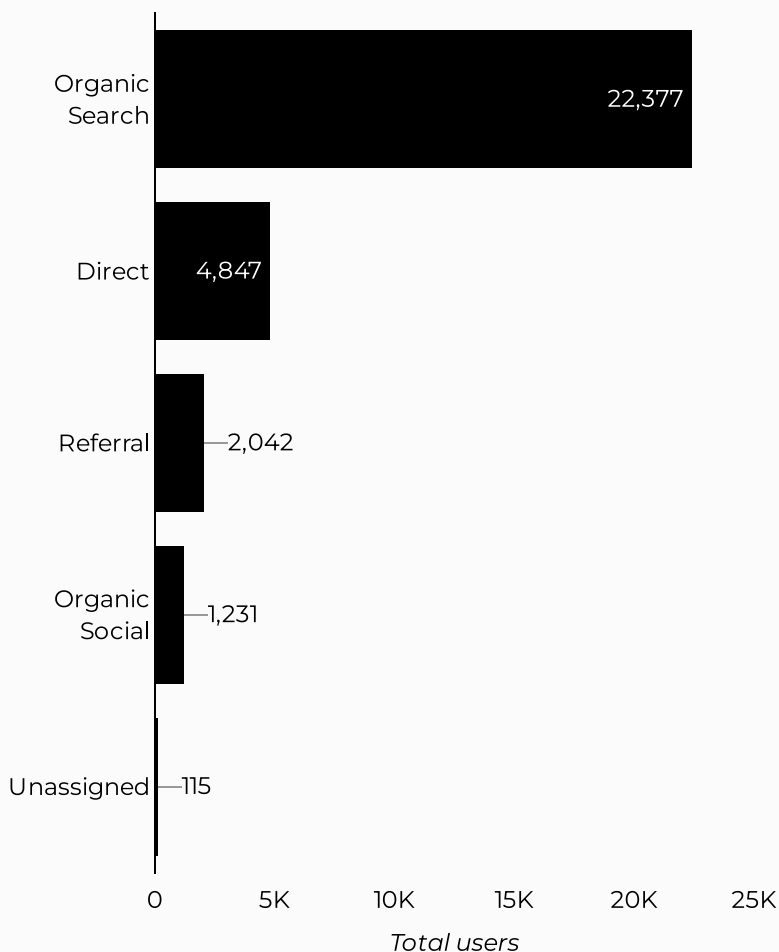

Which channels are driving traffic?

What are the top sources?

Session source	Total users
google	20,342
(direct)	4,847
bing	1,636
m.facebook.com	823
home.army.mil	429
installations.militaryone...	412
myarmybenefits.us.army...	342
yahoo	268
l.facebook.com	223
madigan.tricare.mil	210