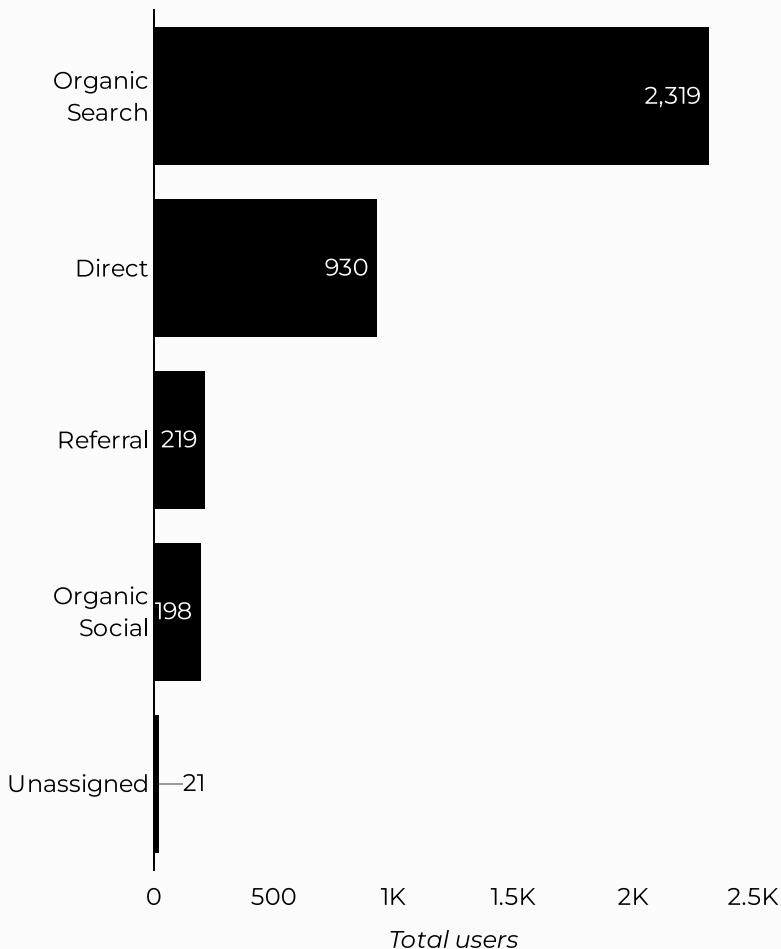

ARMY MWR

Family Advocacy Program (FAP)

Views	Sessions	Total users	New users	Engagement rate
41,623	38,052	27,522	17,757	40%

How is site traffic trending?

Top US Army Installations

Sorted by Total Users

Installation	Total users
www.armymwr.com	7,659
bliss.armymwr.com	2,890
hood.armymwr.com	1,589
humphreys.armymwr.com	1,522
hawaii.armymwr.com	1,520
benning.armymwr.com	1,474
wiesbaden.armymwr.com	869
cavazos.armymwr.com	822
gordon.armymwr.com	733
sill.armymwr.com	709

Which channels are driving traffic?

What are the top sources?

Session source	Total users
google	18,243
(direct)	4,618
bing	1,366
installations.militaryone...	831
m.facebook.com	787
home.army.mil	335
yahoo	212
duckduckgo	207
l.facebook.com	203
lm.facebook.com	158

ARMY MWR New Parent Support Program (NPSP)

Views
5,278

Sessions
4,722

Total users
3,618

New users
1,527

Engagement rate
30%

How is site traffic trending?

Top US Army Installations

Which channels are driving traffic?

What are the top sources?

Session source	Total users
google	2,061
(direct)	930
bing	194
m.facebook.com	134
installations.militaryonesource.mil	96
home.army.mil	71
l.facebook.com	41
duckduckgo	40
yahoo	24
lm.facebook.com	22