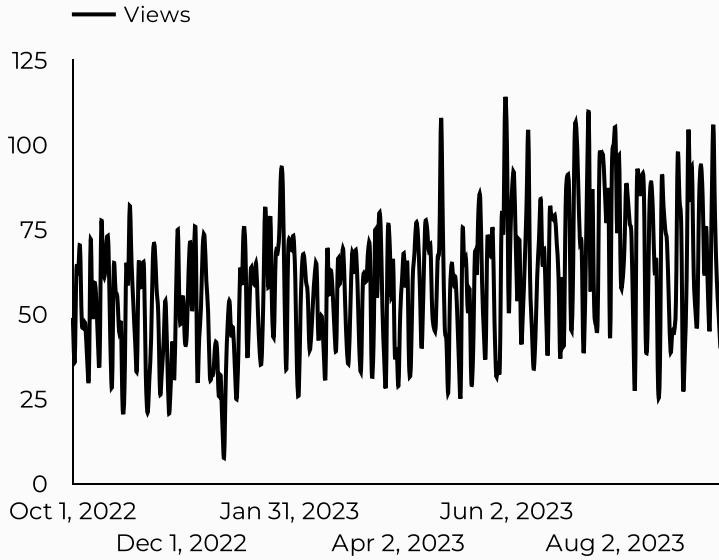

Which channels are driving traffic?

What are the top sources?

Session source	Total users
google	76,362
(direct)	30,885
m.facebook.com	13,772
bing	6,319
lm.facebook.com	4,009
home.army.mil	3,543
l.facebook.com	2,135
yahoo	1,558
nafbenefits.com	1,381
installations.militaryone...	1,248

ARMY MWR

Army Spouse Employment, Career and Education Information

Views	Sessions	Total users	New users	Engagement rate
21,618	20,886	16,736	1,589	10%

How is site traffic trending?

Top US Army Installations