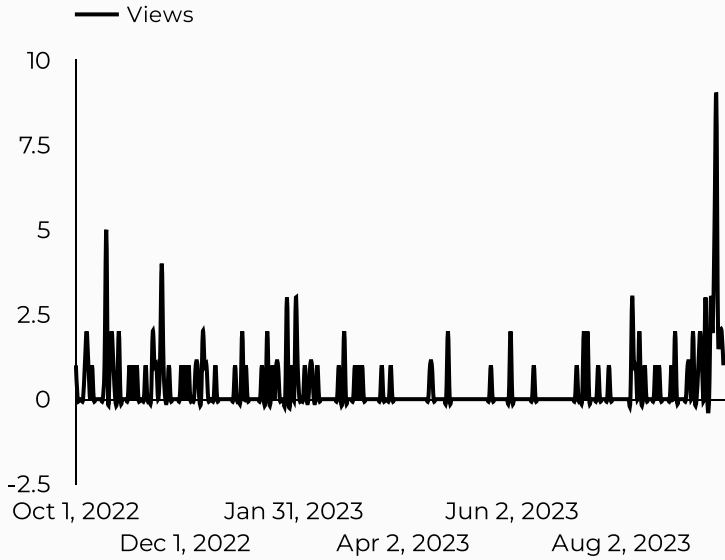

ARMY MWR Gold Star Mothers and Families Day

Views
138

Sessions
138

Total users
124

New users
61

Engagement rate
33%

How is site traffic trending?

Top US Army Installations