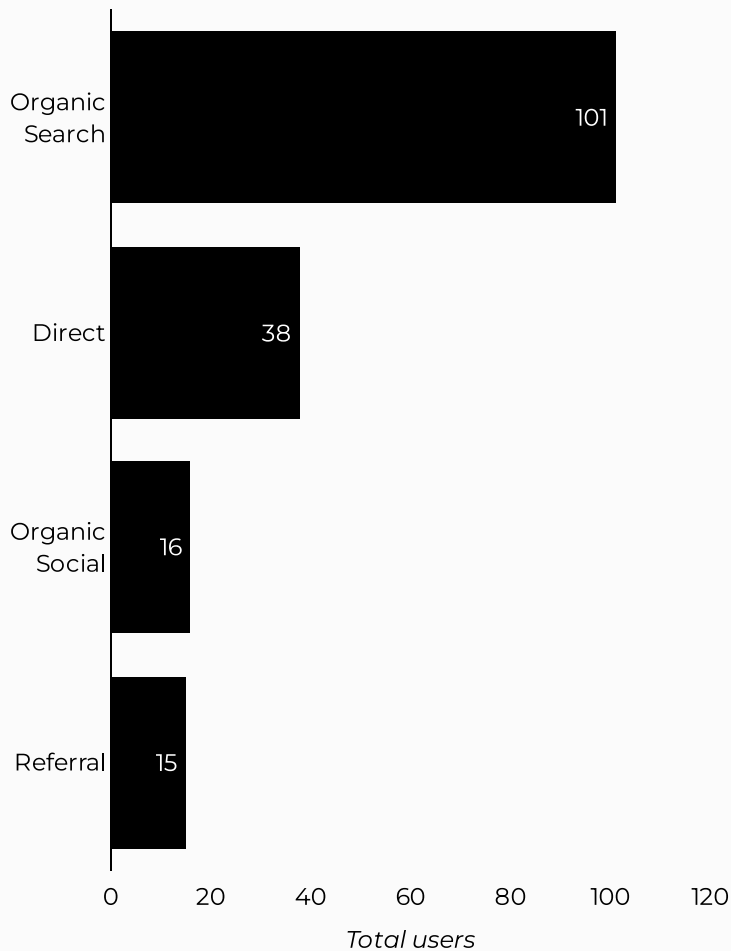

Which channels are driving traffic?

What are the top sources?

Session source	Total users
google	4,553
(direct)	1,295
bing	325
home.army.mil	172
m.facebook.com	139
yahoo	67
l.facebook.com	62
duckduckgo	29
(not set)	27
lm.facebook.com	25

ARMY MWR Volunteer Appreciation Week

Views
216

Sessions
189

Total users
169

New users
26

Engagement rate
15%

How is site traffic trending?

Top US Army Installations

Sorted by Total Users

Installation	Total users
www.armymwr.com	163
carlisle.armymwr.com	6

Which channels are driving traffic?

What are the top sources?

Session source	Total users
google	81
(direct)	38
bing	17
l.facebook.com	8
m.facebook.com	6
home.army.mil	5
duckduckgo	2
lm.facebook.com	2
armyfamilywebportal.co...	1
benning.army.mil	1

ARMY MWR

Employment Readiness Program (ERP)

Views
231,689

Sessions
189,848

Total users
146,926

New users
78,818

Engagement rate
36%

How is site traffic trending?