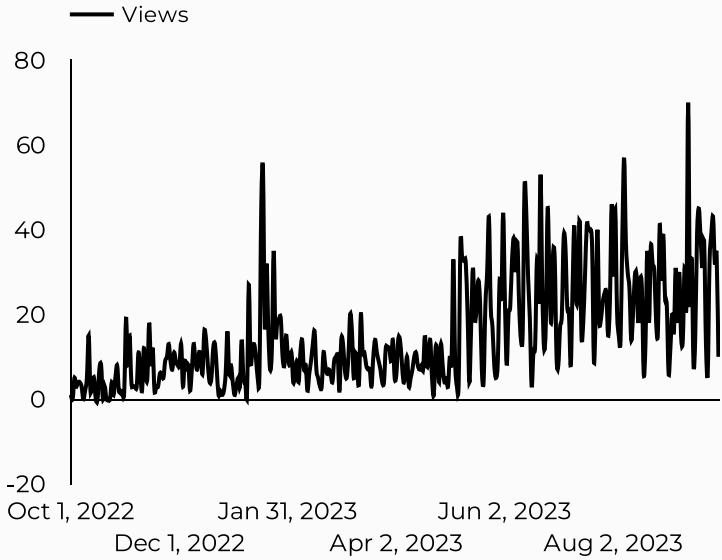

ARMY MWR

MD&SSO

Views
5,583

Sessions
5,025

Total users
3,796

New users
1,836

Engagement rate
34%

How is site traffic trending?