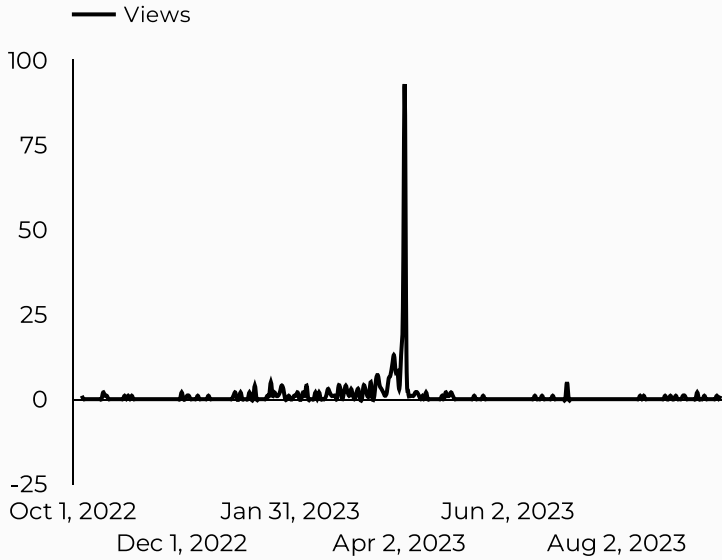

Views
380

Sessions
348

Total users
301

New users
221

Engagement rate
47%

How is site traffic trending?

Top US Army Installations

Sorted by Total Users