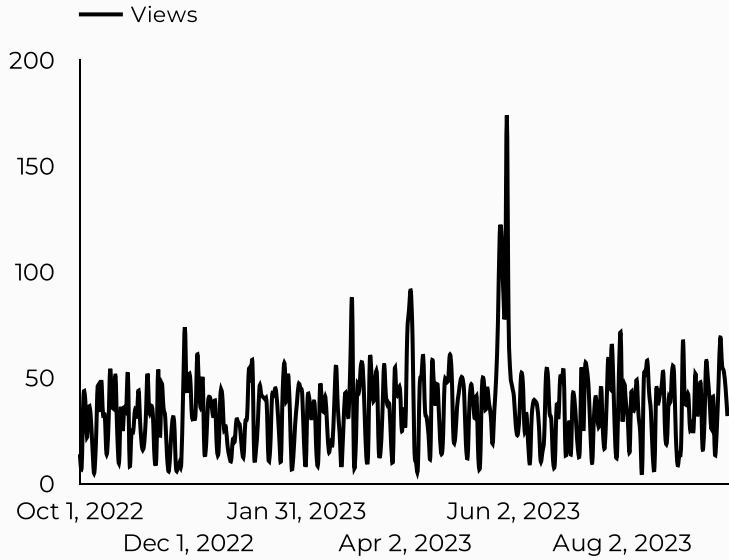

ARMY MWR

Survivor Outreach Services (SOS)

Views
13,002

Sessions
11,984

Total users
9,674

New users
6,997

Engagement rate
42%

How is site traffic trending?