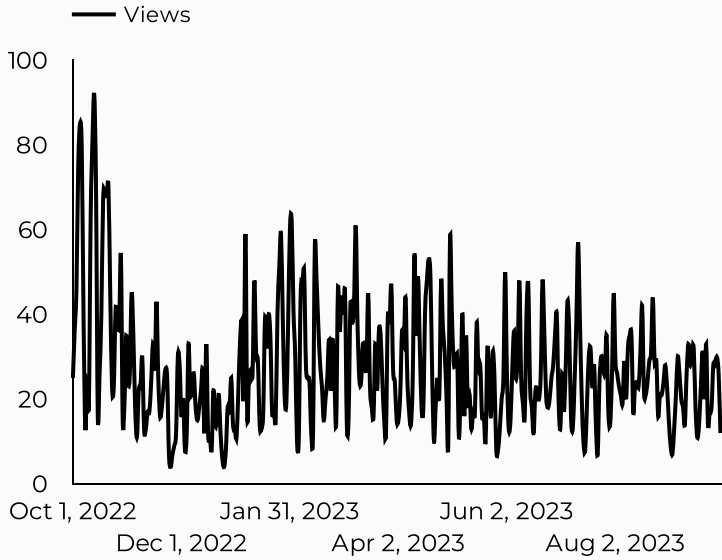

ARMY MWR

Army Volunteer Corps (AVC)

Views
10,093

Sessions
9,098

Total users
6,769

New users
3,695

Engagement rate
41%

How is site traffic trending?