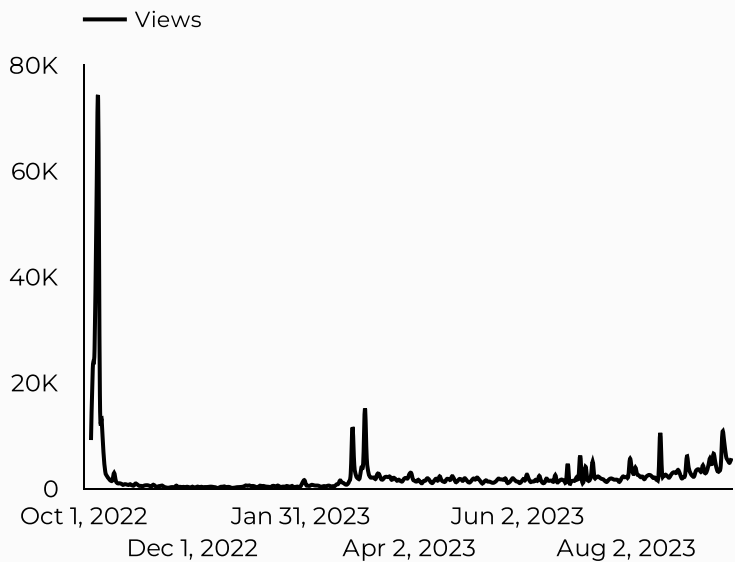

ARMY MWR

Army Ten Miler (ATM)

Views	Sessions	Total users	New users	Engagement rate
848,393	422,913	264,474	257,813	56%

How is site traffic trending?

Top US Army Installations

Sorted by Total Users

Page title	Total users
Army Ten Miler	147,372
Individual Registration :: Army Ten-...	86,746
In-Person Race :: Army Ten-Miler	44,647
The Course :: Army Ten-Miler	32,397
Arrive & Depart :: Army Ten-Miler	23,613
Results :: Army Ten-Miler	22,661
Race Day Schedule :: Army Ten-Miler	21,768
ATM Race FAQ's :: Army Ten-Miler	18,882
Packet Pickup :: Army Ten-Miler	18,519
Hotel & Travel :: Army Ten-Miler	18,470