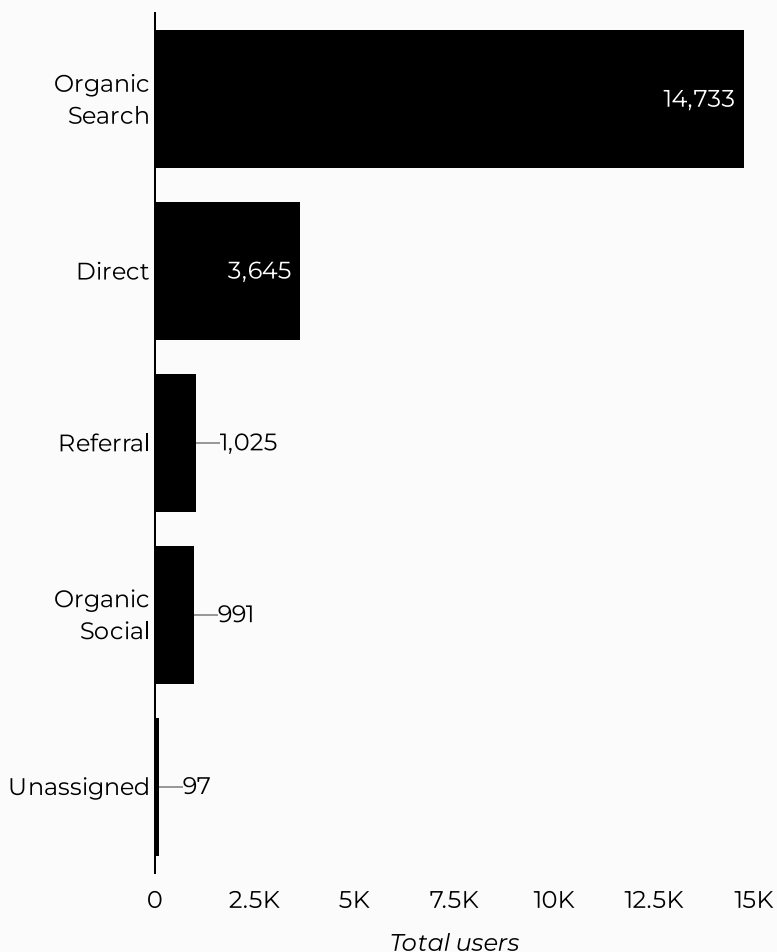

Which channels are driving traffic?

What are the top sources?

Session source	Total users
google	13,771
(direct)	3,645
bing	673
m.facebook.com	659
home.army.mil	473
l.facebook.com	203
armywcap.com	143
yahoo	141
duckduckgo	130
(not set)	94