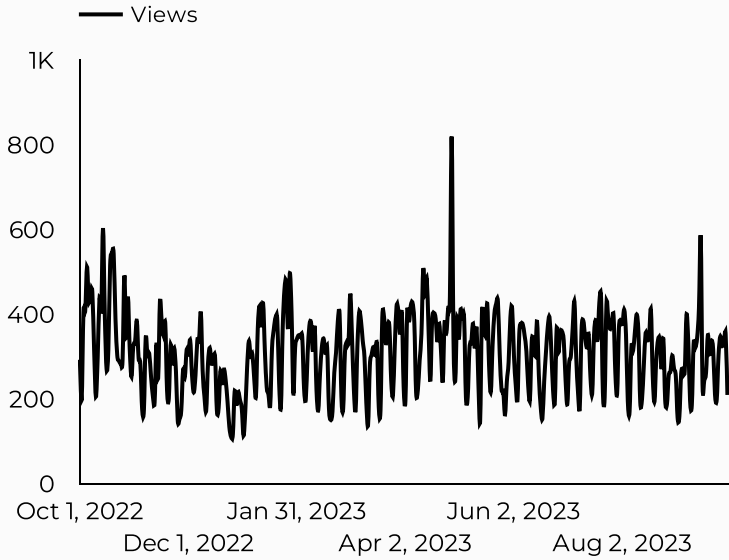

Which channels are driving traffic?

What are the top sources?

Session source	Total users
google	130,930
(direct)	38,236
m.facebook.com	18,520
lm.facebook.com	6,751
bing	4,918
l.facebook.com	3,123
visitaugusta.com	1,990
duckduckgo	1,977
home.army.mil	1,933
yahoo	1,381

Views
113,189

Sessions
86,370

Total users
69,613

New users
34,631

Engagement rate
34%

How is site traffic trending?

Top US Army Installations

Sorted by Total Users