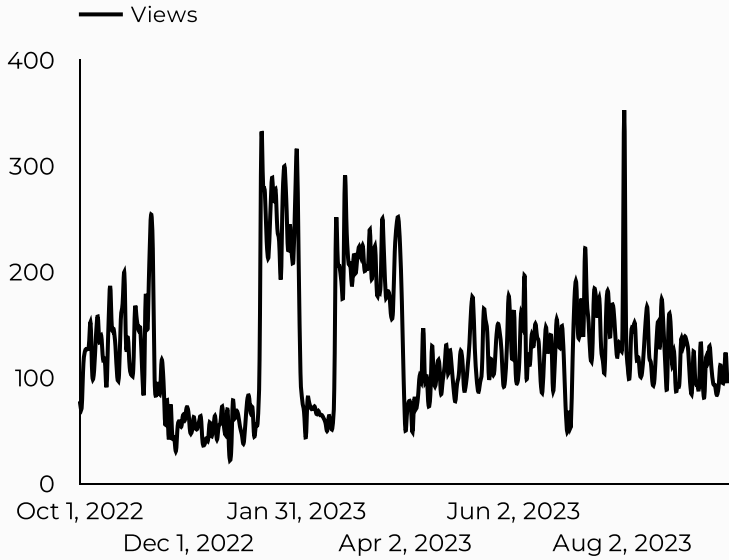

Outdoor Rec Program Roll-Up

Oct 1, 2022 - Sep 30, 2023

PROGRAM	Total Users	New Users	Sessions	Engagement Rate
Adventure Programs	14,021	6,874	18,474	33.26%
Equipment Rental	90,328	38,728	126,876	34.06%
Recreational Lodging	682,513	485,555	1,005,839	52.32%

ARMY MWR

American Forces Travel

Views	Sessions	Total users	New users	Engagement rate
46,682	41,581	34,198	8,913	19%

How is site traffic trending?

Top US Army Installations

Sorted by Total Users

Installation	Total users
www.armymwr.com	33,072
jbmhh.armymwr.com	167
miami.armymwr.com	140
campbell.armymwr.com	117
meade.armymwr.com	111
westpoint.armymwr.com	105
belvoir.armymwr.com	78
mccoy.armymwr.com	57
jblm.armymwr.com	49
bliss.armymwr.com	48