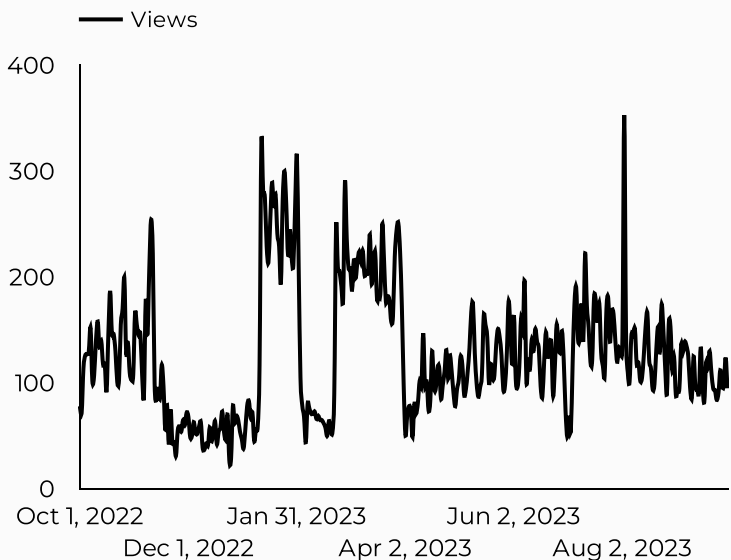

ARMY MWR

American Forces Travel

Views	Sessions	Total users	New users	Engagement rate
46,682	41,581	34,198	8,913	19%

How is site traffic trending?

Top US Army Installations

Sorted by Total Users

Installation	Total users
www.armymwr.com	33,072
jbmhh.armymwr.com	167
miami.armymwr.com	140
campbell.armymwr.com	117
meade.armymwr.com	111
westpoint.armymwr.com	105
belvoir.armymwr.com	78
mccoy.armymwr.com	57
jblm.armymwr.com	49
bliss.armymwr.com	48

Which channels are driving traffic?

What are the top sources?

Session source	Total users
google	21,199
(direct)	6,771
bing	1,850
m.facebook.com	842
home.army.mil	601
yahoo	570
duckduckgo	388
militaryonesource.mil	367
l.facebook.com	270
military.com	240

ARMY MWR

Arts & Crafts

Views	Sessions	Total users	New users	Engagement rate
46,682	41,581	34,198	8,913	19%

How is site traffic trending?

Top US Army Installations

Sorted by Total Users

Installation	Total users
www.armymwr.com	33,072
jbmhh.armymwr.com	167
miami.armymwr.com	140
campbell.armymwr.com	117
meade.armymwr.com	111
westpoint.armymwr.com	105
belvoir.armymwr.com	78
mccoy.armymwr.com	57
jblm.armymwr.com	49
bliss.armymwr.com	48