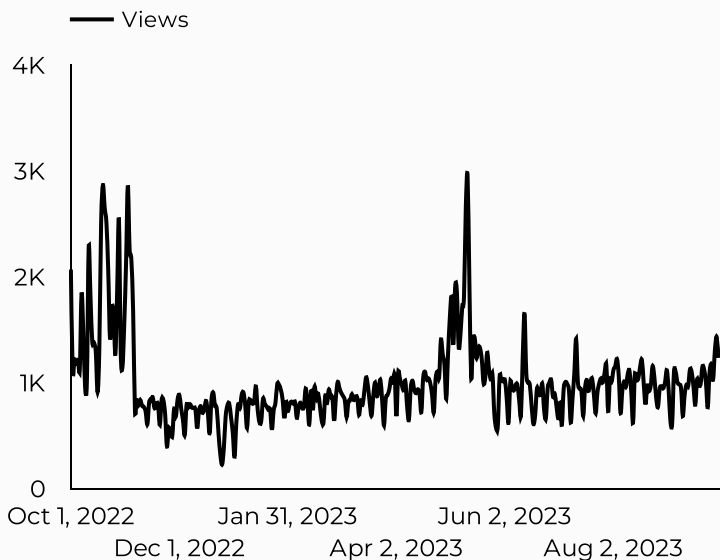

ARMY MWR

Arts & Crafts

Views	Sessions	Total users	New users	Engagement rate
46,682	41,581	34,198	8,913	19%

How is site traffic trending?

Top US Army Installations

Sorted by Total Users

Installation	Total users
www.armymwr.com	33,072
jbmhh.armymwr.com	167
miami.armymwr.com	140
campbell.armymwr.com	117
meade.armymwr.com	111
westpoint.armymwr.com	105
belvoir.armymwr.com	78
mccoy.armymwr.com	57
jblm.armymwr.com	49
bliss.armymwr.com	48

Which channels are driving traffic?

What are the top sources?

Session source	Total users
google	21,199
(direct)	6,771
bing	1,850
m.facebook.com	842
home.army.mil	601
yahoo	570
duckduckgo	388
militaryonesource.mil	367
l.facebook.com	270
military.com	240

ARMY MWR

Auto Skills

Views	Sessions	Total users	New users	Engagement rate
365,533	303,560	211,056	152,707	45%

How is site traffic trending?

Top US Army Installations

Sorted by Total Users

Installation	Total users
stewarhunter.armymwr.com	21,602
drum.armymwr.com	18,988
jblm.armymwr.com	10,089
campbell.armymwr.com	9,890
kaiserslautern.armymwr.com	9,855
hawaii.armymwr.com	9,409
humphreys.armymwr.com	8,156
moore.armymwr.com	8,115
riley.armymwr.com	6,895
wiesbaden.armymwr.com	6,607