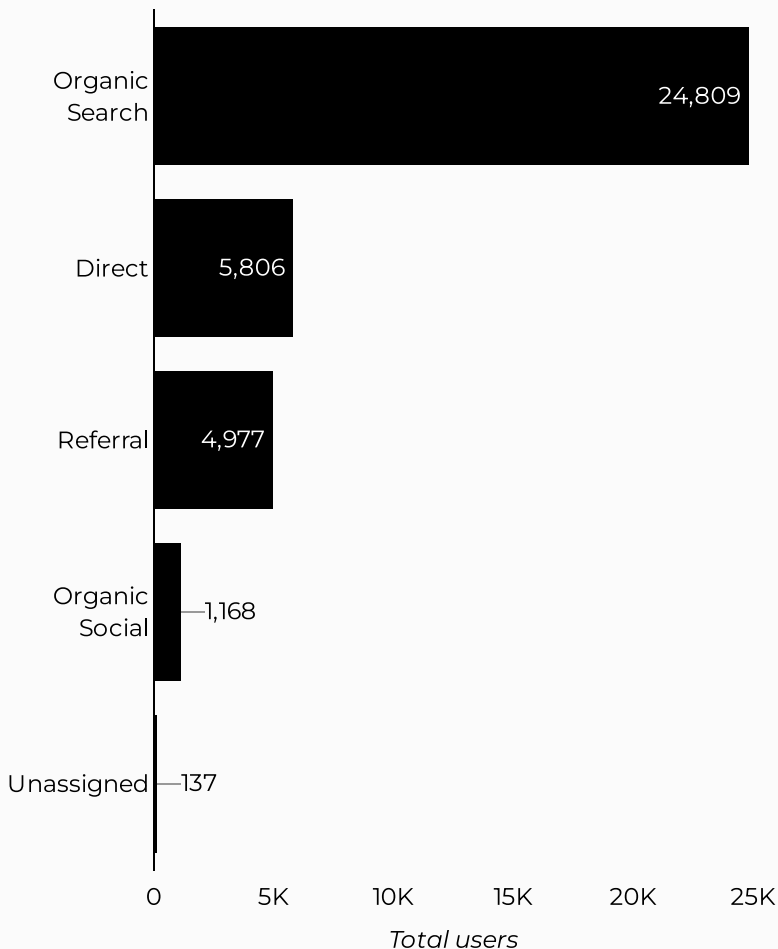

Which channels are driving traffic?

What are the top sources?

Session source	Total users
google	187,837
(direct)	45,607
m.facebook.com	18,280
bing	6,001
lm.facebook.com	4,030
home.army.mil	3,211
l.facebook.com	3,114
duckduckgo	2,432
yahoo	1,942
(not set)	1,377

Views	Sessions	Total users	New users	Engagement rate
78,973	47,217	36,234	30,240	50%

How is site traffic trending?

Top US Army Installations

Sorted by Total Users

Installation	Total users
www.armymwr.com	35,925
campbell.armymwr.com	158
belvoir.armymwr.com	128
polk.armymwr.com	80
kaiserslautern.armymwr.com	36
baumholder.armymwr.com	30
carlisle.armymwr.com	25
johnson.armymwr.com	24
www-armymwr-com.translate...	16
sill.armymwr.com	7

Which channels are driving traffic?

What are the top sources?

Session source	Total users
google	23,319
(direct)	5,806
armywcap.com	2,159
armedforcessports.defense.gov	2,010
bing	1,147
m.facebook.com	589
cloud.mwr.army.mil	402
yahoo	227
l.facebook.com	171
duckduckgo	148