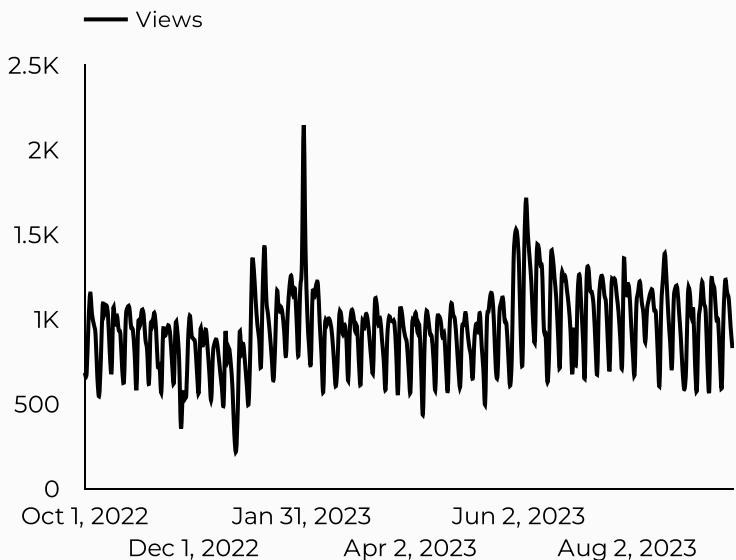

ARMY MWR

Libraries

Views	Sessions	Total users	New users	Engagement rate
345,327	254,882	161,687	114,378	48%

How is site traffic trending?

Top US Army Installations

Sorted by Total Users

Installation	Total users
www.armymwr.com	19,523
jblm.armymwr.com	15,258
bragg.armymwr.com	7,760
humphreys.armymwr.com	7,440
campbell.armymwr.com	6,575
knox.armymwr.com	5,799
hawaii.armymwr.com	5,341
belvoir.armymwr.com	5,260
stuttgart.armymwr.com	4,964
carson.armymwr.com	4,783