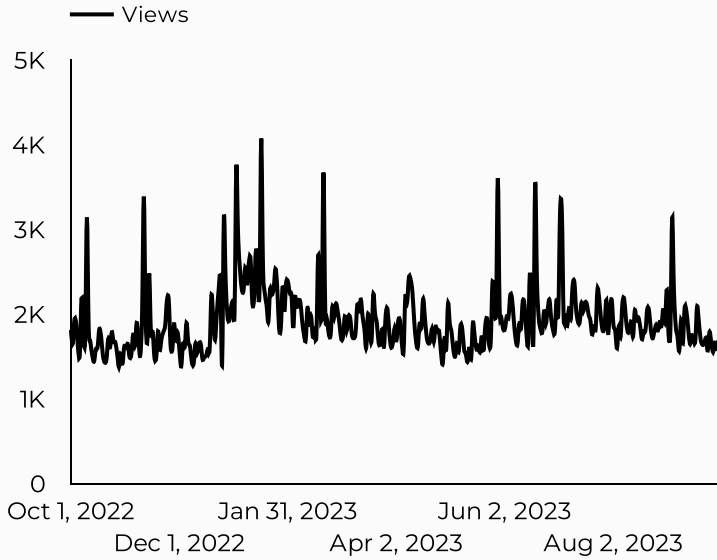

ARMY MWR

Fitness Centers

Views	Sessions	Total users	New users	Engagement rate
704,957	573,399	390,040	274,739	44%

How is site traffic trending?

Top US Army Installations

Sorted by Total Users

Installation	Total users
humphreys.armymwr.com	30,716
jblm.armymwr.com	27,121
bragg.armymwr.com	21,855
campbell.armymwr.com	21,225
carson.armymwr.com	19,544
bliss.armymwr.com	16,628
meade.armymwr.com	13,582
hood.armymwr.com	13,478
sill.armymwr.com	12,359
hawaii.armymwr.com	12,201