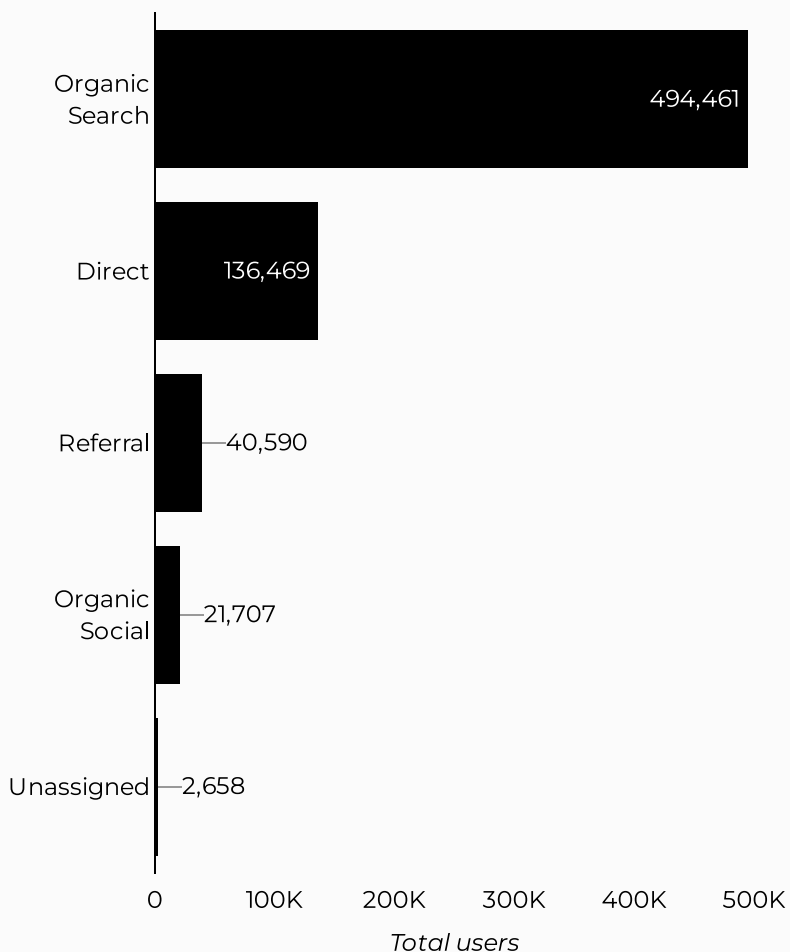

Which channels are driving traffic?

What are the top sources?

Session source	Total users
google	65,372
(direct)	13,615
m.facebook.com	3,676
bing	3,167
duckduckgo	930
yahoo	844
lm.facebook.com	819
home.army.mil	654
l.facebook.com	570
(not set)	407

ARMY MWR

Recreational Lodging

Views	Sessions	Total users	New users	Engagement rate
1,268,679	1,005,839	682,513	485,555	52%

How is site traffic trending?

Top US Army Installations

Sorted by Total Users

Installation	Total users
jackson.armymwr.com	44,155
belvoir.armymwr.com	41,020
benning.armymwr.com	36,591
hood.armymwr.com	34,515
mccoy.armymwr.com	33,080
gordon.armymwr.com	32,206
jblm.armymwr.com	30,032
leonardwood.armymwr.com	26,507
westpoint.armymwr.com	23,810
meade.armymwr.com	23,766

Which channels are driving traffic?

What are the top sources?

Session source	Total users
google	461,602
(direct)	136,469
bing	21,896
m.facebook.com	12,853
home.army.mil	7,575
yahoo	6,819
duckduckgo	6,443
militarycampgrounds.us	5,010
campgrounds.rvlife.com	4,771
l.facebook.com	4,763

Which channels are driving traffic?

What are the top sources?

Session source	Total users
google	37,826
(direct)	8,612
goarmy.com	1,565
bing	1,042
l.instagram.com	641
m.facebook.com	558
facebook.com	401
armymwr.com	325
duckduckgo	272
yahoo	249