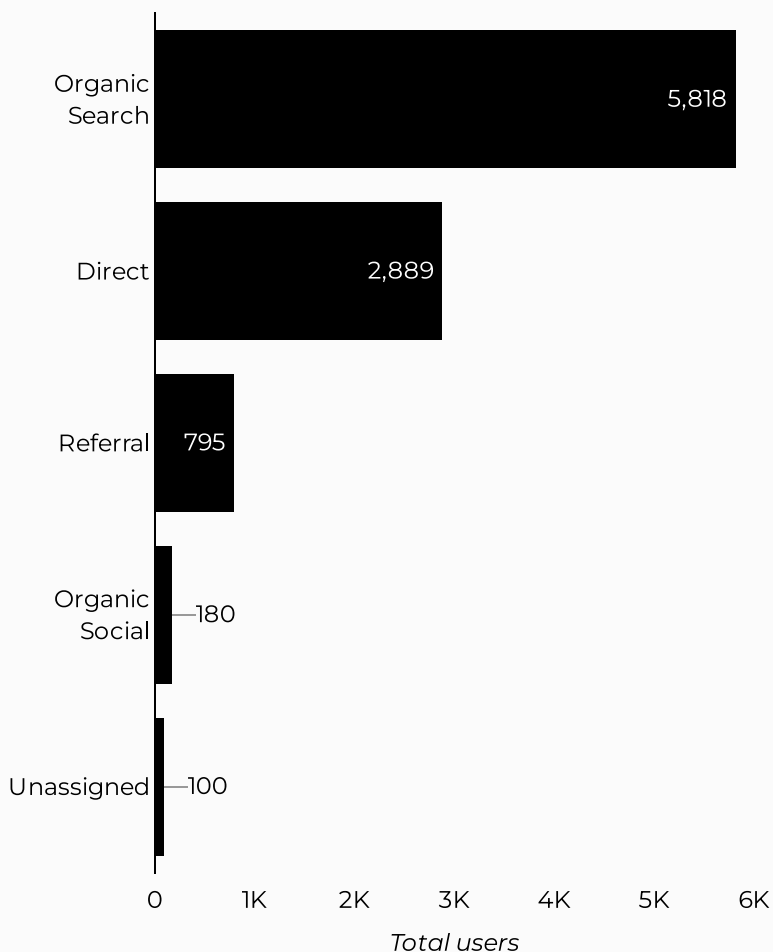

Which channels are driving traffic?

What are the top sources?

Session source	Total users
google	5,402
(direct)	2,889
home.army.mil	566
bing	212
m.facebook.com	115
duckduckgo	107
yahoo	88
mymilitarynetwork.org	63
referral	61
(not set)	39