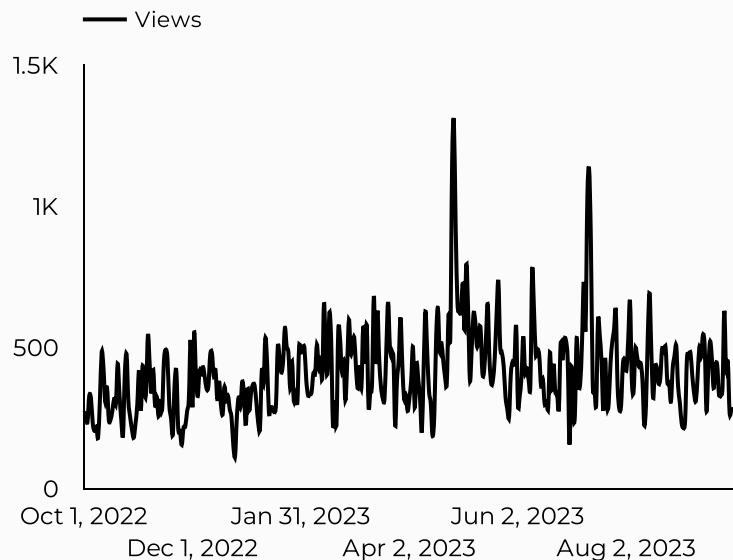

ARMY MWR World Class Athlete Program (WCAP)

Views	Sessions	Total users	New users	Engagement rate
151,483	66,268	52,813	52,785	61%

How is site traffic trending?

Top US Army Installations

Sorted by Total Users

Page title	Total users
Home :: WCAP	15,792
Boxing :: WCAP	8,229
Entry Standards & Apply :: WCAP	8,048
Wrestling :: WCAP	7,505
Track & Field :: WCAP	5,426
About :: WCAP	4,642
Taekwondo :: WCAP	1,952
Soldiers :: WCAP	1,917
SPC Alejandro Sancho :: WCAP	1,772
Weight Lifting :: WCAP	1,713