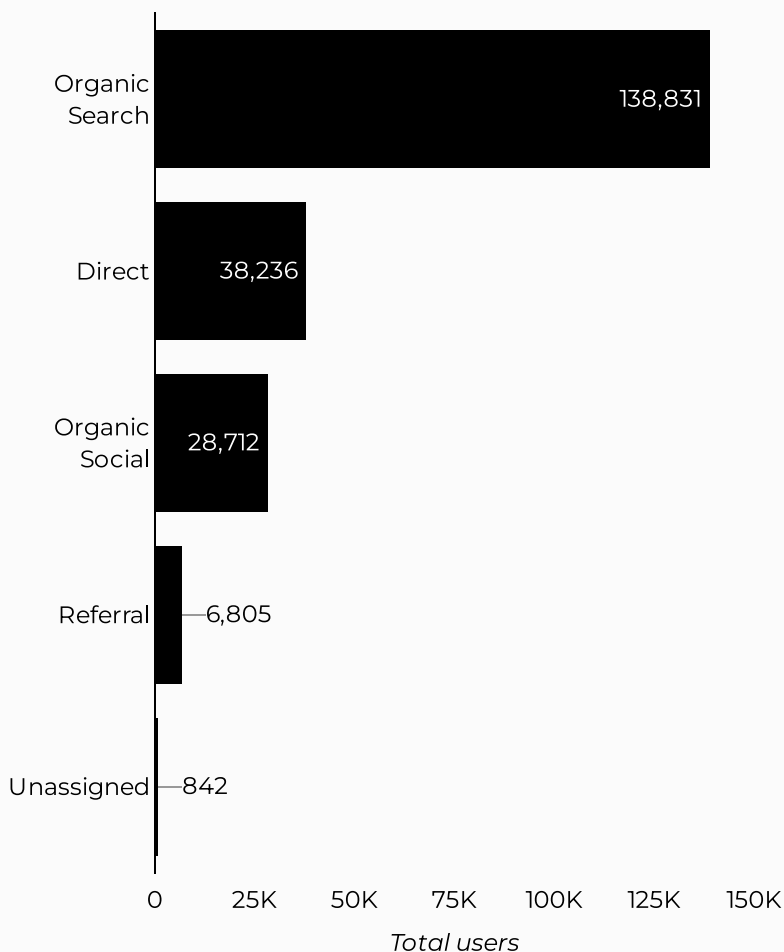

ARMY MWR

Arts & Crafts

Views	Sessions	Total users	New users	Engagement rate
46,682	41,581	34,198	8,913	19%

How is site traffic trending?

Top US Army Installations

Sorted by Total Users

Installation	Total users
www.armymwr.com	33,072
jbmhh.armymwr.com	167
miami.armymwr.com	140
campbell.armymwr.com	117
meade.armymwr.com	111
westpoint.armymwr.com	105
belvoir.armymwr.com	78
mccoy.armymwr.com	57
jblm.armymwr.com	49
bliss.armymwr.com	48

Which channels are driving traffic?

What are the top sources?

Session source	Total users
google	21,199
(direct)	6,771
bing	1,850
m.facebook.com	842
home.army.mil	601
yahoo	570
duckduckgo	388
militaryonesource.mil	367
l.facebook.com	270
military.com	240

ARMY MWR

Auto Skills

Views	Sessions	Total users	New users	Engagement rate
365,533	303,560	211,056	152,707	45%

How is site traffic trending?

Top US Army Installations

Sorted by Total Users

Installation	Total users
stewarhunter.armymwr.com	21,602
drum.armymwr.com	18,988
jblm.armymwr.com	10,089
campbell.armymwr.com	9,890
kaiserslautern.armymwr.com	9,855
hawaii.armymwr.com	9,409
humphreys.armymwr.com	8,156
moore.armymwr.com	8,115
riley.armymwr.com	6,895
wiesbaden.armymwr.com	6,607

Which channels are driving traffic?

What are the top sources?

Session source	Total users
google	130,930
(direct)	38,236
m.facebook.com	18,520
lm.facebook.com	6,751
bing	4,918
l.facebook.com	3,123
visitaugusta.com	1,990
duckduckgo	1,977
home.army.mil	1,933
yahoo	1,381