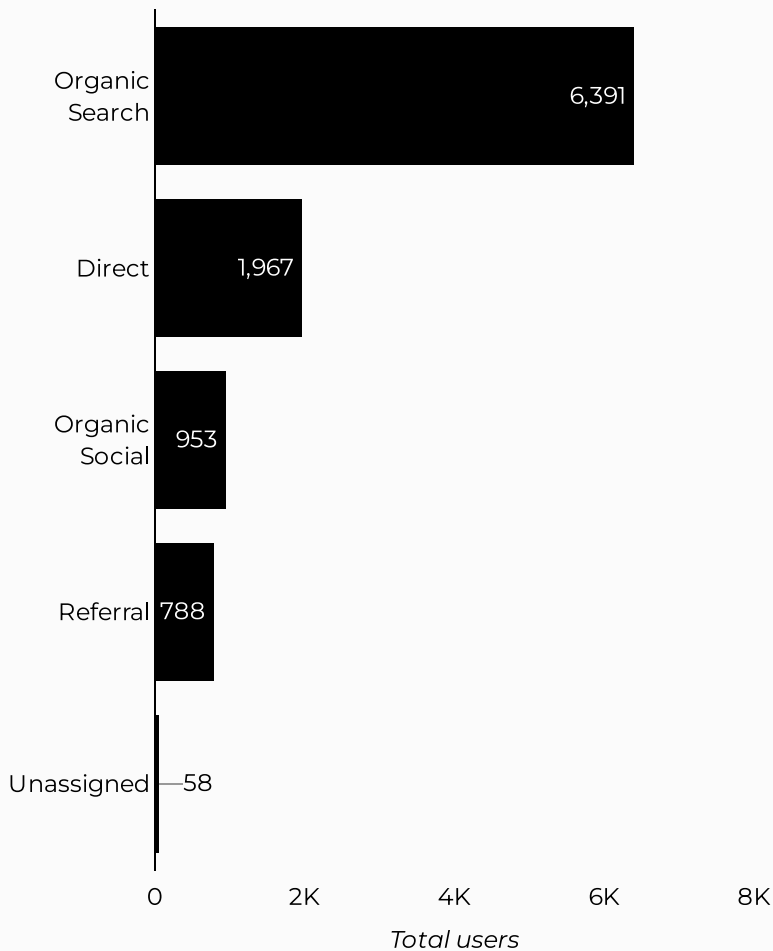

Which channels are driving traffic?

What are the top sources?

Session source	Total users
google	5,839
(direct)	1,967
m.facebook.com	598
bing	375
home.army.mil	359
l.facebook.com	186
lm.facebook.com	135
duckduckgo	84
yahoo	84
(not set)	53