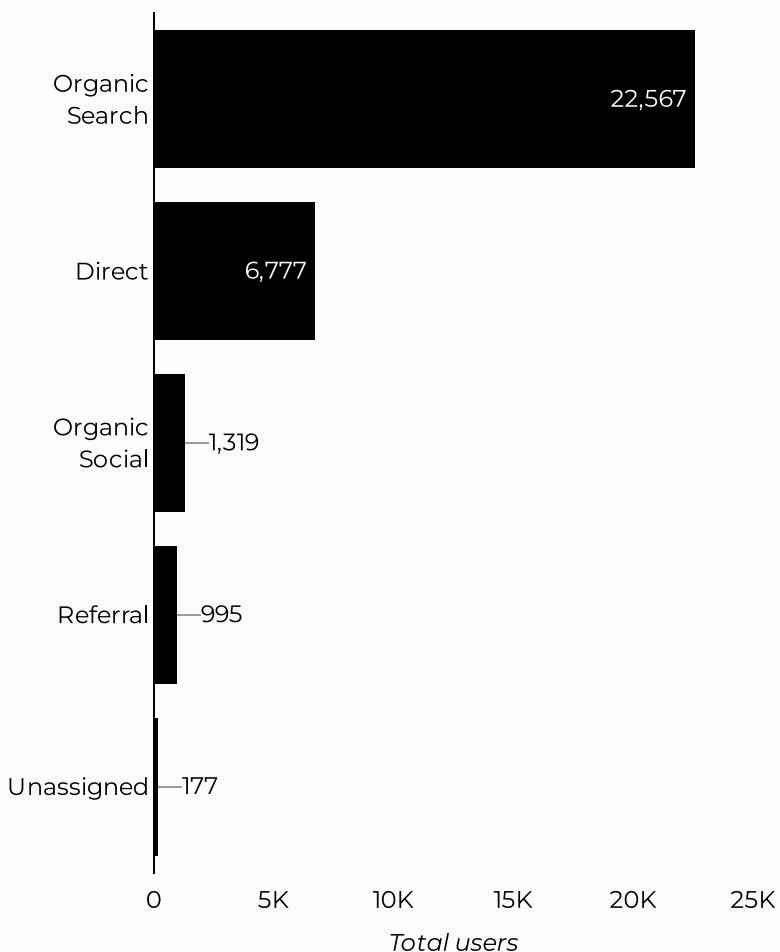

Views 49,542	Sessions 43,047	Total users 31,282	New users 18,797	Engagement rate 42%
------------------------	---------------------------	------------------------------	----------------------------	-------------------------------

How is site traffic trending?

Top US Army Installations

Sorted by Total Users

Installation	Total users
jblm.armymwr.com	7,967
campbell.armymwr.com	5,213
wainwright.armymwr.com	3,797
humphreys.armymwr.com	3,411
riley.armymwr.com	3,296
italy.armymwr.com	2,214
bliss.armymwr.com	2,081
grafenwoehr.armymwr.com	977
irwin.armymwr.com	637
gordon.armymwr.com	582

Which channels are driving traffic?

What are the top sources?

Session source	Total users
google	21,388
(direct)	6,777
m.facebook.com	777
bing	738
home.army.mil	541
l.facebook.com	280
duckduckgo	187
(not set)	172
yahoo	167
lm.facebook.com	156