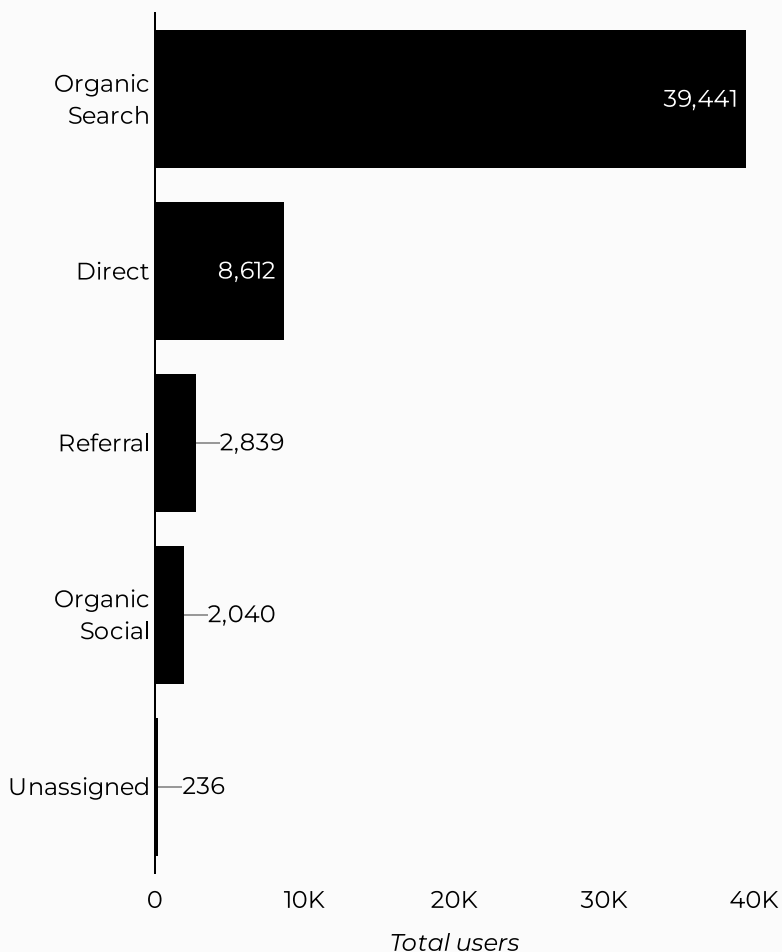

Which channels are driving traffic?

What are the top sources?

Session source	Total users
google	37,826
(direct)	8,612
goarmy.com	1,565
bing	1,042
l.instagram.com	641
m.facebook.com	558
facebook.com	401
armymwr.com	325
duckduckgo	272
yahoo	249