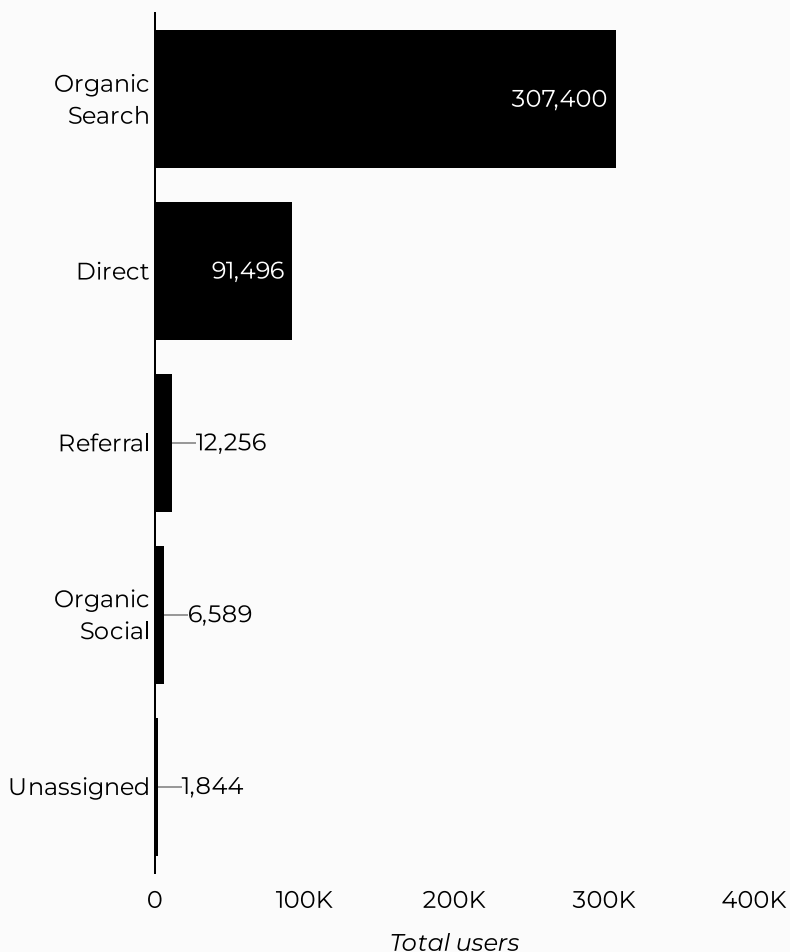

ARMY MWR

Fitness Centers

Views	Sessions	Total users	New users	Engagement rate
704,957	573,399	390,040	274,739	44%

How is site traffic trending?

Top US Army Installations

Sorted by Total Users

Installation	Total users
humphreys.armymwr.com	30,716
jblm.armymwr.com	27,121
bragg.armymwr.com	21,855
campbell.armymwr.com	21,225
carson.armymwr.com	19,544
bliss.armymwr.com	16,628
meade.armymwr.com	13,582
hood.armymwr.com	13,478
sill.armymwr.com	12,359
hawaii.armymwr.com	12,201

Which channels are driving traffic?

What are the top sources?

Session source	Total users
google	274,747
(direct)	83,224
m.facebook.com	8,270
bing	8,155
home.army.mil	4,262
duckduckgo	3,608
l.facebook.com	2,906
yahoo	2,290
(not set)	2,066
lm.facebook.com	1,795

Views	Sessions	Total users	New users	Engagement rate
763,825	604,536	412,071	348,445	56%

How is site traffic trending?

Top US Army Installations

Sorted by Total Users

Installation	Total users
westpoint.armymwr.com	35,086
jblm.armymwr.com	34,617
hawaii.armymwr.com	33,748
belvoir.armymwr.com	24,988
carson.armymwr.com	19,902
jackson.armymwr.com	17,467
stewarhunter.armymwr.com	15,860
carlisle.armymwr.com	14,768
humphreys.armymwr.com	14,237
aberdeen.armymwr.com	13,497

Which channels are driving traffic?

What are the top sources?

Session source	Total users
google	286,392
(direct)	91,496
bing	12,698
yahoo	3,969
m.facebook.com	3,677
duckduckgo	3,563
home.army.mil	1,661
(not set)	1,559
l.facebook.com	1,404
mybaseguide.com	799