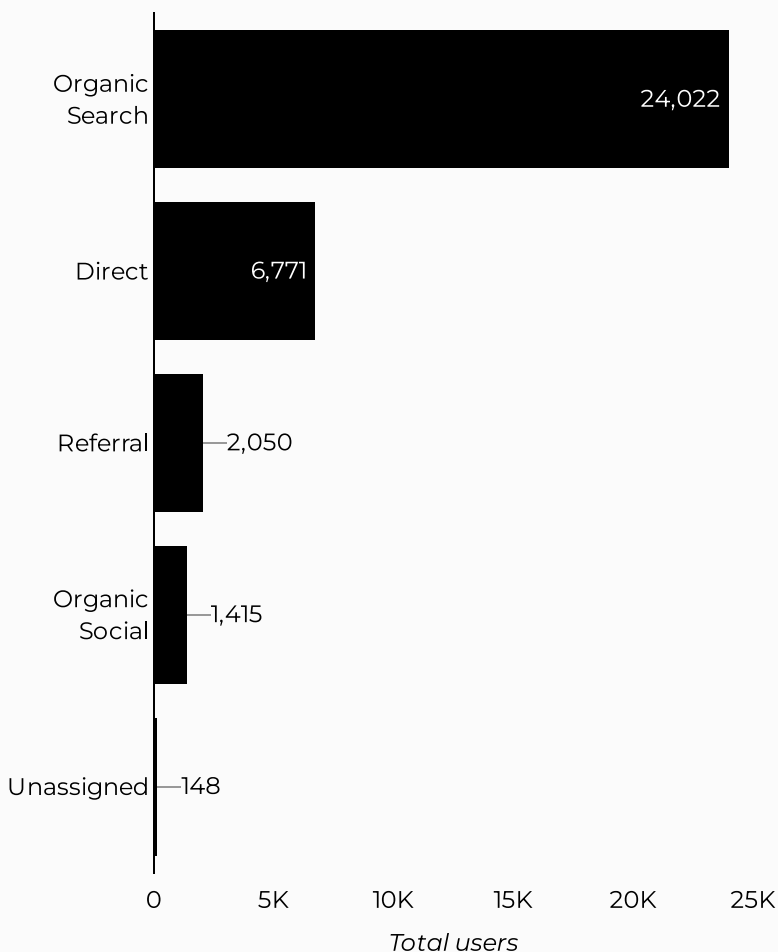

Which channels are driving traffic?

What are the top sources?

Session source	Total users
google	21,199
(direct)	6,771
bing	1,850
m.facebook.com	842
home.army.mil	601
yahoo	570
duckduckgo	388
militaryonesource.mil	367
l.facebook.com	270
military.com	240

ARMY MWR

Arts & Crafts

Views	Sessions	Total users	New users	Engagement rate
46,682	41,581	34,198	8,913	19%

How is site traffic trending?

Top US Army Installations

Sorted by Total Users

Installation	Total users
www.armymwr.com	33,072
jbmhh.armymwr.com	167
miami.armymwr.com	140
campbell.armymwr.com	117
meade.armymwr.com	111
westpoint.armymwr.com	105
belvoir.armymwr.com	78
mccoy.armymwr.com	57
jblm.armymwr.com	49
bliss.armymwr.com	48

ARMY MWR

Auto Skills

Views	Sessions	Total users	New users	Engagement rate
365,533	303,560	211,056	152,707	45%

How is site traffic trending?

Top US Army Installations

Sorted by Total Users

Installation	Total users
stewarhunter.armymwr.com	21,602
drum.armymwr.com	18,988
jblm.armymwr.com	10,089
campbell.armymwr.com	9,890
kaiserslautern.armymwr.com	9,855
hawaii.armymwr.com	9,409
humphreys.armymwr.com	8,156
moore.armymwr.com	8,115
riley.armymwr.com	6,895
wiesbaden.armymwr.com	6,607