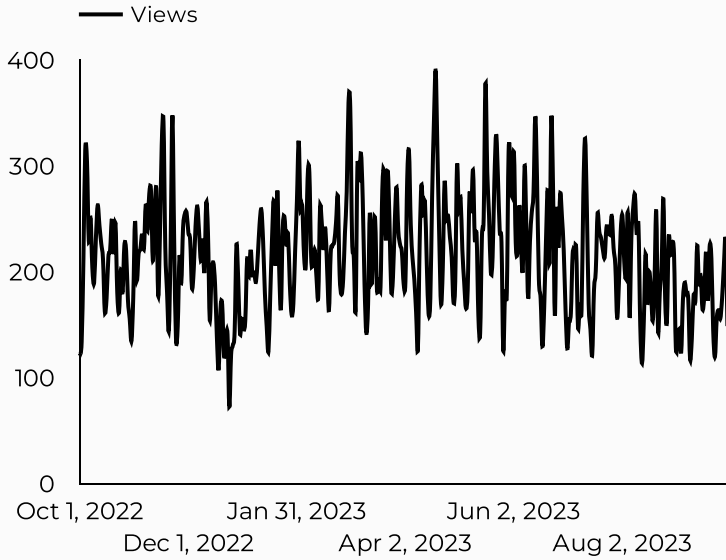

Views	Sessions	Total users	New users	Engagement rate
78,973	47,217	36,234	30,240	50%

How is site traffic trending?

Top US Army Installations

Sorted by Total Users

Installation	Total users
www.armymwr.com	35,925
campbell.armymwr.com	158
belvoir.armymwr.com	128
polk.armymwr.com	80
kaiserslautern.armymwr.com	36
baumholder.armymwr.com	30
carlisle.armymwr.com	25
johnson.armymwr.com	24
www-armymwr-com.translate...	16
sill.armymwr.com	7