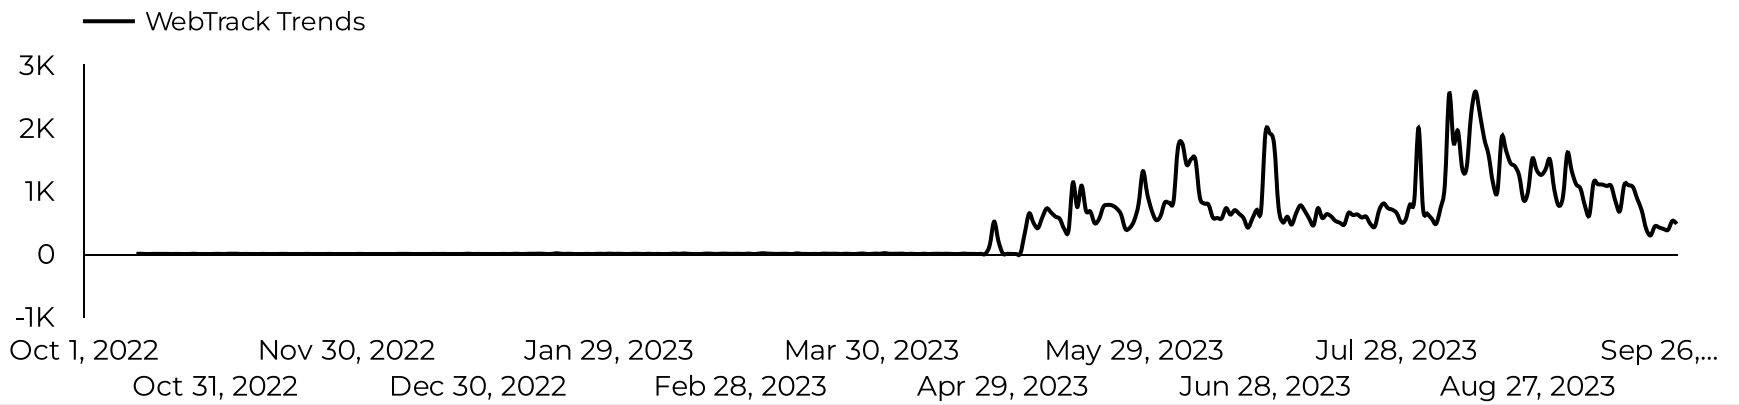

Total WebTrac clicks on pages.

136,211

Top installations with the highest number of WebTrac link clicks on pages.

Installation	Clicks on WebTrac Links. ▾
westpoint.armymwr.com	23,624
campbell.armymwr.com	17,626
mccoy.armymwr.com	12,858
belvoir.armymwr.com	11,533
kaiserslautern.armymwr.com	5,693
jackson.armymwr.com	5,667
stuttgart.armymwr.com	5,279
stewarthunter.armymwr.com	5,218
cavazos.armymwr.com	5,156
jblm.armymwr.com	5,067
liberty.armymwr.com	4,741
picatinny.armymwr.com	4,666
knox.armymwr.com	3,923
leavenworth.armymwr.com	3,639
moore.armymwr.com	2,432
bliss.armymwr.com	1,853
humphreys.armymwr.com	1,575
gregg-adams.armymwr.com	1,533
meade.armymwr.com	1,505
hawaii.armymwr.com	1,153