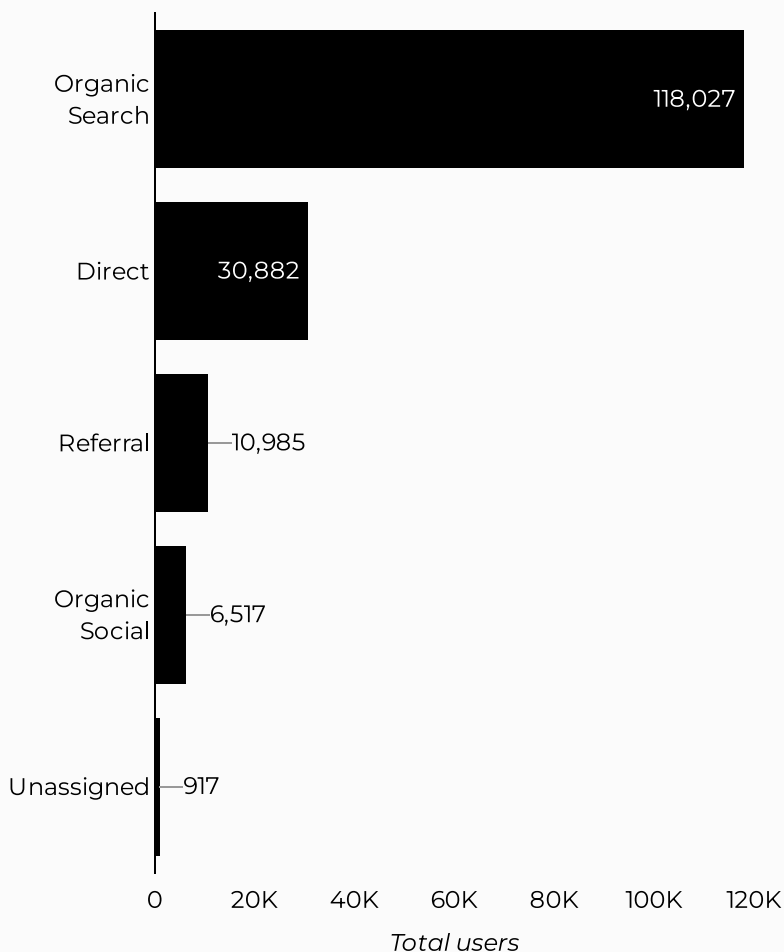

Which channels are driving traffic?

What are the top sources?

Session source	Total users
google	471,139
(direct)	114,755
bing	26,751
m.facebook.com	22,708
yahoo	8,385
home.army.mil	7,417
duckduckgo	6,623
l.facebook.com	5,894
lm.facebook.com	4,763
sewardresort.com	3,470

ARMY MWR

Libraries

Views	Sessions	Total users	New users	Engagement rate
345,327	254,882	161,687	114,378	48%

How is site traffic trending?

Top US Army Installations

Sorted by Total Users

Installation	Total users
www.armymwr.com	19,523
jblm.armymwr.com	15,258
bragg.armymwr.com	7,760
humphreys.armymwr.com	7,440
campbell.armymwr.com	6,575
knox.armymwr.com	5,799
hawaii.armymwr.com	5,341
belvoir.armymwr.com	5,260
stuttgart.armymwr.com	4,964
carson.armymwr.com	4,783

Which channels are driving traffic?

What are the top sources?

Session source	Total users
google	108,198
(direct)	30,882
bing	6,023
mwrlibrary.armybiznet.com	4,171
m.facebook.com	3,760
duckduckgo	1,903
l.facebook.com	1,804
yahoo	1,481
home.army.mil	1,405
army.dodmwrlibraries.org	875

ARMY MWR

Adventure Programs

Views
21,900

Sessions
18,474

Total users
14,021

New users
6,874

Engagement rate
33%

How is site traffic trending?