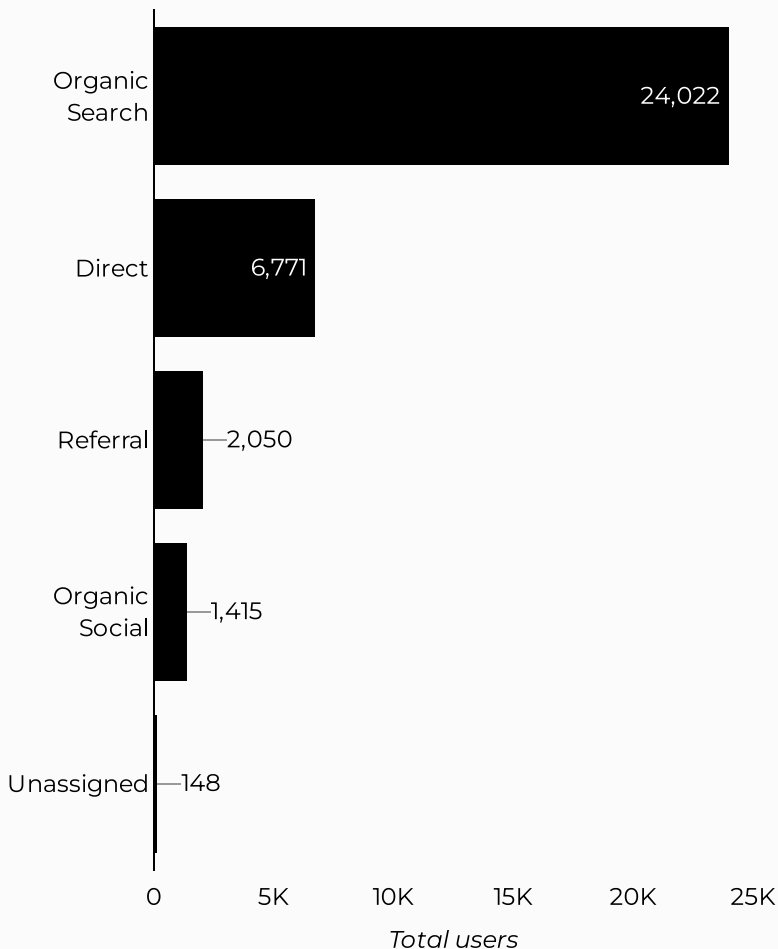

ARMY MWR

American Forces Travel

Views	Sessions	Total users	New users	Engagement rate
46,682	41,581	34,198	8,913	19%

How is site traffic trending?

Top US Army Installations

Sorted by Total Users

Installation	Total users
www.armymwr.com	33,072
jbmhh.armymwr.com	167
miami.armymwr.com	140
campbell.armymwr.com	117
meade.armymwr.com	111
westpoint.armymwr.com	105
belvoir.armymwr.com	78
mccoy.armymwr.com	57
jblm.armymwr.com	49
bliss.armymwr.com	48

Which channels are driving traffic?

What are the top sources?

Session source	Total users
google	21,199
(direct)	6,771
bing	1,850
m.facebook.com	842
home.army.mil	601
yahoo	570
duckduckgo	388
militaryonesource.mil	367
l.facebook.com	270
military.com	240

ARMY MWR

Arts & Crafts

Views	Sessions	Total users	New users	Engagement rate
46,682	41,581	34,198	8,913	19%

How is site traffic trending?

Top US Army Installations

Sorted by Total Users

Installation	Total users
www.armymwr.com	33,072
jbmhh.armymwr.com	167
miami.armymwr.com	140
campbell.armymwr.com	117
meade.armymwr.com	111
westpoint.armymwr.com	105
belvoir.armymwr.com	78
mccoy.armymwr.com	57
jblm.armymwr.com	49
bliss.armymwr.com	48

Which channels are driving traffic?

What are the top sources?

Session source	Total users
google	187,837
(direct)	45,607
m.facebook.com	18,280
bing	6,001
lm.facebook.com	4,030
home.army.mil	3,211
l.facebook.com	3,114
duckduckgo	2,432
yahoo	1,942
(not set)	1,377