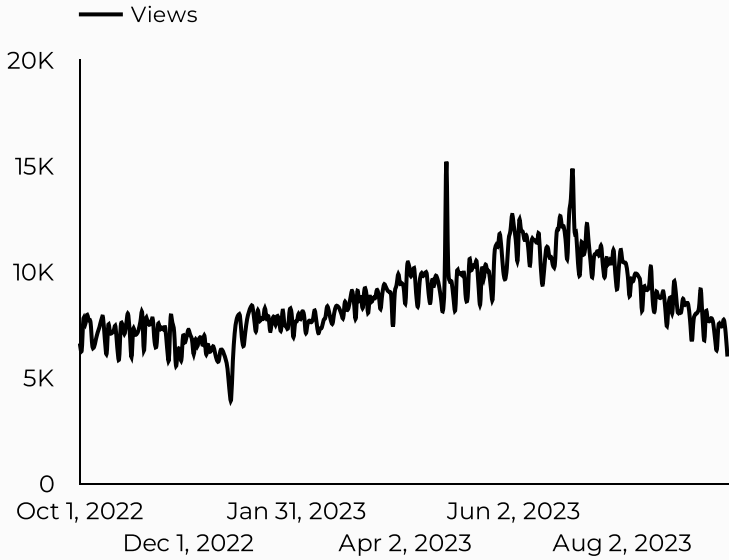

ARMY MWR

Food and Beverage

Views	Sessions	Total users	New users	Engagement rate
3,172,281	2,448,859	1,673,485	1,225,248	49%

How is site traffic trending?

Top US Army Installations

Sorted by Total Users

Installation	Total users
www.armymwr.com	271,909
belvoir.armymwr.com	84,903
carlisle.armymwr.com	68,012
benning.armymwr.com	66,032
moore.armymwr.com	56,759
hawaii.armymwr.com	47,042
bragg.armymwr.com	44,058
hood.armymwr.com	40,159
gordon.armymwr.com	40,062
stewarhunter.armymwr.com	39,803