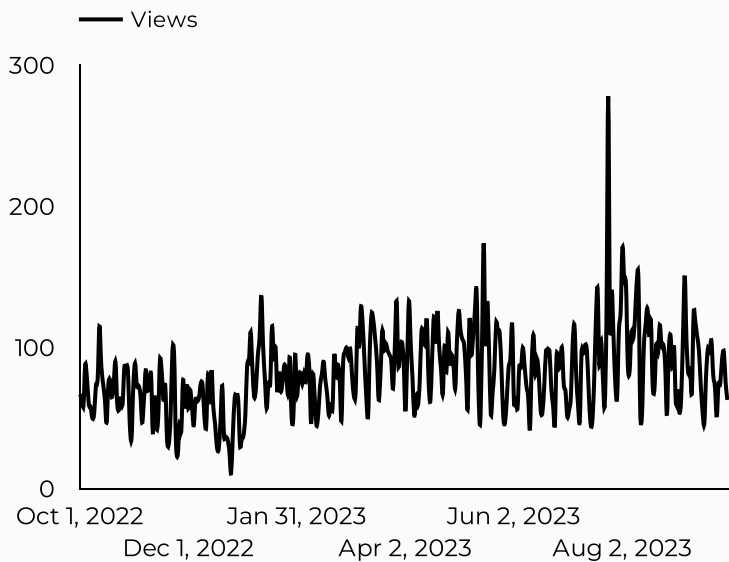

Views
29,961

Sessions
25,225

Total users
20,233

New users
7,541

Engagement rate
30%

How is site traffic trending?

Top US Army Installations

Sorted by Total Users