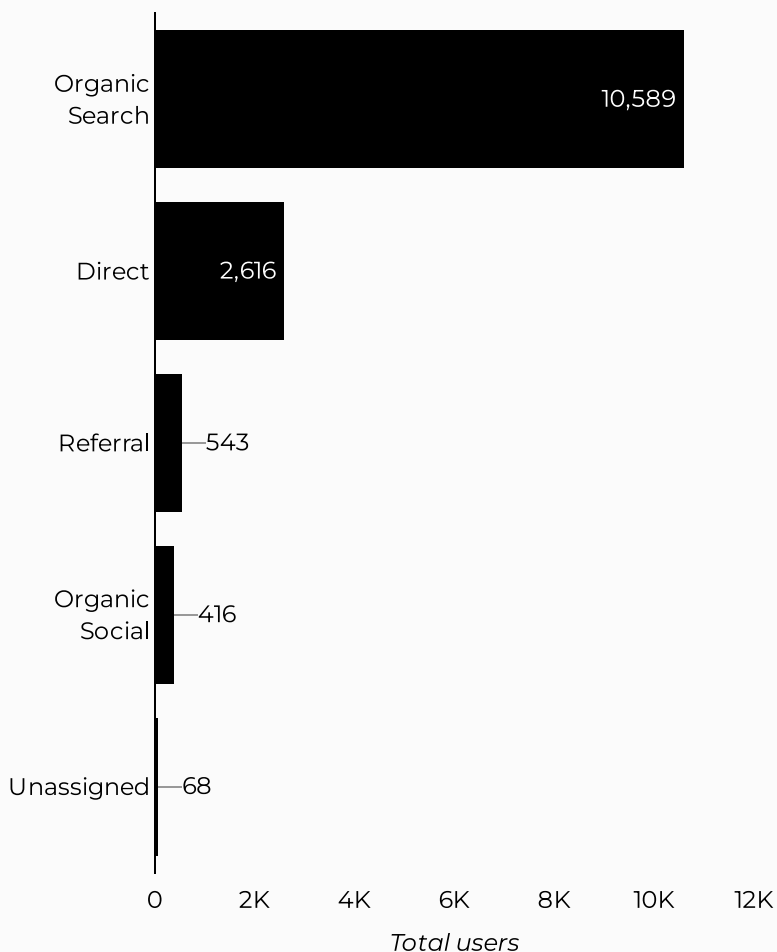

Which channels are driving traffic?

What are the top sources?

Session source	Total users
google	9,430
(direct)	2,616
bing	902
m.facebook.com	246
home.army.mil	176
duckduckgo	138
yahoo	131
l.facebook.com	95
mybaseguide.com	80
(not set)	65