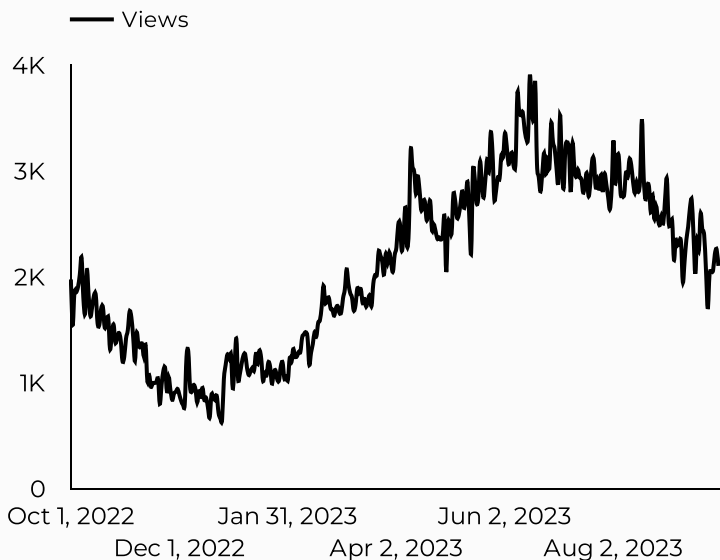

Views	Sessions	Total users	New users	Engagement rate
763,825	604,536	412,071	348,445	56%

How is site traffic trending?

Top US Army Installations

Sorted by Total Users

Installation	Total users
westpoint.armymwr.com	35,086
jblm.armymwr.com	34,617
hawaii.armymwr.com	33,748
belvoir.armymwr.com	24,988
carson.armymwr.com	19,902
jackson.armymwr.com	17,467
stewarhunter.armymwr.com	15,860
carlisle.armymwr.com	14,768
humphreys.armymwr.com	14,237
aberdeen.armymwr.com	13,497