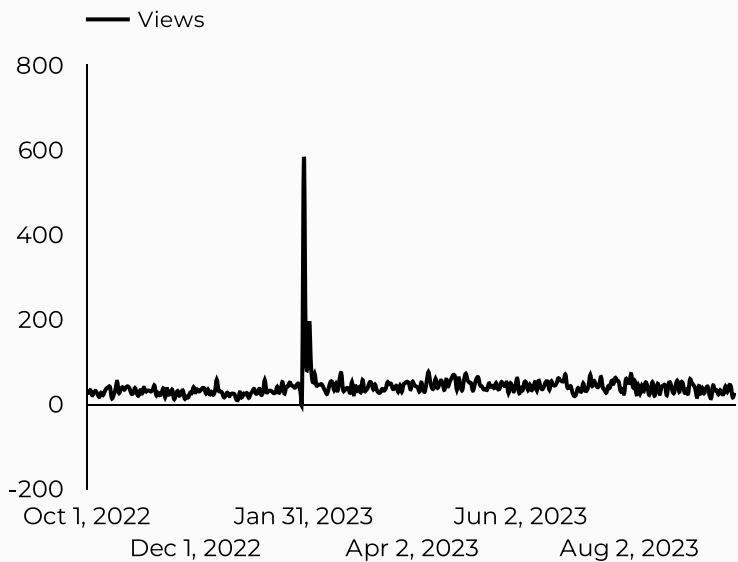

ARMY MWR

Healthy Army Communities (HAC)

Views
14,784

Sessions
12,608

Total users
9,632

New users
8,059

Engagement rate
55%

How is site traffic trending?