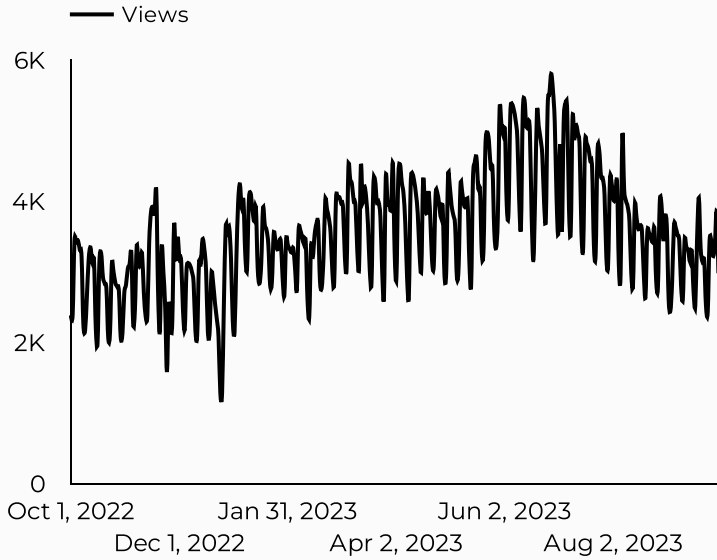

Which channels are driving traffic?

What are the top sources?

Session source	Total users
google	5,402
(direct)	2,889
home.army.mil	566
bing	212
m.facebook.com	115
duckduckgo	107
yahoo	88
mymilitarynetwork.org	63
referral	61
(not set)	39

Views	Sessions	Total users	New users	Engagement rate
1,300,857	980,778	678,963	417,629	50%

How is site traffic trending?

Top US Army Installations

Sorted by Total Users

Installation	Total users
belvoir.armymwr.com	53,472
jblm.armymwr.com	41,333
www.armymwr.com	40,986
hawaii.armymwr.com	39,984
redstone.armymwr.com	29,240
stewarhunter.armymwr.com	26,311
bragg.armymwr.com	25,203
bliss.armymwr.com	23,447
jackson.armymwr.com	22,986
meade.armymwr.com	21,728