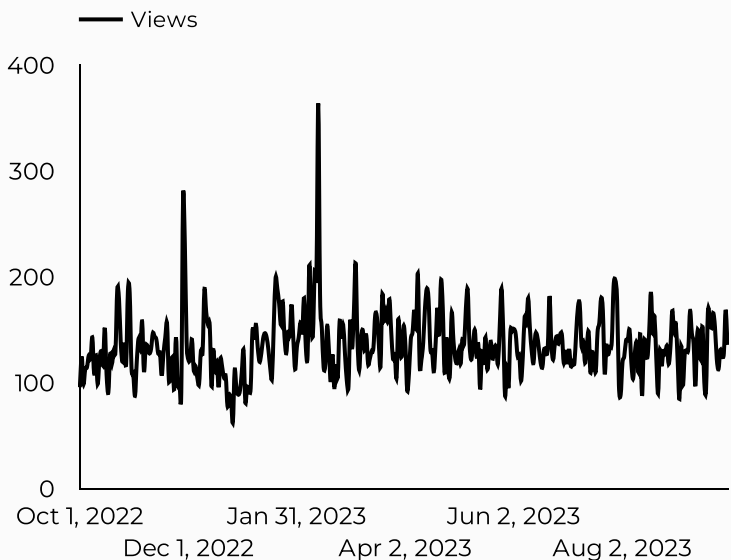

Views 49,542	Sessions 43,047	Total users 31,282	New users 18,797	Engagement rate 42%

How is site traffic trending?

Top US Army Installations

Sorted by Total Users

Installation	Total users
jblm.armymwr.com	7,967
campbell.armymwr.com	5,213
wainwright.armymwr.com	3,797
humphreys.armymwr.com	3,411
riley.armymwr.com	3,296
italy.armymwr.com	2,214
bliss.armymwr.com	2,081
grafenwoehr.armymwr.com	977
irwin.armymwr.com	637
gordon.armymwr.com	582