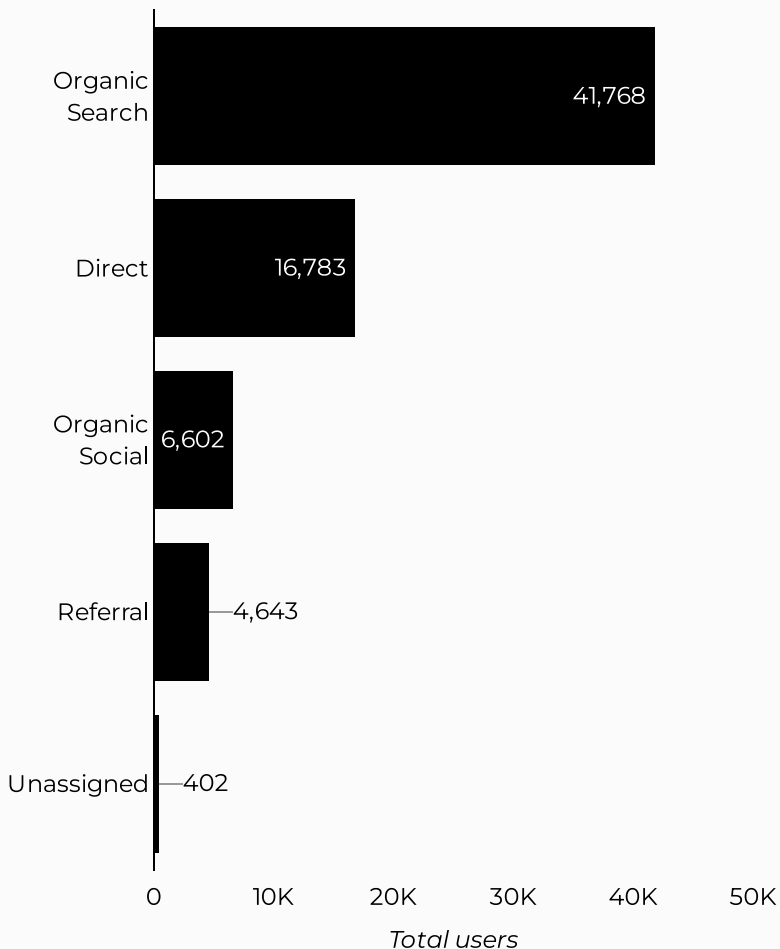

ARMY MWR

Auto Skills

Views	Sessions	Total users	New users	Engagement rate
365,533	303,560	211,056	152,707	45%

How is site traffic trending?

Top US Army Installations

Sorted by Total Users

Installation	Total users
stewarhunter.armymwr.com	21,602
drum.armymwr.com	18,988
jblm.armymwr.com	10,089
campbell.armymwr.com	9,890
kaiserslautern.armymwr.com	9,855
hawaii.armymwr.com	9,409
humphreys.armymwr.com	8,156
moore.armymwr.com	8,115
riley.armymwr.com	6,895
wiesbaden.armymwr.com	6,607

Which channels are driving traffic?

What are the top sources?

Session source	Total users
google	130,930
(direct)	38,236
m.facebook.com	18,520
lm.facebook.com	6,751
bing	4,918
l.facebook.com	3,123
visitaugusta.com	1,990
duckduckgo	1,977
home.army.mil	1,933
yahoo	1,381

Views
113,189

Sessions
86,370

Total users
69,613

New users
34,631

Engagement rate
34%

How is site traffic trending?

Top US Army Installations

Sorted by Total Users

Which channels are driving traffic?

What are the top sources?

Session source	Total users
google	38,579
(direct)	16,783
m.facebook.com	3,775
bing	2,445
home.army.mil	2,335
l.facebook.com	1,111
lm.facebook.com	938
l.instagram.com	514
linktr.ee	397
(not set)	393