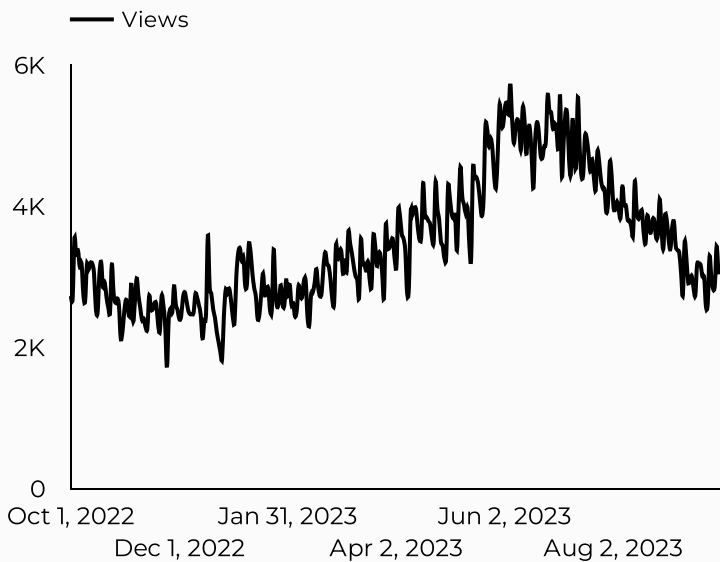

ARMY MWR

Recreational Lodging

Views	Sessions	Total users	New users	Engagement rate
1,268,679	1,005,839	682,513	485,555	52%

How is site traffic trending?

Top US Army Installations

Sorted by Total Users

Installation	Total users
jackson.armymwr.com	44,155
belvoir.armymwr.com	41,020
benning.armymwr.com	36,591
hood.armymwr.com	34,515
mccoy.armymwr.com	33,080
gordon.armymwr.com	32,206
jblm.armymwr.com	30,032
leonardwood.armymwr.com	26,507
westpoint.armymwr.com	23,810
meade.armymwr.com	23,766