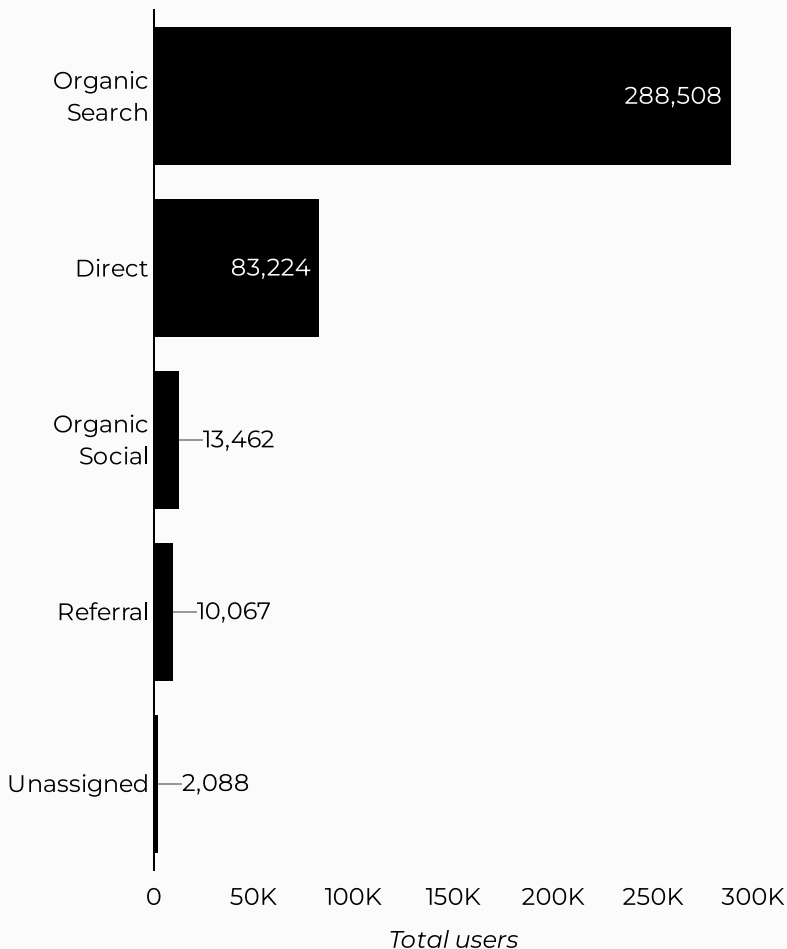

Views	Sessions	Total users	New users	Engagement rate
385,290	323,304	235,884	172,936	47%

How is site traffic trending?

Top US Army Installations

Sorted by Total Users

Installation	Total users
hawaii.armymwr.com	17,848
campbell.armymwr.com	13,426
stewarhunter.armymwr.com	11,178
belvoir.armymwr.com	10,157
jbmhh.armymwr.com	10,004
redstone.armymwr.com	10,004
stuttgart.armymwr.com	9,289
bliss.armymwr.com	9,012
knox.armymwr.com	8,307
hamilton.armymwr.com	8,260

Which channels are driving traffic?

What are the top sources?

Session source	Total users
google	162,531
(direct)	50,288
m.facebook.com	6,839
bing	5,001
l.facebook.com	2,071
home.army.mil	1,673
lm.facebook.com	1,652
yahoo	1,622
duckduckgo	1,462
(not set)	1,016

ARMY MWR

Fitness Centers

Views	Sessions	Total users	New users	Engagement rate
704,957	573,399	390,040	274,739	44%

How is site traffic trending?

Top US Army Installations

Sorted by Total Users

Installation	Total users
humphreys.armymwr.com	30,716
jblm.armymwr.com	27,121
bragg.armymwr.com	21,855
campbell.armymwr.com	21,225
carson.armymwr.com	19,544
bliss.armymwr.com	16,628
meade.armymwr.com	13,582
hood.armymwr.com	13,478
sill.armymwr.com	12,359
hawaii.armymwr.com	12,201

Which channels are driving traffic?

What are the top sources?

Session source	Total users
google	274,747
(direct)	83,224
m.facebook.com	8,270
bing	8,155
home.army.mil	4,262
duckduckgo	3,608
l.facebook.com	2,906
yahoo	2,290
(not set)	2,066
lm.facebook.com	1,795