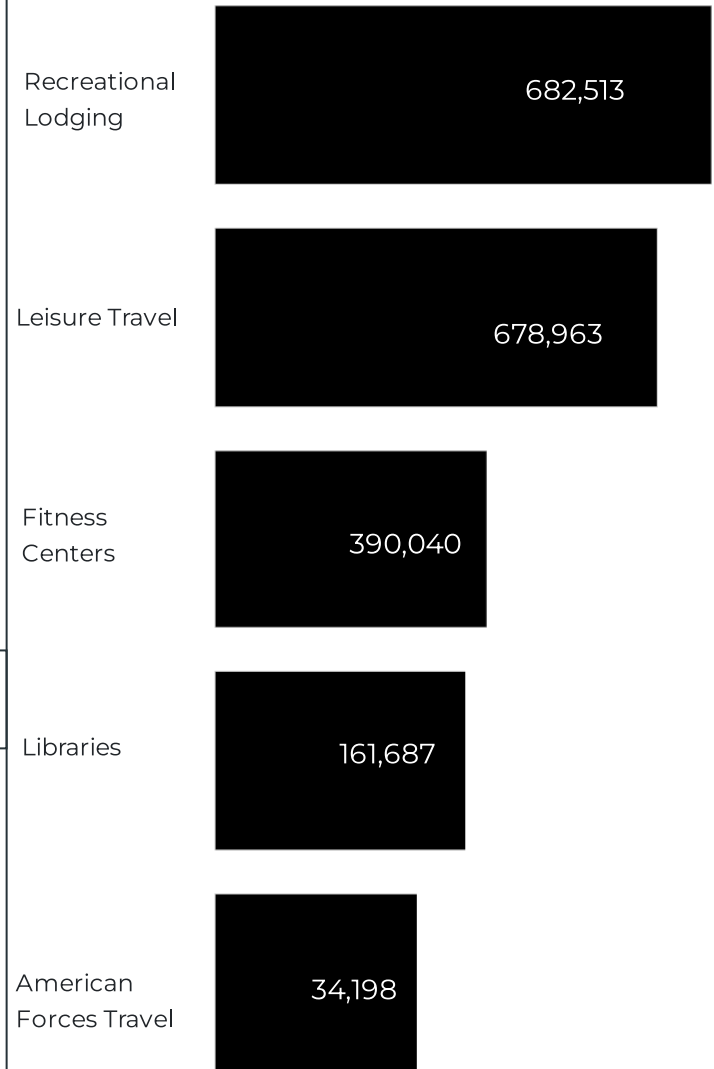

ARMY MWR

Business and Recreation

Views
8,726,859

Visits (pageviews) to your page

Engagement rate
51%

Average time people are engaged on your website

Total users
3,783,218

The total number of users who visited your website

What programs are users visiting?

Visits from social media.

Social Media	Total users
Facebook	26,107
YouTube	1,163
Other	519
Instagram	330
Twitter	48
LinkedIn	9

Program Roll-Up

Oct 1, 2022 - Sep 30, 2023

PROGRAM	Total Users	New Users	Sessions	Engagement Rate
American Forces Travel	34,198	8,913	41,581	18.81%
Arts & Crafts	65,473	38,731	89,820	40.8%
Auto Skills	211,056	152,707	303,560	45.25%
BOSS	69,613	34,631	86,370	34.35%
Food and Beverage	1,673,485	1,225,248	2,448,859	49.1%
Healthy Army Communities	9,632	8,059	12,608	54.63%
Leisure Travel	678,963	417,629	980,778	49.98%
Libraries	161,687	114,378	254,882	47.85%
Warrior Zone	31,282	18,797	43,047	42.24%
Army Ten Miler (ATM)	264,474	257,813	422,913	56.32%
World Class Athlete Program	52,813	52,785	66,268	61.26%