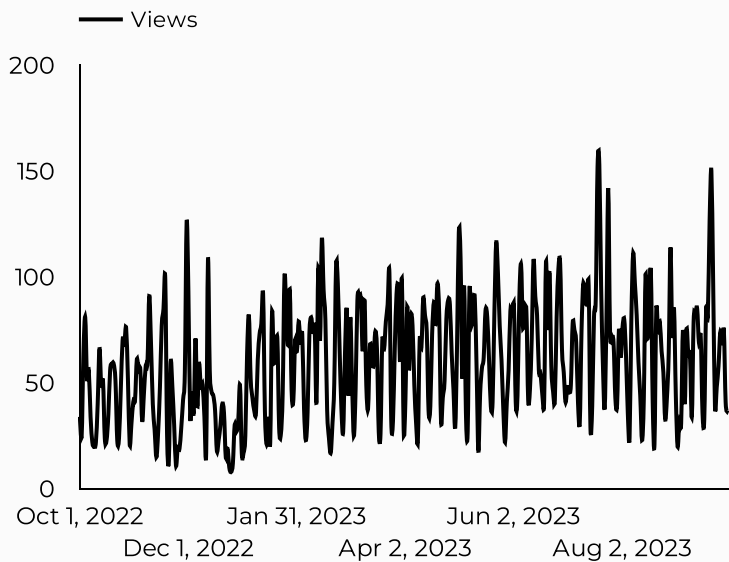

ARMY MWR

Adventure Programs

Views
21,900

Sessions
18,474

Total users
14,021

New users
6,874

Engagement rate
33%

How is site traffic trending?