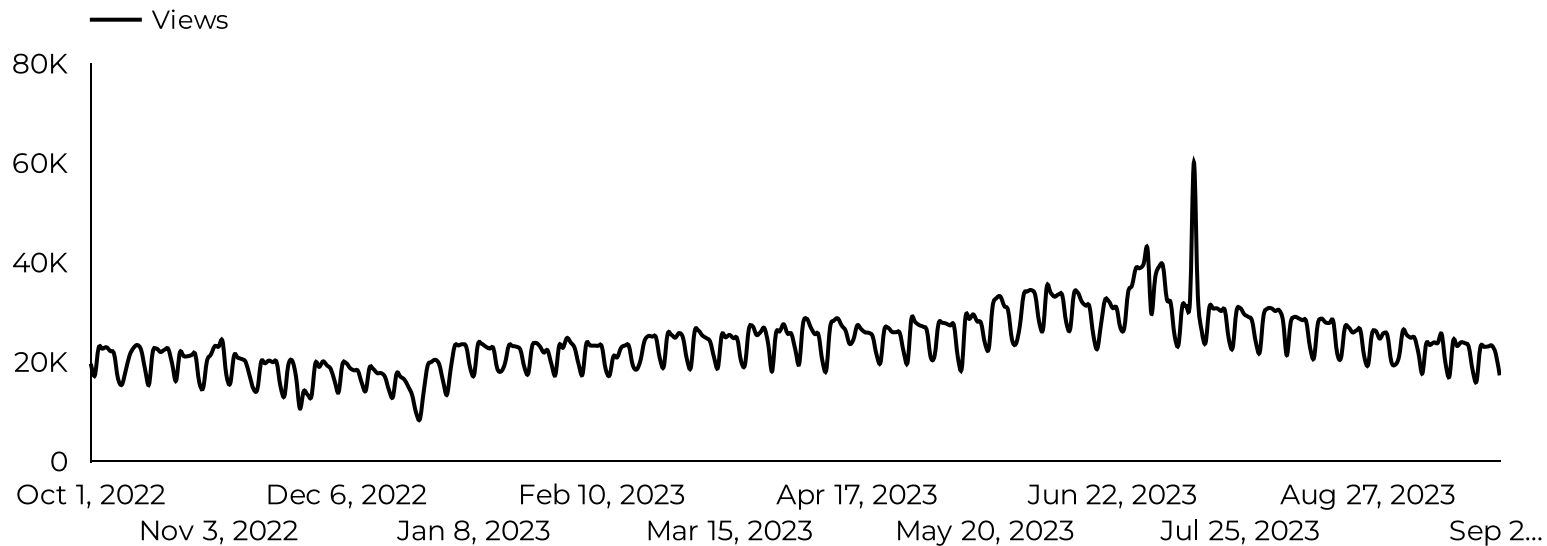

ARMY MWR

Business and Recreation

Views
8,726,859

Visits (pageviews) to your page

Engagement rate
51%

Average time people are engaged on your website

Total users
3,783,218

The total number of users who visited your website

What programs are users visiting?

Visits from social media.

Social Media	Total users
Facebook	26,107
YouTube	1,163
Other	519
Instagram	330
Twitter	48
LinkedIn	9

Program Roll-Up

Oct 1, 2022 - Sep 30, 2023

PROGRAM	Total Users	New Users	Sessions	Engagement Rate
American Forces Travel	34,198	8,913	41,581	18.81%
Arts & Crafts	65,473	38,731	89,820	40.8%
Auto Skills	211,056	152,707	303,560	45.25%
BOSS	69,613	34,631	86,370	34.35%
Food and Beverage	1,673,485	1,225,248	2,448,859	49.1%
Healthy Army Communities	9,632	8,059	12,608	54.63%
Leisure Travel	678,963	417,629	980,778	49.98%
Libraries	161,687	114,378	254,882	47.85%
Warrior Zone	31,282	18,797	43,047	42.24%
Army Ten Miler (ATM)	264,474	257,813	422,913	56.32%
World Class Athlete Program	52,813	52,785	66,268	61.26%