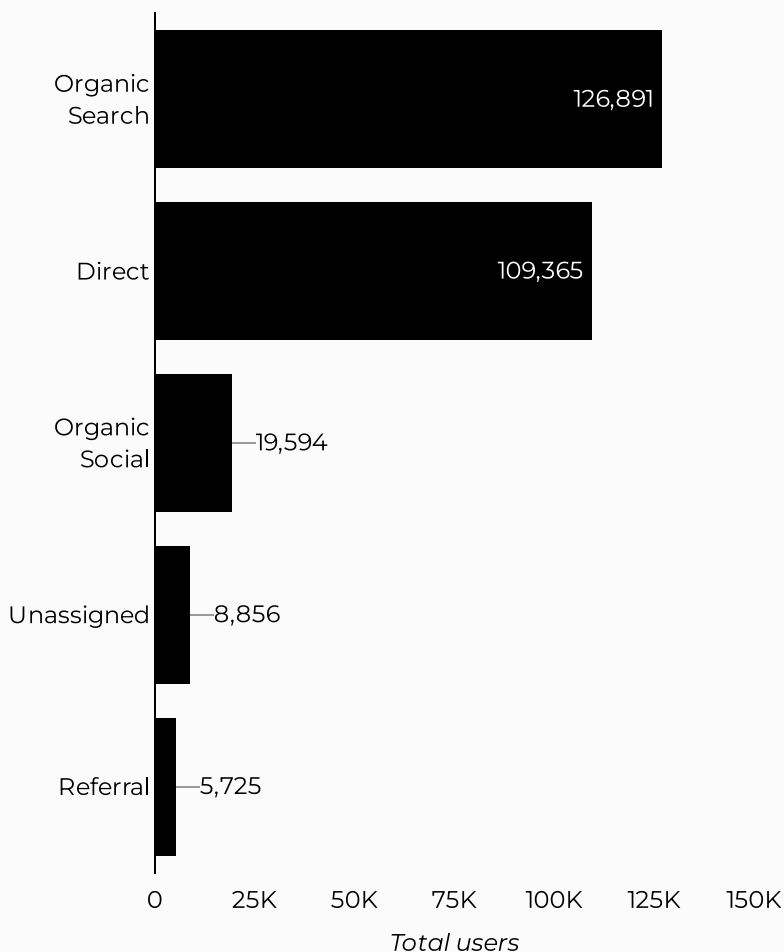

Which channels are driving traffic?

What are the top sources?

Session source	Total users
google	117,681
(direct)	109,365
m.facebook.com	11,758
(not set)	8,856
bing	6,022
l.facebook.com	3,144
lm.facebook.com	2,781
runguides.com	2,178
yahoo	1,696
duckduckgo	1,613