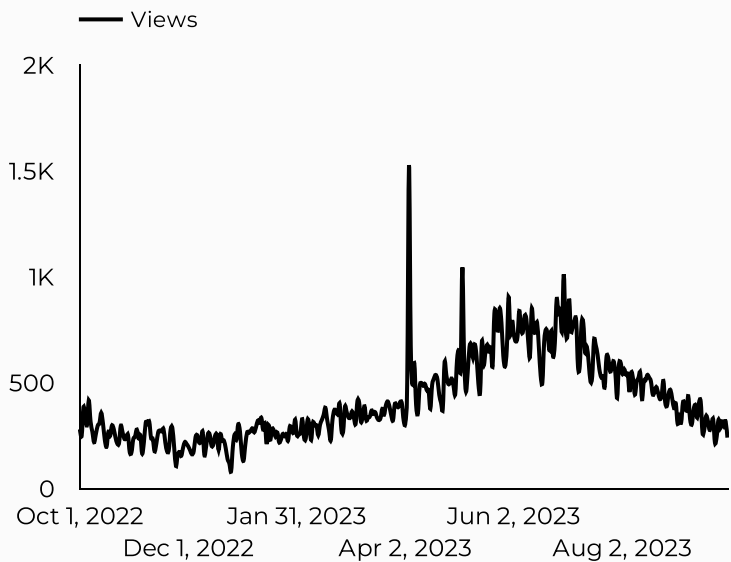

ARMY MWR

Equipment Rental

Views
153,171

Sessions
126,876

Total users
90,320

New users
38,728

Engagement rate
34%

How is site traffic trending?