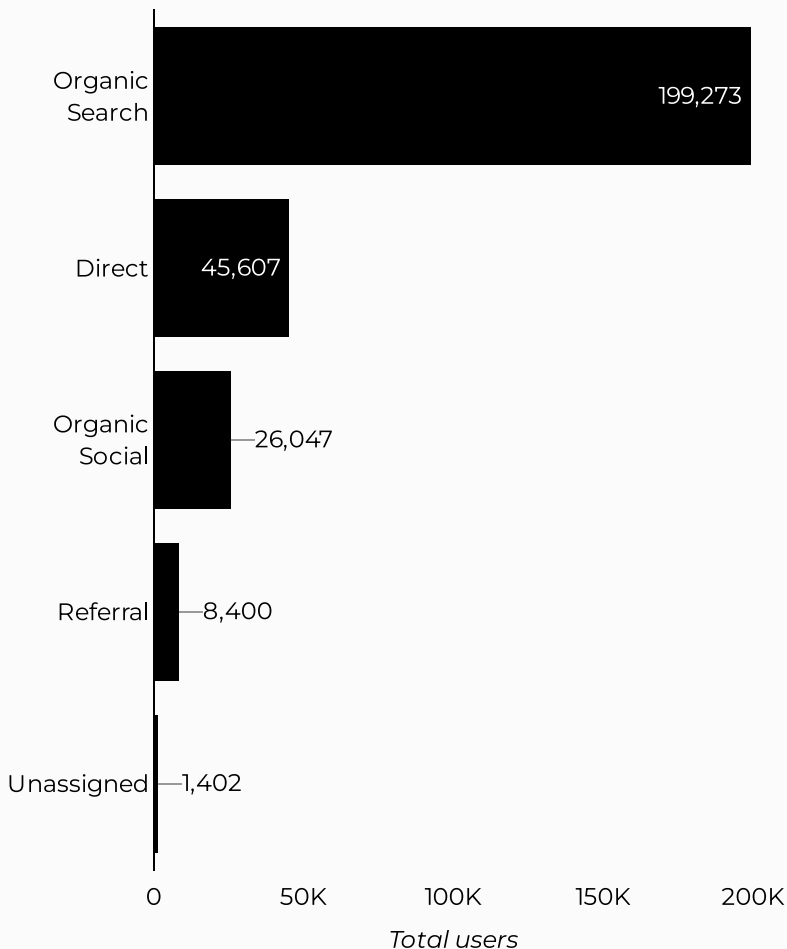

ARMY MWR

Recreational Lodging

Views	Sessions	Total users	New users	Engagement rate
1,268,679	1,005,839	682,513	485,555	52%

How is site traffic trending?

Top US Army Installations

Sorted by Total Users

Installation	Total users
jackson.armymwr.com	44,155
belvoir.armymwr.com	41,020
benning.armymwr.com	36,591
hood.armymwr.com	34,515
mccoy.armymwr.com	33,080
gordon.armymwr.com	32,206
jblm.armymwr.com	30,032
leonardwood.armymwr.com	26,507
westpoint.armymwr.com	23,810
meade.armymwr.com	23,766

Which channels are driving traffic?

What are the top sources?

Session source	Total users
google	461,602
(direct)	136,469
bing	21,896
m.facebook.com	12,853
home.army.mil	7,575
yahoo	6,819
duckduckgo	6,443
militarycampgrounds.us	5,010
campgrounds.rvlife.com	4,771
l.facebook.com	4,763

ARMY MWR

Aquatics

Views	Sessions	Total users	New users	Engagement rate
497,967	402,870	276,259	163,370	39%

How is site traffic trending?

Top US Army Installations

Sorted by Total Users

Installation	Total users
jblm.armymwr.com	32,337
campbell.armymwr.com	15,752
bliss.armymwr.com	14,223
humphreys.armymwr.com	13,969
belvoir.armymwr.com	12,541
hawaii.armymwr.com	11,590
carson.armymwr.com	11,497
knox.armymwr.com	11,261
gordon.armymwr.com	10,706
stewarhunter.armymwr.com	10,085

Which channels are driving traffic?

What are the top sources?

Session source	Total users
google	187,837
(direct)	45,607
m.facebook.com	18,280
bing	6,001
lm.facebook.com	4,030
home.army.mil	3,211
l.facebook.com	3,114
duckduckgo	2,432
yahoo	1,942
(not set)	1,377