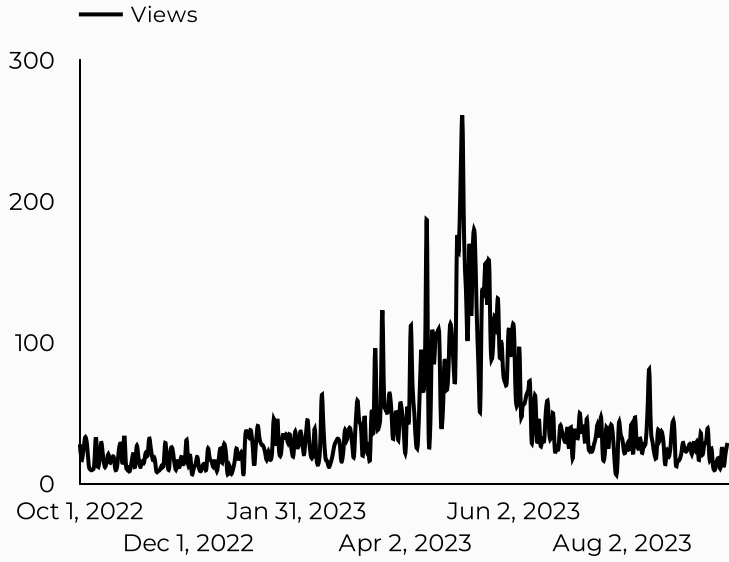

ARMY MWR

Strong BANDS

Views
15,075

Sessions
11,289

Total users
9,998

New users
2,066

Engagement rate
17%

How is site traffic trending?