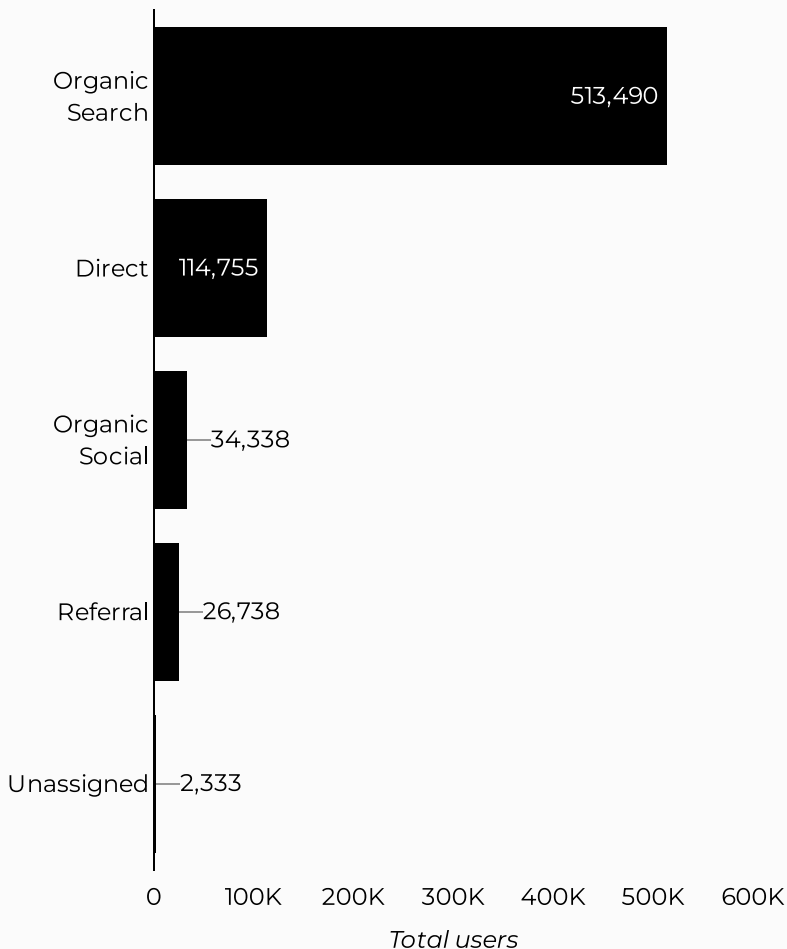

Which channels are driving traffic?

What are the top sources?

Session source	Total users
google	5,402
(direct)	2,889
home.army.mil	566
bing	212
m.facebook.com	115
duckduckgo	107
yahoo	88
mymilitarynetwork.org	63
referral	61
(not set)	39

Views	Sessions	Total users	New users	Engagement rate
1,300,857	980,778	678,963	417,629	50%

How is site traffic trending?

Top US Army Installations

Sorted by Total Users

Installation	Total users
belvoir.armymwr.com	53,472
jblm.armymwr.com	41,333
www.armymwr.com	40,986
hawaii.armymwr.com	39,984
redstone.armymwr.com	29,240
stewarhunter.armymwr.com	26,311
bragg.armymwr.com	25,203
bliss.armymwr.com	23,447
jackson.armymwr.com	22,986
meade.armymwr.com	21,728

Which channels are driving traffic?

What are the top sources?

Session source	Total users
google	471,139
(direct)	114,755
bing	26,751
m.facebook.com	22,708
yahoo	8,385
home.army.mil	7,417
duckduckgo	6,623
l.facebook.com	5,894
lm.facebook.com	4,763
sewardresort.com	3,470