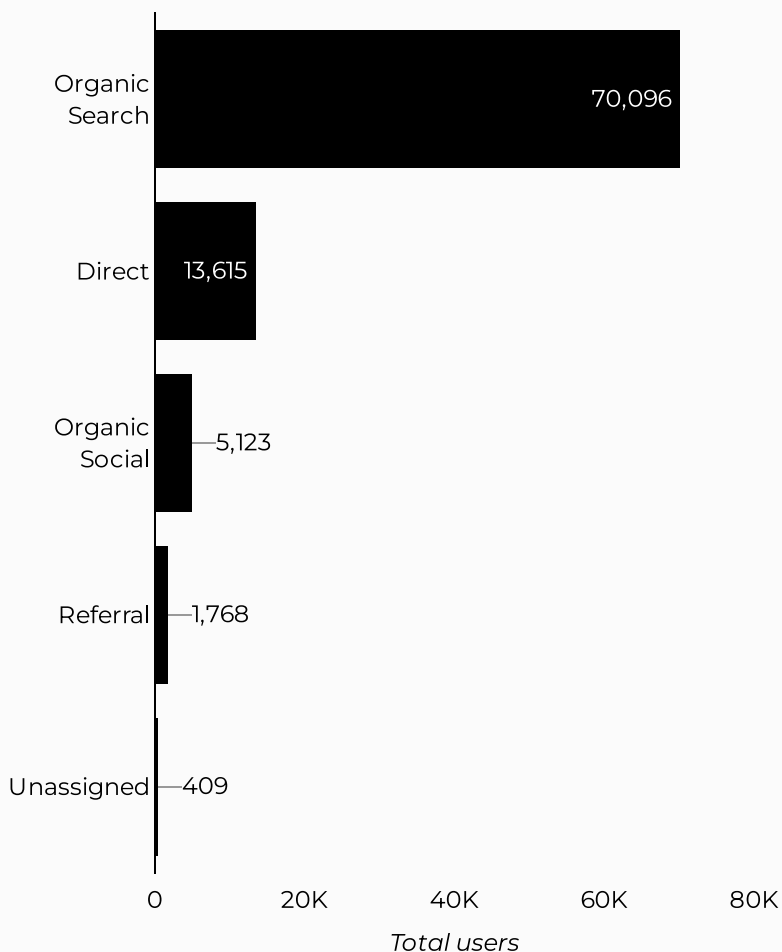

Which channels are driving traffic?

What are the top sources?

Session source	Total users
google	65,372
(direct)	13,615
m.facebook.com	3,676
bing	3,167
duckduckgo	930
yahoo	844
lm.facebook.com	819
home.army.mil	654
l.facebook.com	570
(not set)	407