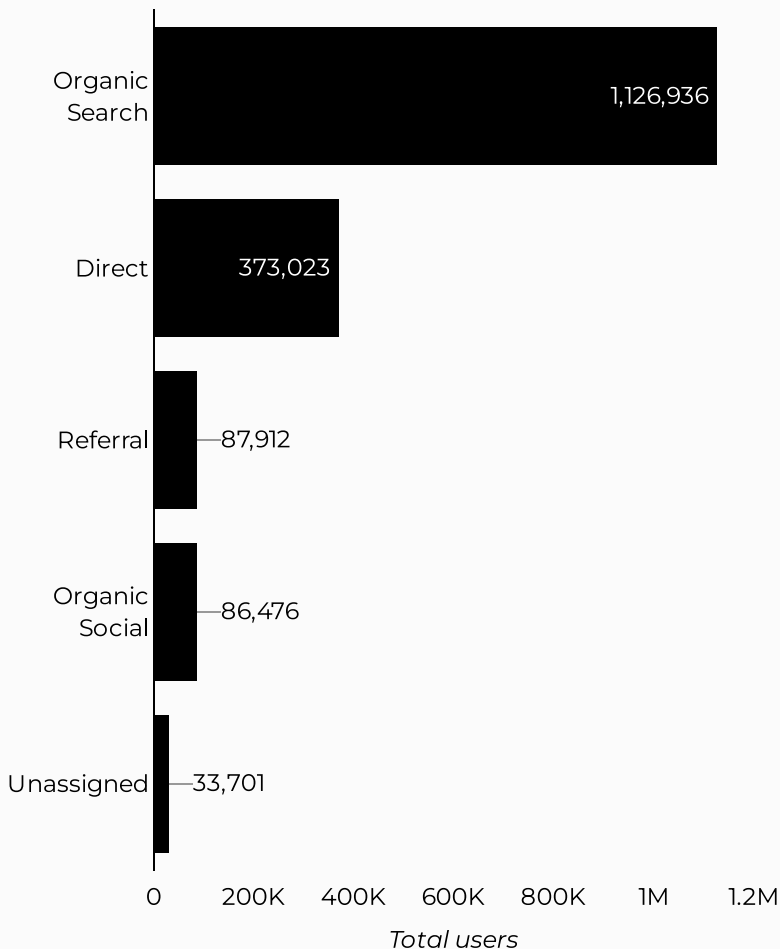

Which channels are driving traffic?

What are the top sources?

Session source	Total users
google	38,579
(direct)	16,783
m.facebook.com	3,775
bing	2,445
home.army.mil	2,335
l.facebook.com	1,111
lm.facebook.com	938
l.instagram.com	514
linktr.ee	397
(not set)	393

ARMY MWR

Food and Beverage

Views	Sessions	Total users	New users	Engagement rate
3,172,281	2,448,859	1,673,485	1,225,248	49%

How is site traffic trending?

Top US Army Installations

Sorted by Total Users

Installation	Total users
www.armymwr.com	271,909
belvoir.armymwr.com	84,903
carlisle.armymwr.com	68,012
benning.armymwr.com	66,032
moore.armymwr.com	56,759
hawaii.armymwr.com	47,042
bragg.armymwr.com	44,058
hood.armymwr.com	40,159
gordon.armymwr.com	40,062
stewarhunter.armymwr.com	39,803

Which channels are driving traffic?

What are the top sources?

Session source	Total users
google	1,044,701
(direct)	373,023
m.facebook.com	55,818
bing	51,757
referral	25,938
yahoo	16,434
duckduckgo	15,549
home.army.mil	15,530
l.facebook.com	14,110
lm.facebook.com	13,079

ARMY MWR

Healthy Army Communities (HAC)

Views
14,784

Sessions
12,608

Total users
9,632

New users
8,059

Engagement rate
55%

How is site traffic trending?