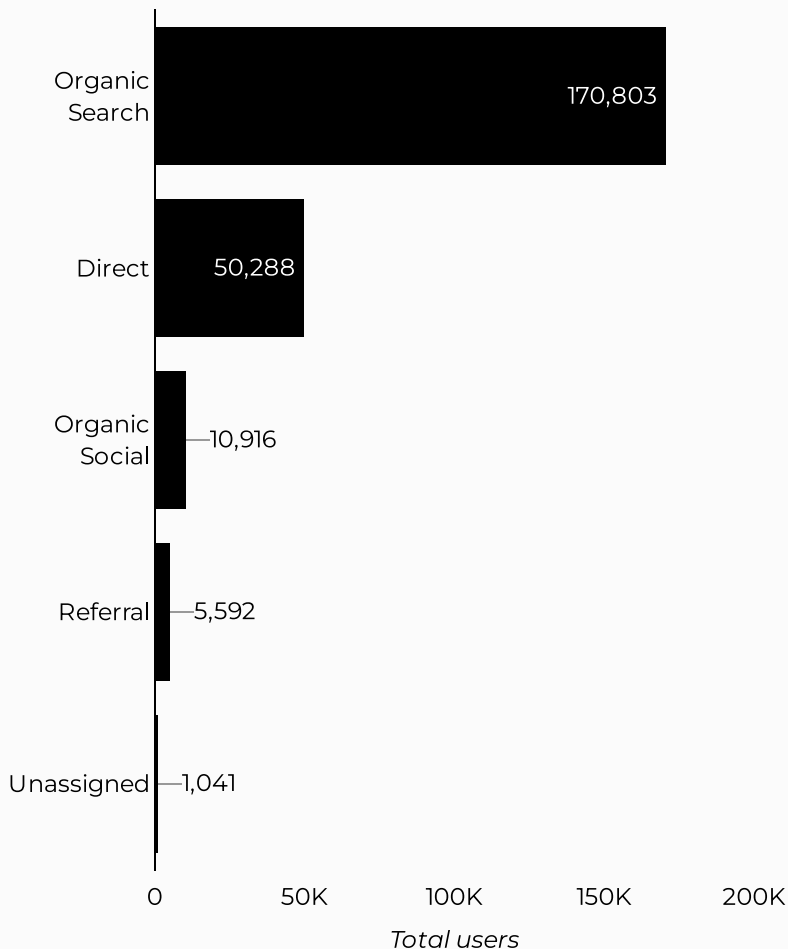

Views	Sessions	Total users	New users	Engagement rate
78,973	47,217	36,234	30,240	50%

How is site traffic trending?

Top US Army Installations

Sorted by Total Users

Installation	Total users
www.armymwr.com	35,925
campbell.armymwr.com	158
belvoir.armymwr.com	128
polk.armymwr.com	80
kaiserslautern.armymwr.com	36
baumholder.armymwr.com	30
carlisle.armymwr.com	25
johnson.armymwr.com	24
www-armymwr-com.translate...	16
sill.armymwr.com	7

Which channels are driving traffic?

What are the top sources?

Session source	Total users
google	23,319
(direct)	5,806
armywcap.com	2,159
armedforcessports.defense.gov	2,010
bing	1,147
m.facebook.com	589
cloud.mwr.army.mil	402
yahoo	227
l.facebook.com	171
duckduckgo	148

Views	Sessions	Total users	New users	Engagement rate
385,290	323,304	235,884	172,936	47%

How is site traffic trending?

Top US Army Installations

Sorted by Total Users

Installation	Total users
hawaii.armymwr.com	17,848
campbell.armymwr.com	13,426
stewarhunter.armymwr.com	11,178
belvoir.armymwr.com	10,157
jbmhh.armymwr.com	10,004
redstone.armymwr.com	10,004
stuttgart.armymwr.com	9,289
bliss.armymwr.com	9,012
knox.armymwr.com	8,307
hamilton.armymwr.com	8,260

Which channels are driving traffic?

What are the top sources?

Session source	Total users
google	162,531
(direct)	50,288
m.facebook.com	6,839
bing	5,001
l.facebook.com	2,071
home.army.mil	1,673
lm.facebook.com	1,652
yahoo	1,622
duckduckgo	1,462
(not set)	1,016