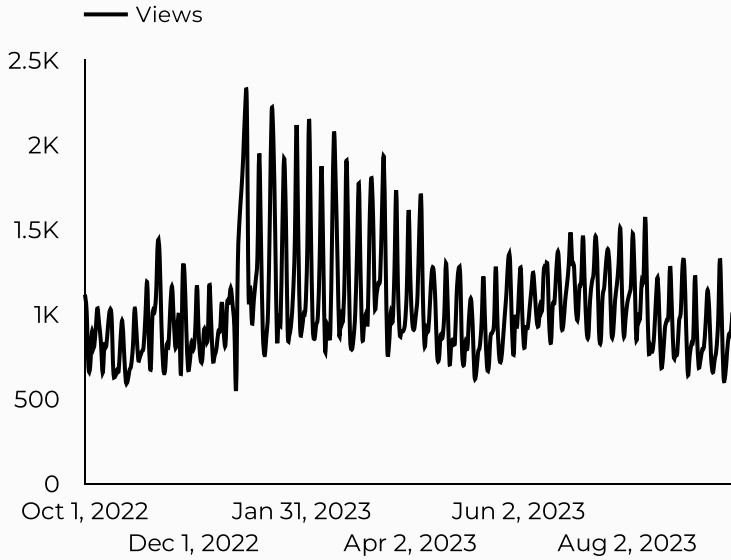

Views	Sessions	Total users	New users	Engagement rate
385,290	323,304	235,884	172,936	47%

How is site traffic trending?

Top US Army Installations

Sorted by Total Users

Installation	Total users
hawaii.armymwr.com	17,848
campbell.armymwr.com	13,426
stewarhunter.armymwr.com	11,178
belvoir.armymwr.com	10,157
jbmhh.armymwr.com	10,004
redstone.armymwr.com	10,004
stuttgart.armymwr.com	9,289
bliss.armymwr.com	9,012
knox.armymwr.com	8,307
hamilton.armymwr.com	8,260